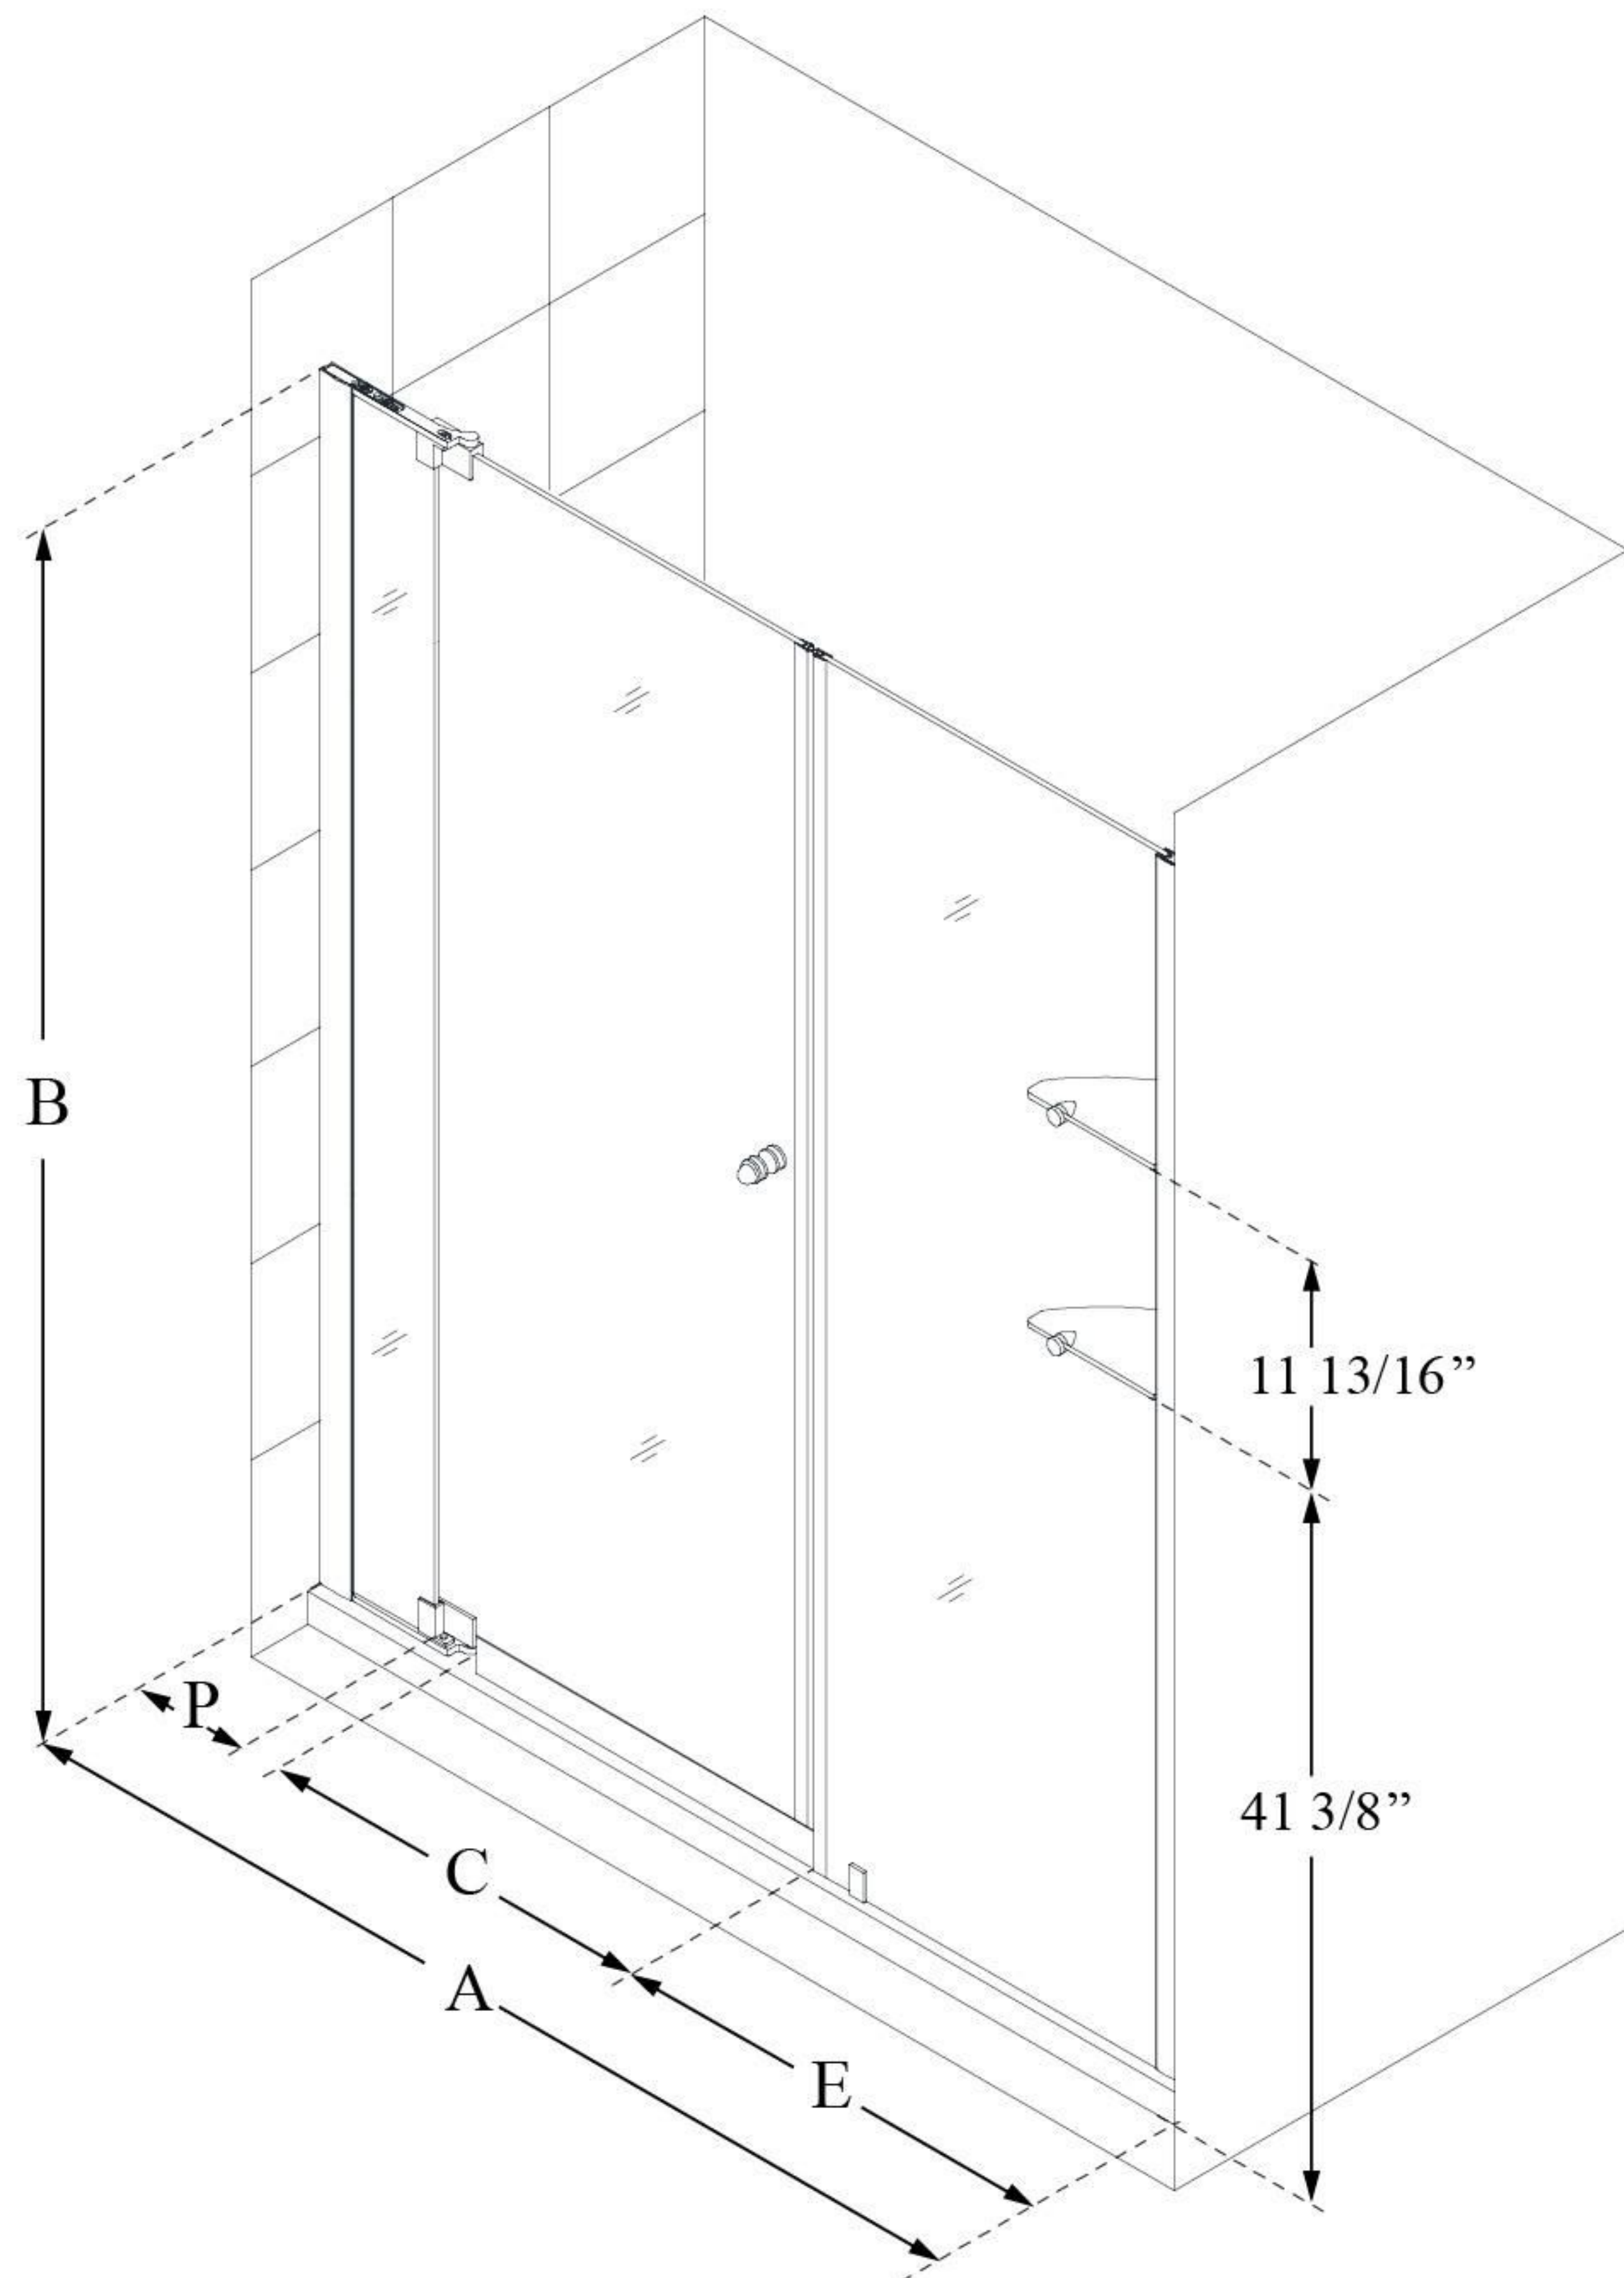

SHDR-4263728

ALLURE

DreamLine Allure 63-64" W x 73"
H Frameless Pivot Shower Door

PIVOT DOOR

CONFIGURATION DIMENSIONS:

A: 63 - 64"

MODEL WIDTH

B: 73"

MODEL HEIGHT

C: 24 3/4 - 30 3/4"

ACCESS WIDTH

D: 32 1/4"

DOOR WIDTH

E: 24"

INLINE PANEL WIDTH

P: 7 5/8"

PIVOT PANEL WIDTH

DreamLine reserves the right to update or modify the hardware or materials pictured without prior notice for the purpose of product improvement and customer satisfaction.