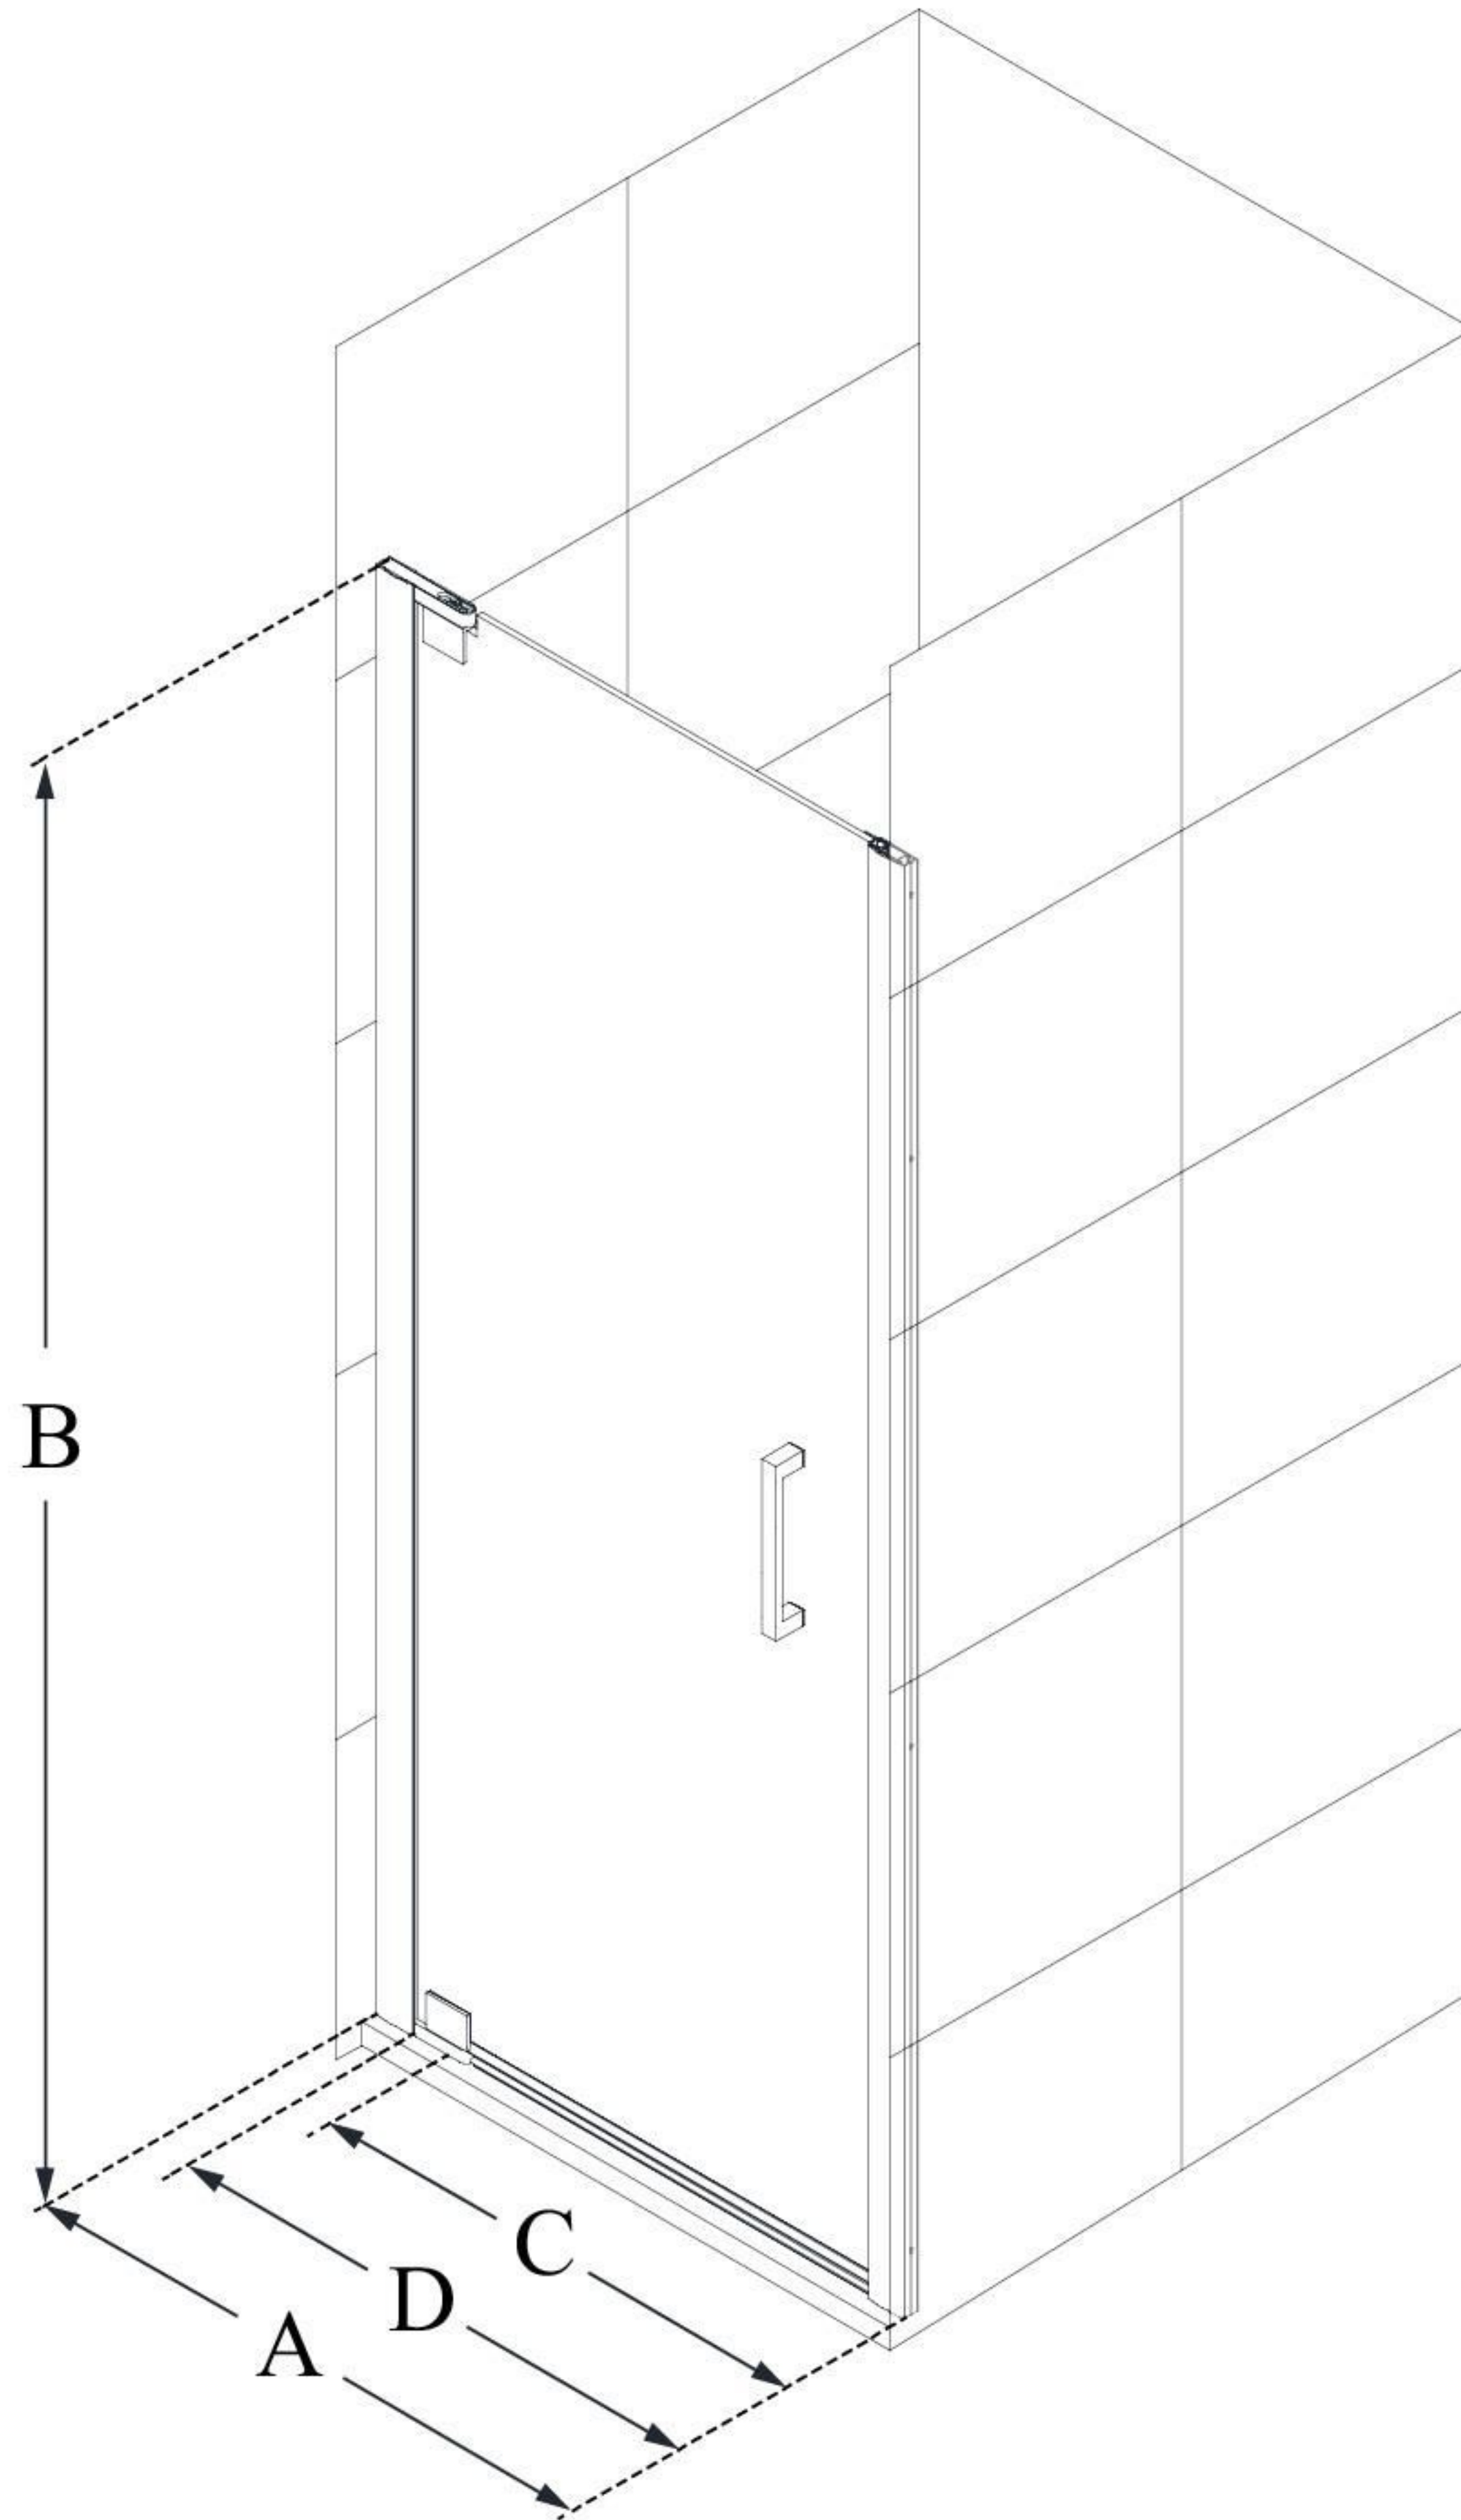

## **ELEGANCE-LS**

DreamLine Elegance-LS 27 - 29  
in. W x 72 in. H Frameless Pivot  
Shower Door

**PIVOT DOOR**

### **CONFIGURATION DIMENSIONS:**

**A: 27" - 29"**

MODEL WIDTH

**B: 72"**

MODEL HEIGHT

**C: 19 1/2"**

ACCESS WIDTH

**D: 22 1/2"**

DOOR WIDTH

DreamLine reserves the right to update or modify the hardware or materials pictured without prior notice for the purpose of product improvement and customer satisfaction.