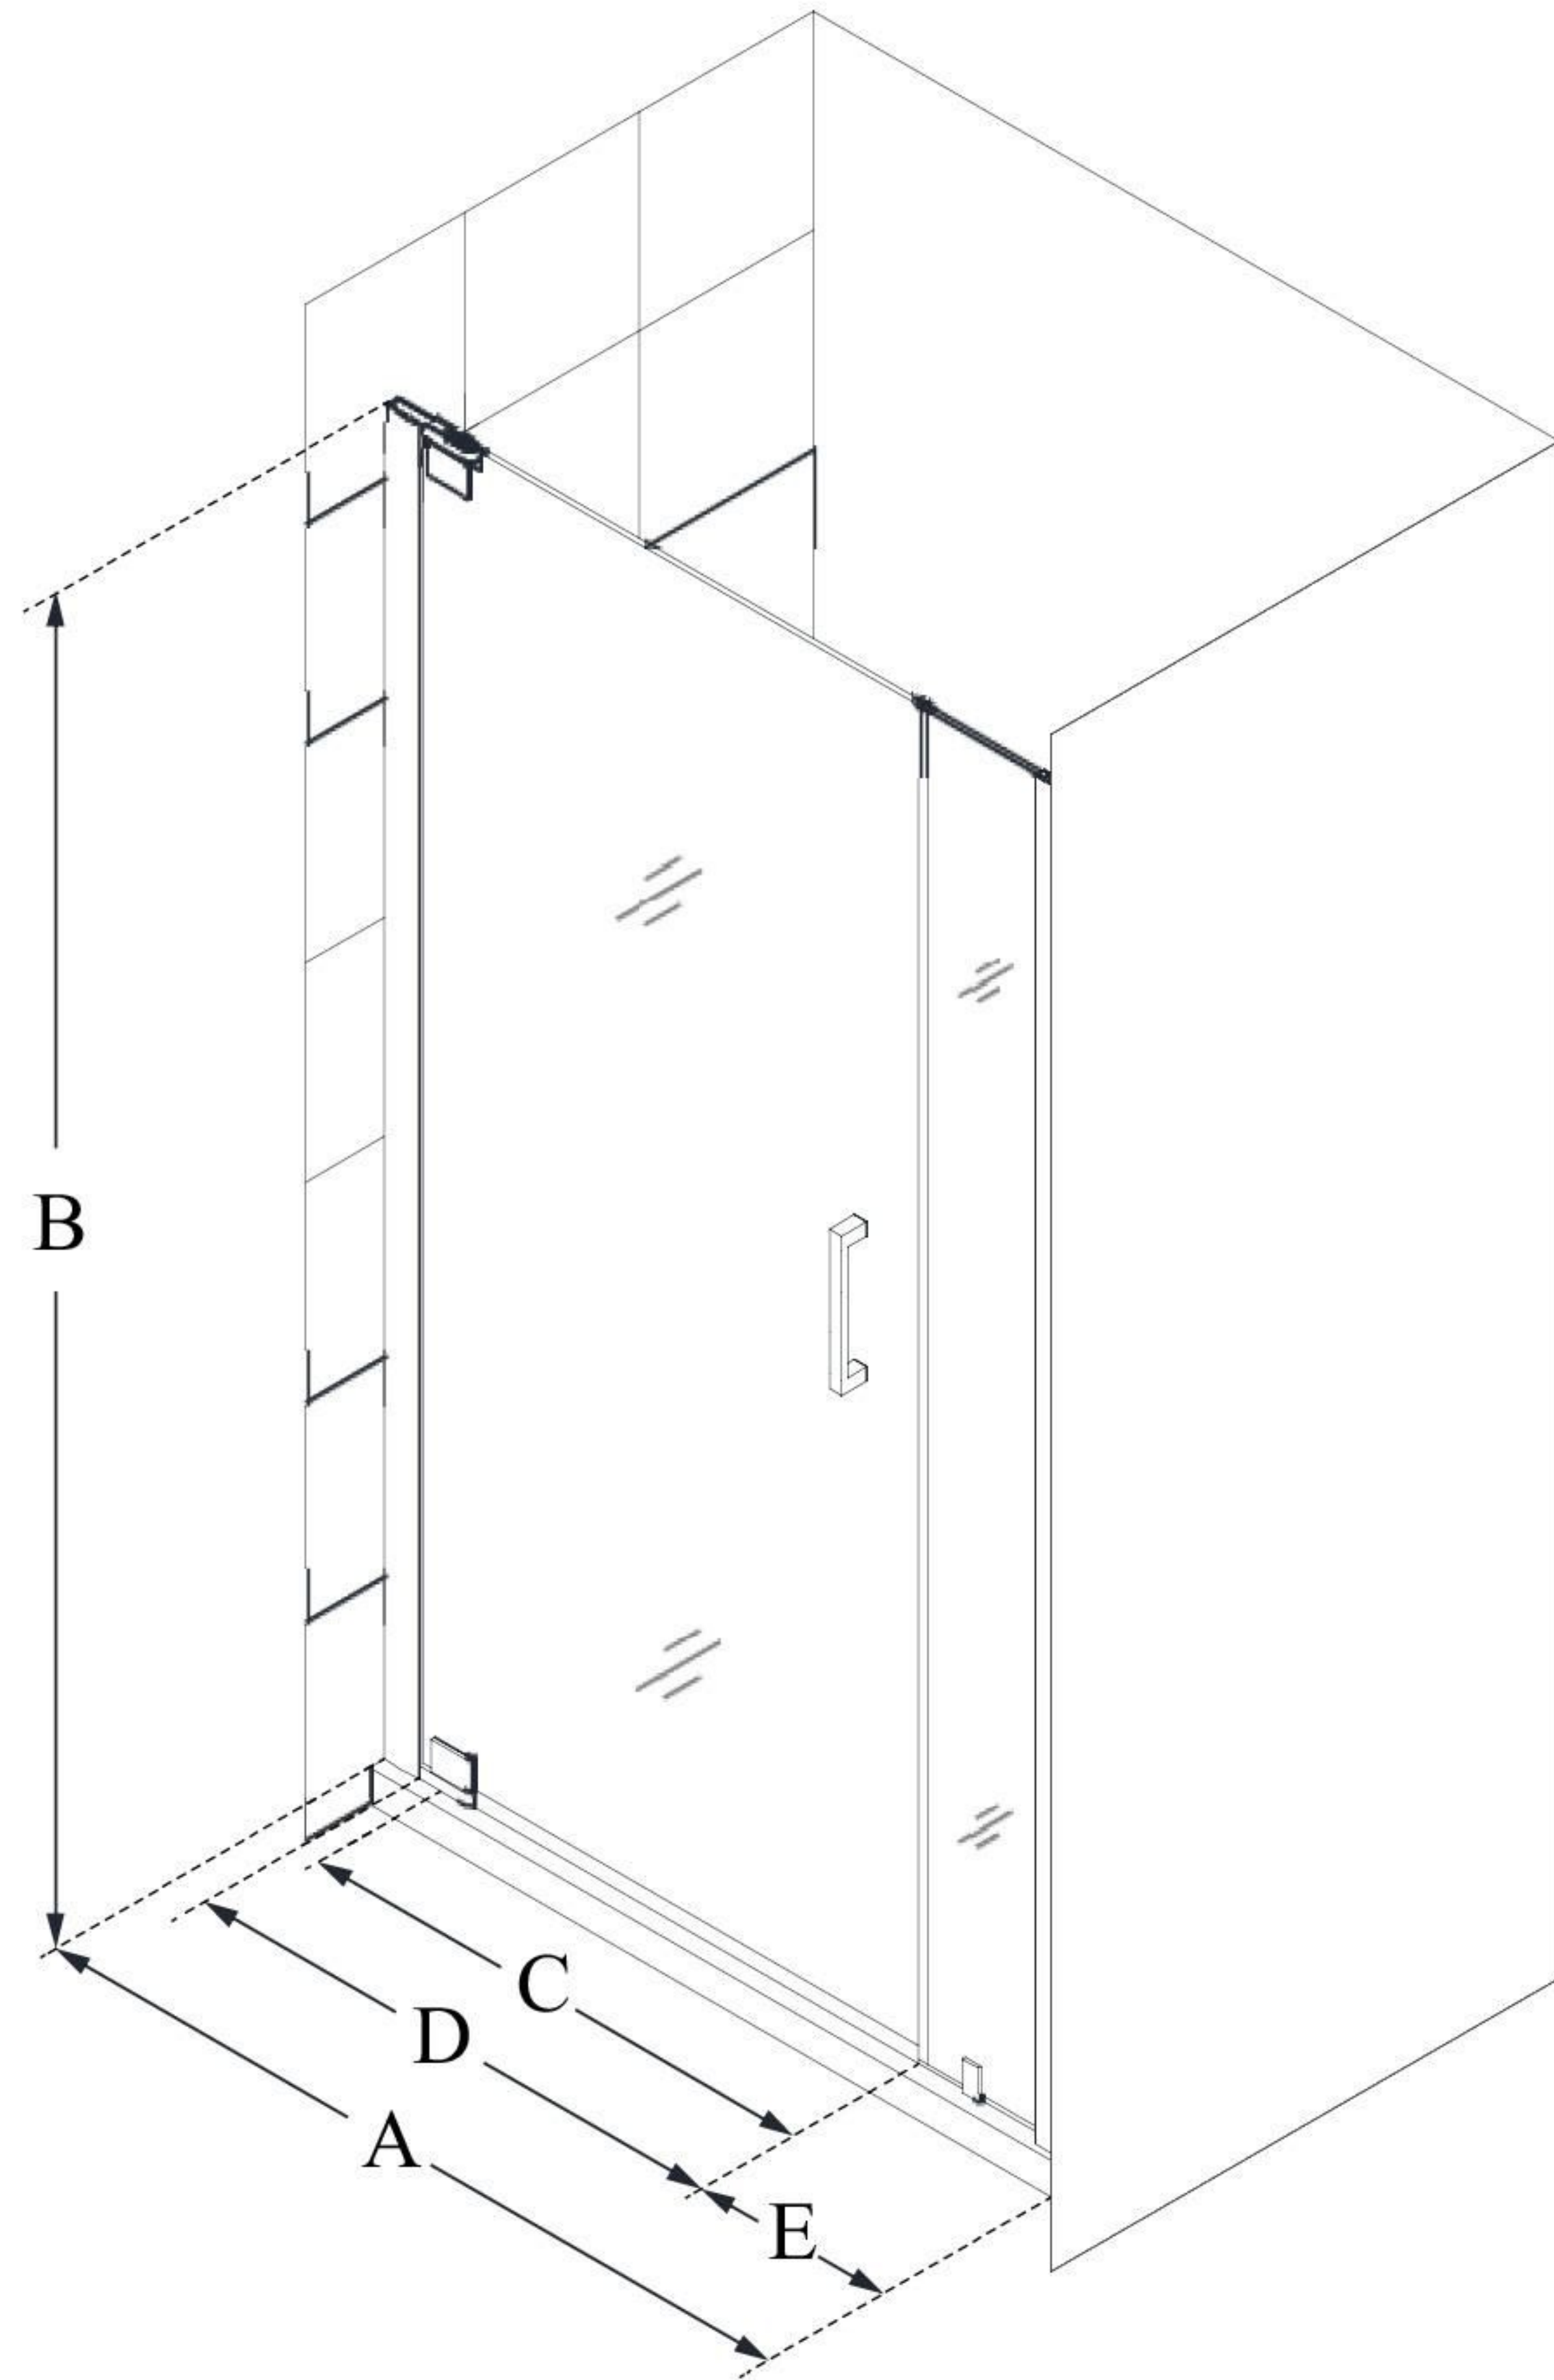

SHDR-4327060

ELEGANCE-LS

DreamLine Elegance-LS 31 - 33
in. W x 72 in. H Frameless Pivot
Shower Door

PIVOT DOOR

CONFIGURATION DIMENSIONS:

A: 31" - 33"

MODEL WIDTH

B: 72"

MODEL HEIGHT

C: 19 1/2"

ACCESS WIDTH

D: 22 1/2"

DOOR WIDTH

E: 6"

INLINE PANEL WIDTH

DreamLine reserves the right to update or modify the hardware or materials pictured without prior notice for the purpose of product improvement and customer satisfaction.