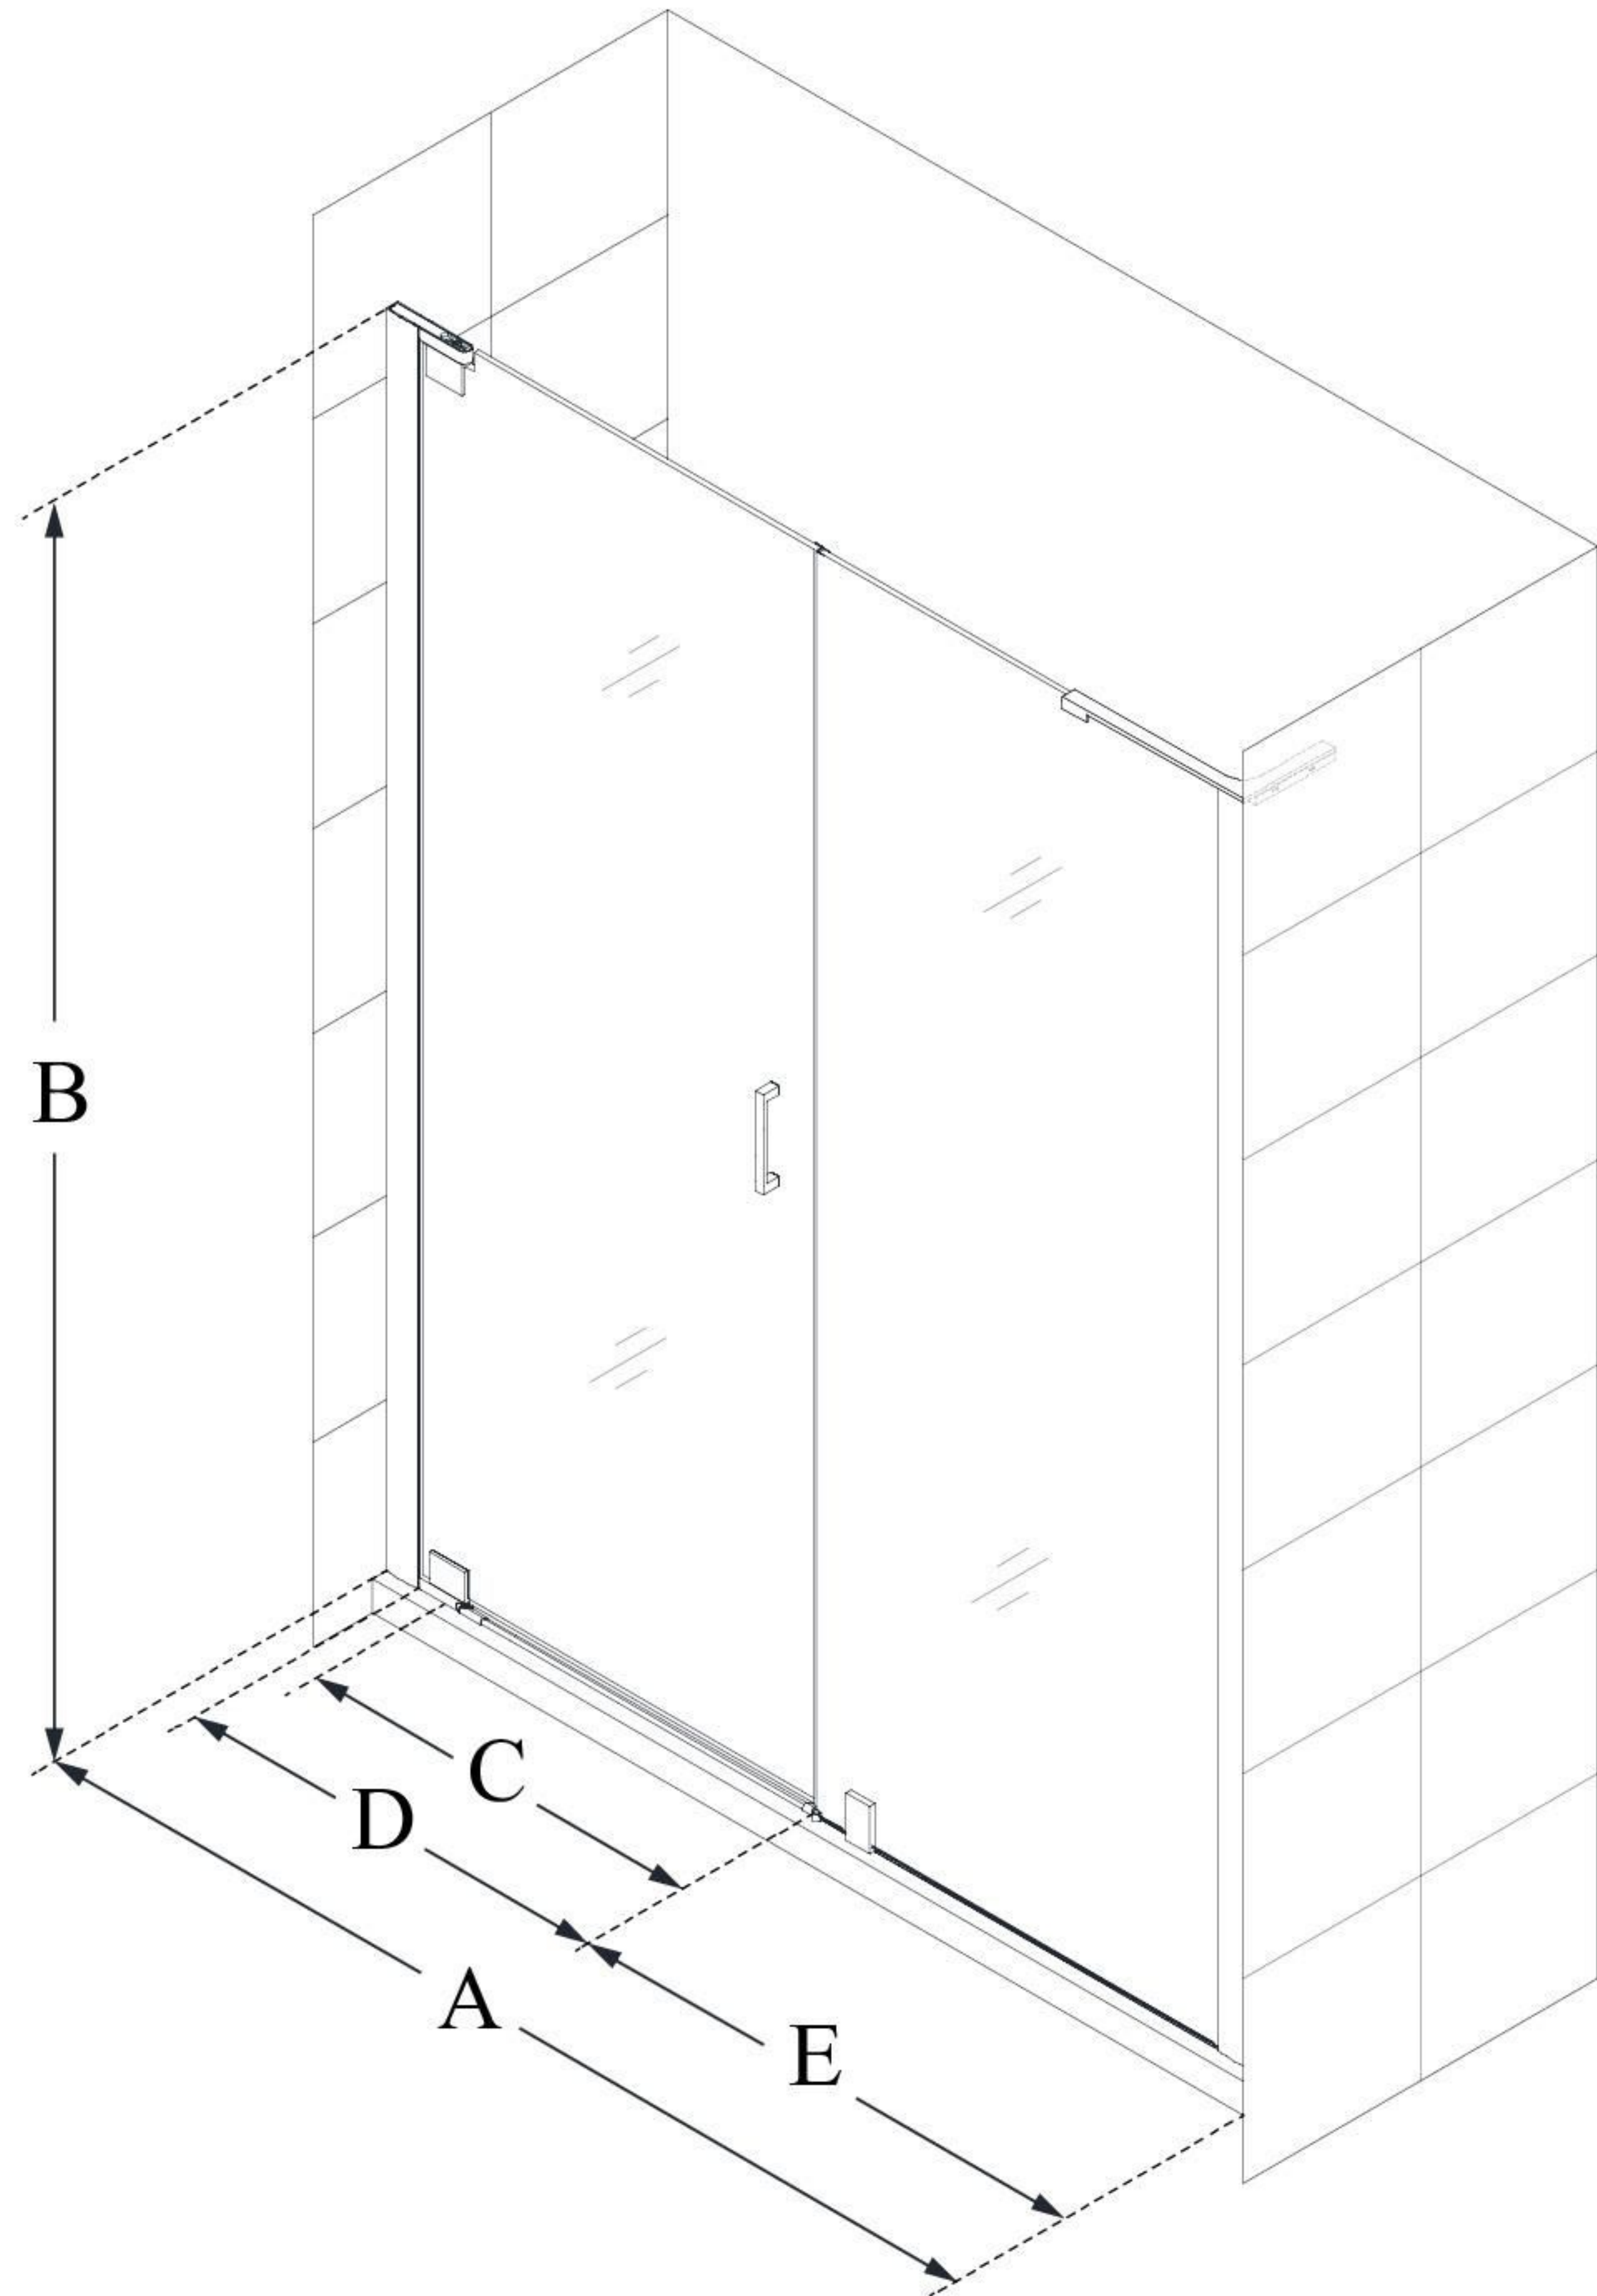

SHDR-4328300

ELEGANCE-LS

DreamLine Elegance-LS 56 3/4 -
58 3/4 in. W x 72 in. H Frameless
Pivot Shower Door

PIVOT DOOR

CONFIGURATION DIMENSIONS:

A: 56 3/4" - 58 3/4"

MODEL WIDTH

B: 72"

MODEL HEIGHT

C: 21 1/4"

ACCESS WIDTH

D: 24 1/4"

DOOR WIDTH

E: 30"

INLINE PANEL WIDTH

DreamLine reserves the right to update or modify the hardware or materials pictured without prior notice for the purpose of product improvement and customer satisfaction.