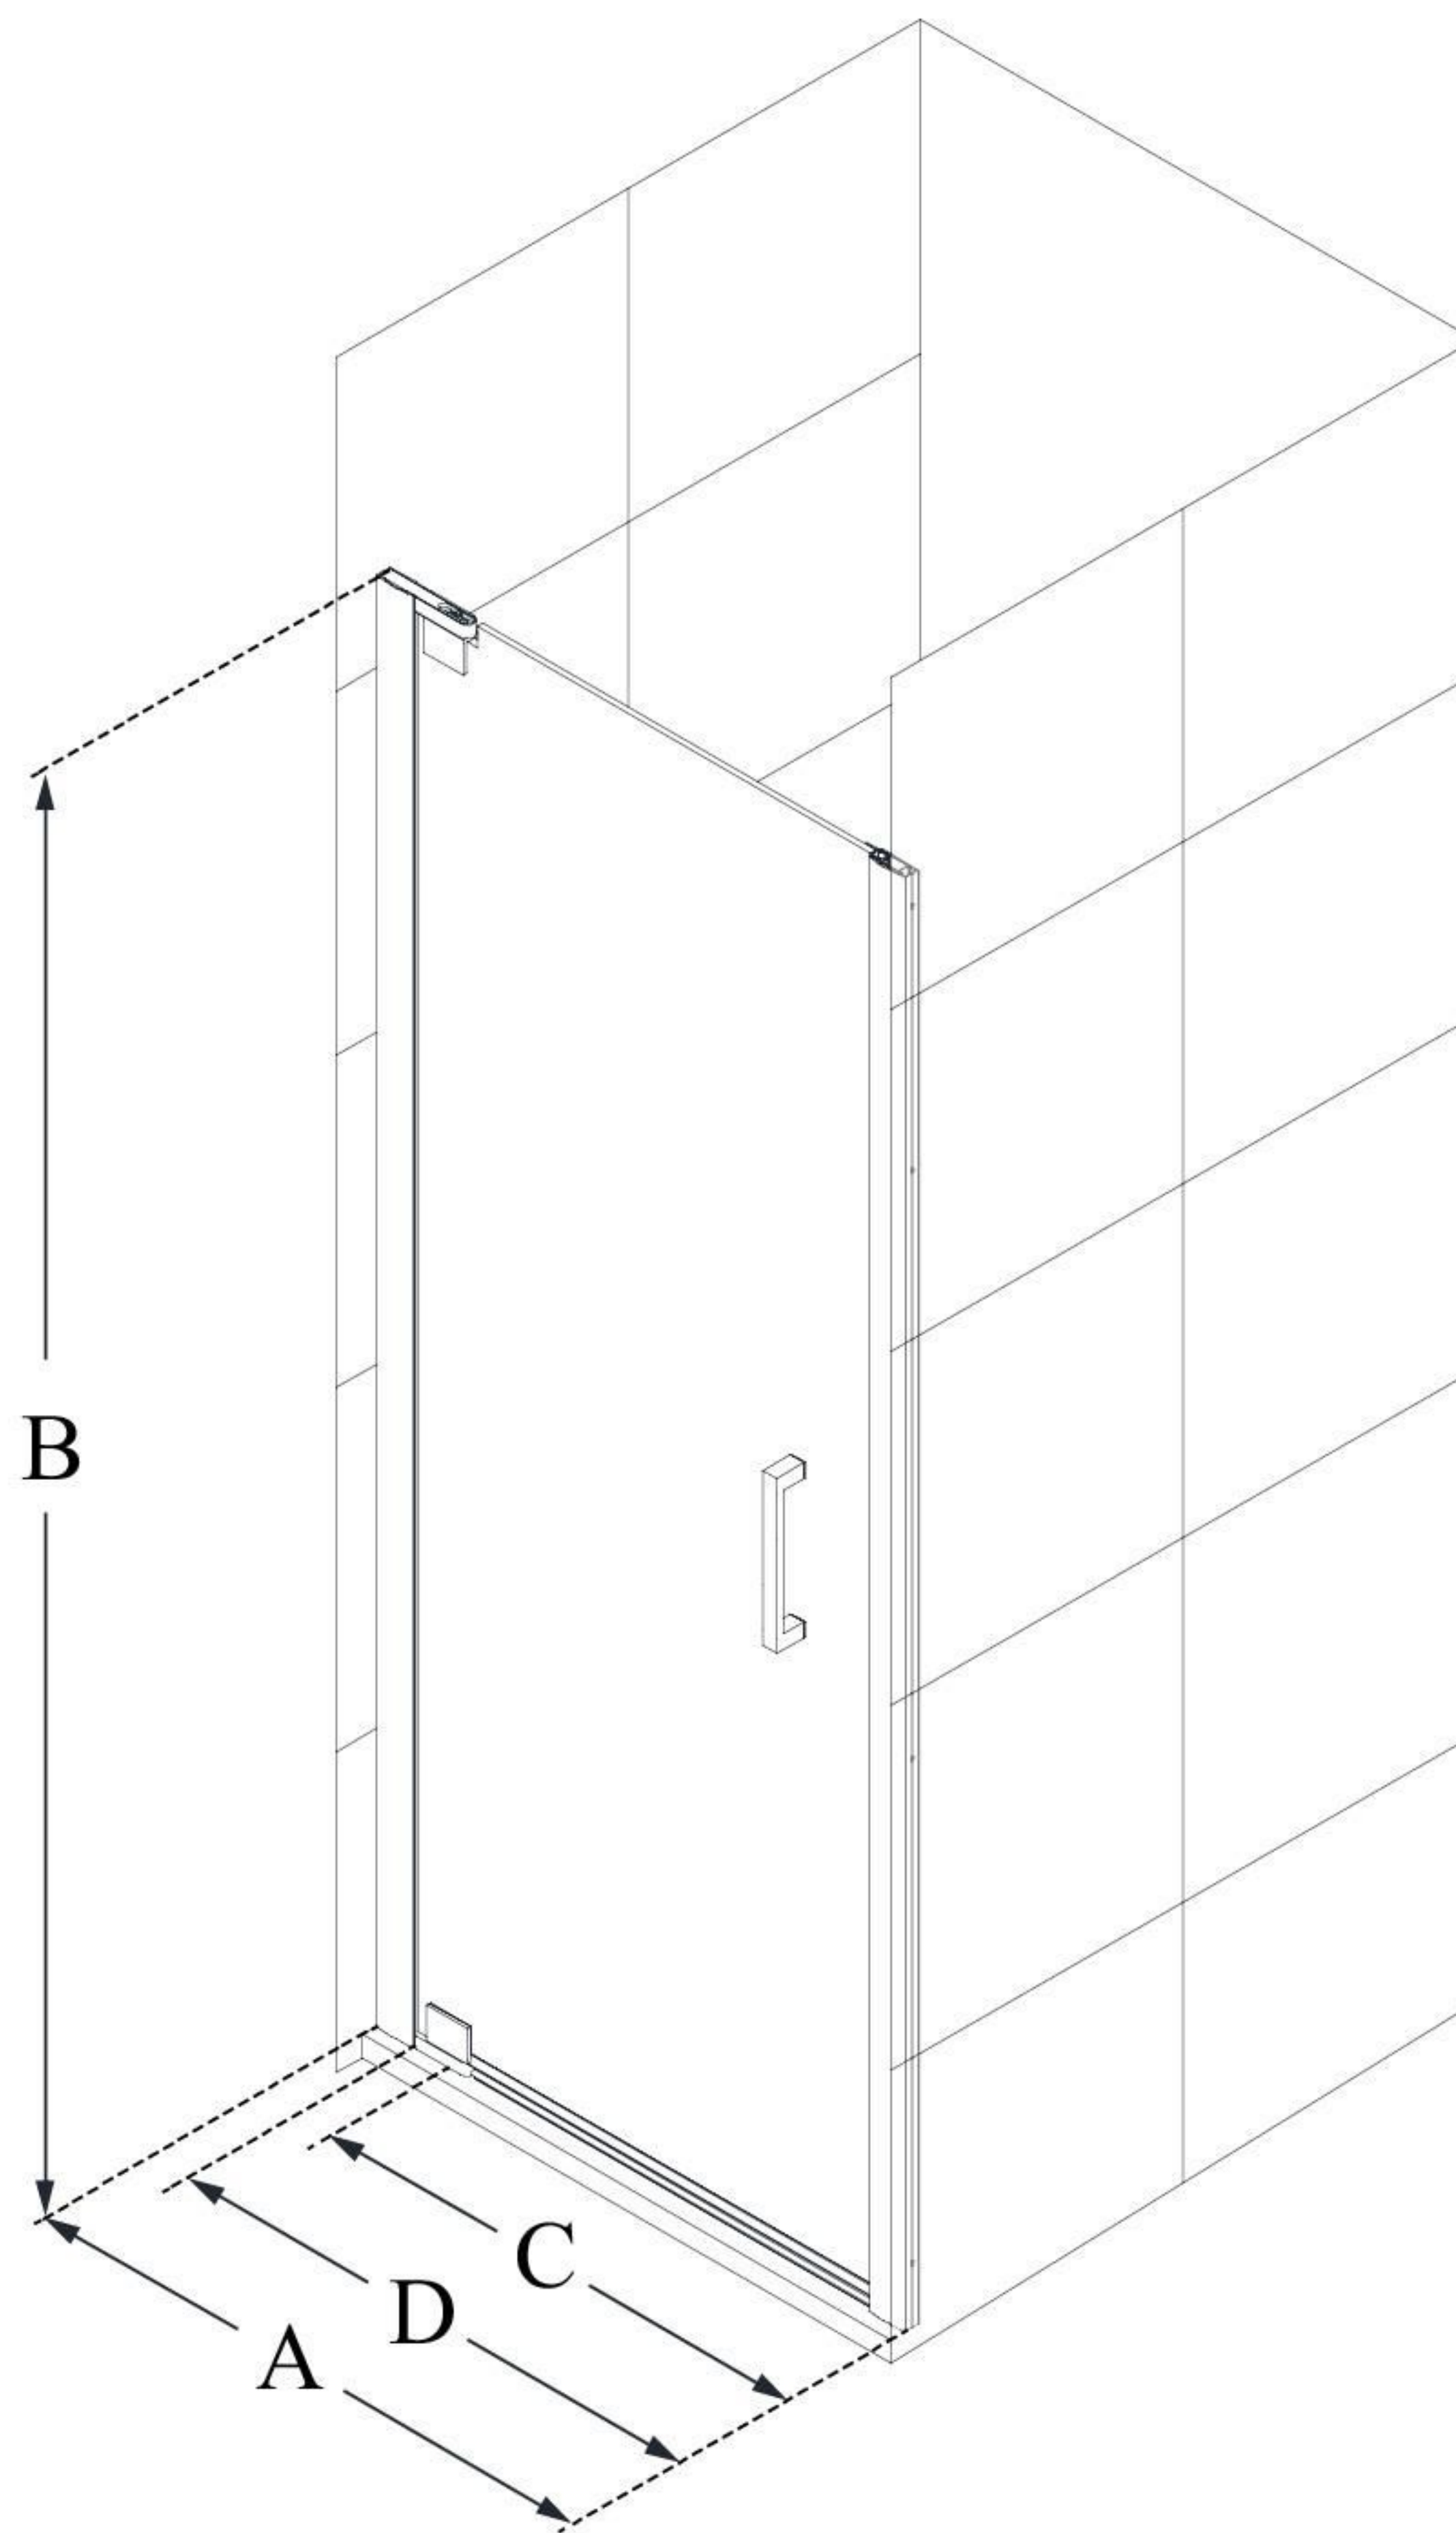

SHDR-4330000

ELEGANCE-LS

DreamLine Elegance-LS 30 1/2 -
32 1/2 in. W x 72 in. H Frameless
Pivot Shower Door

PIVOT DOOR

CONFIGURATION DIMENSIONS:

A: 30 1/2" - 32 1/2"

MODEL WIDTH

B: 72"

MODEL HEIGHT

C: 23"

ACCESS WIDTH

D: 26"

DOOR WIDTH

DreamLine reserves the right to update or modify the hardware or materials pictured without prior notice for the purpose of product improvement and customer satisfaction.