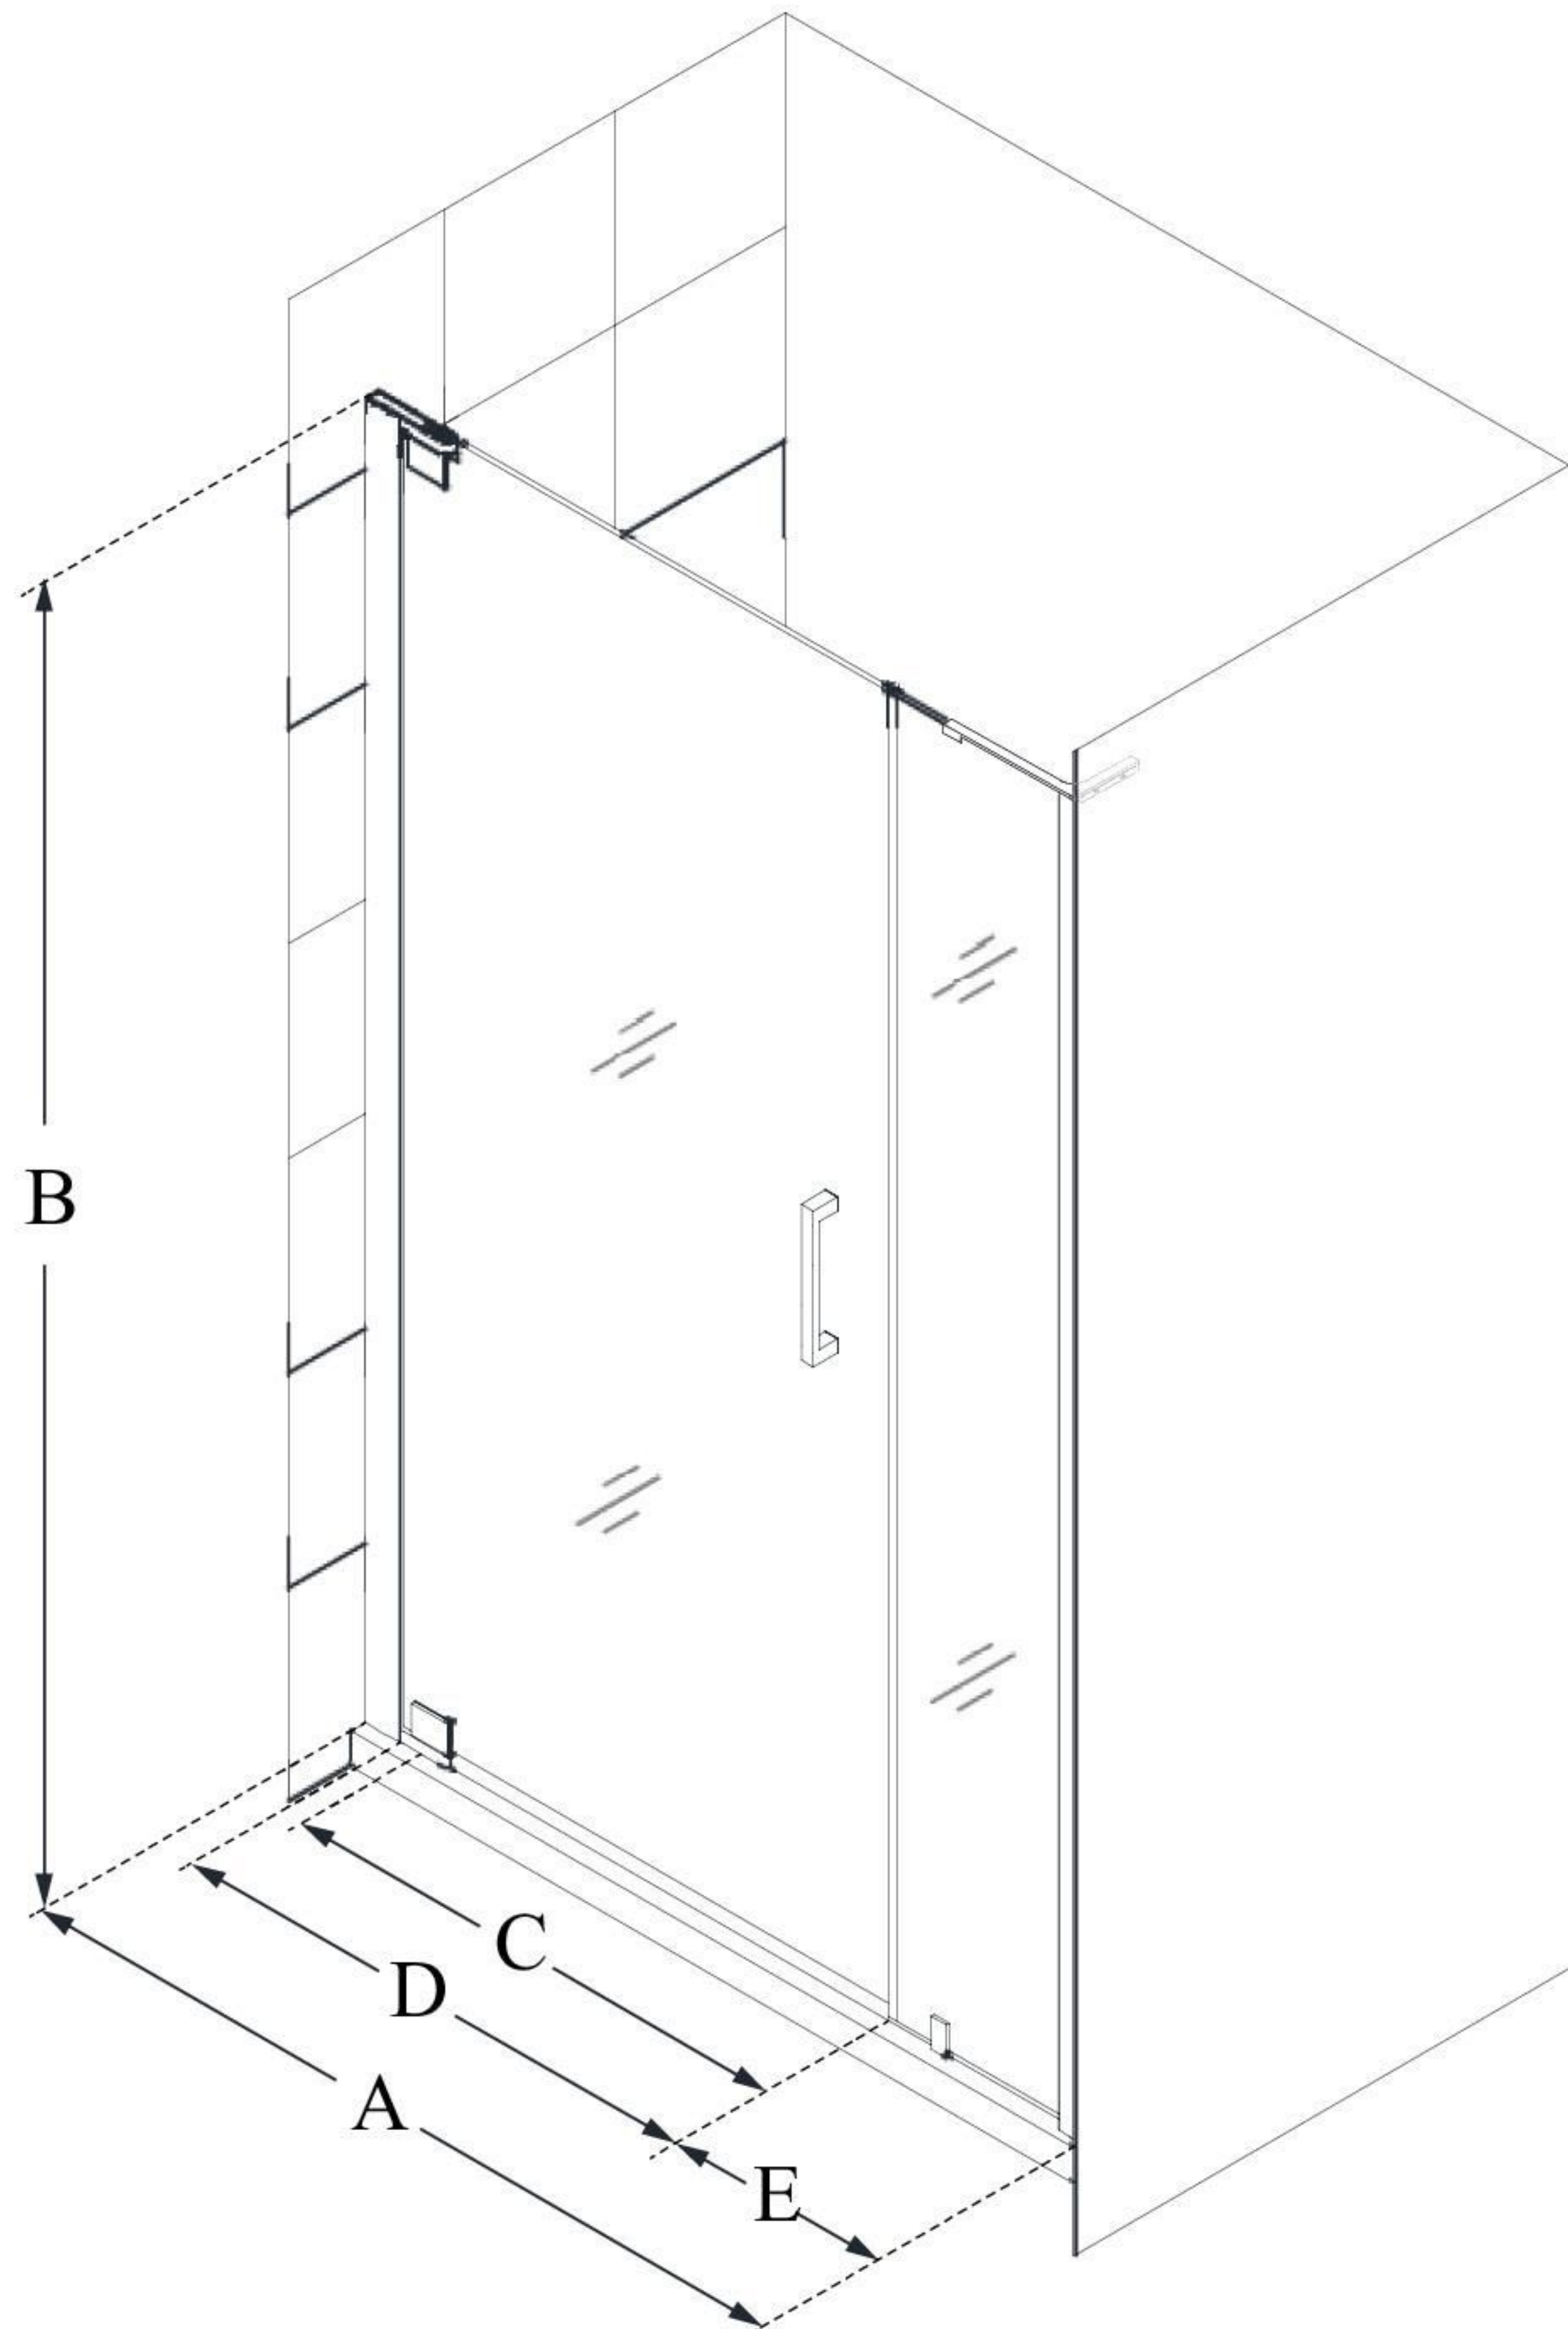

SHDR-4330120

ELEGANCE-LS

DreamLine Elegance-LS 40 1/2 -
42 1/2 in. W x 72 in. H Frameless
Pivot Shower Door

PIVOT DOOR

CONFIGURATION DIMENSIONS:

A: 40 1/2" - 42 1/2"

MODEL WIDTH

B: 72"

MODEL HEIGHT

C: 23"

ACCESS WIDTH

D: 26"

DOOR WIDTH

E: 12"

INLINE PANEL WIDTH

DreamLine reserves the right to update or modify the hardware or materials pictured without prior notice for the purpose of product improvement and customer satisfaction.