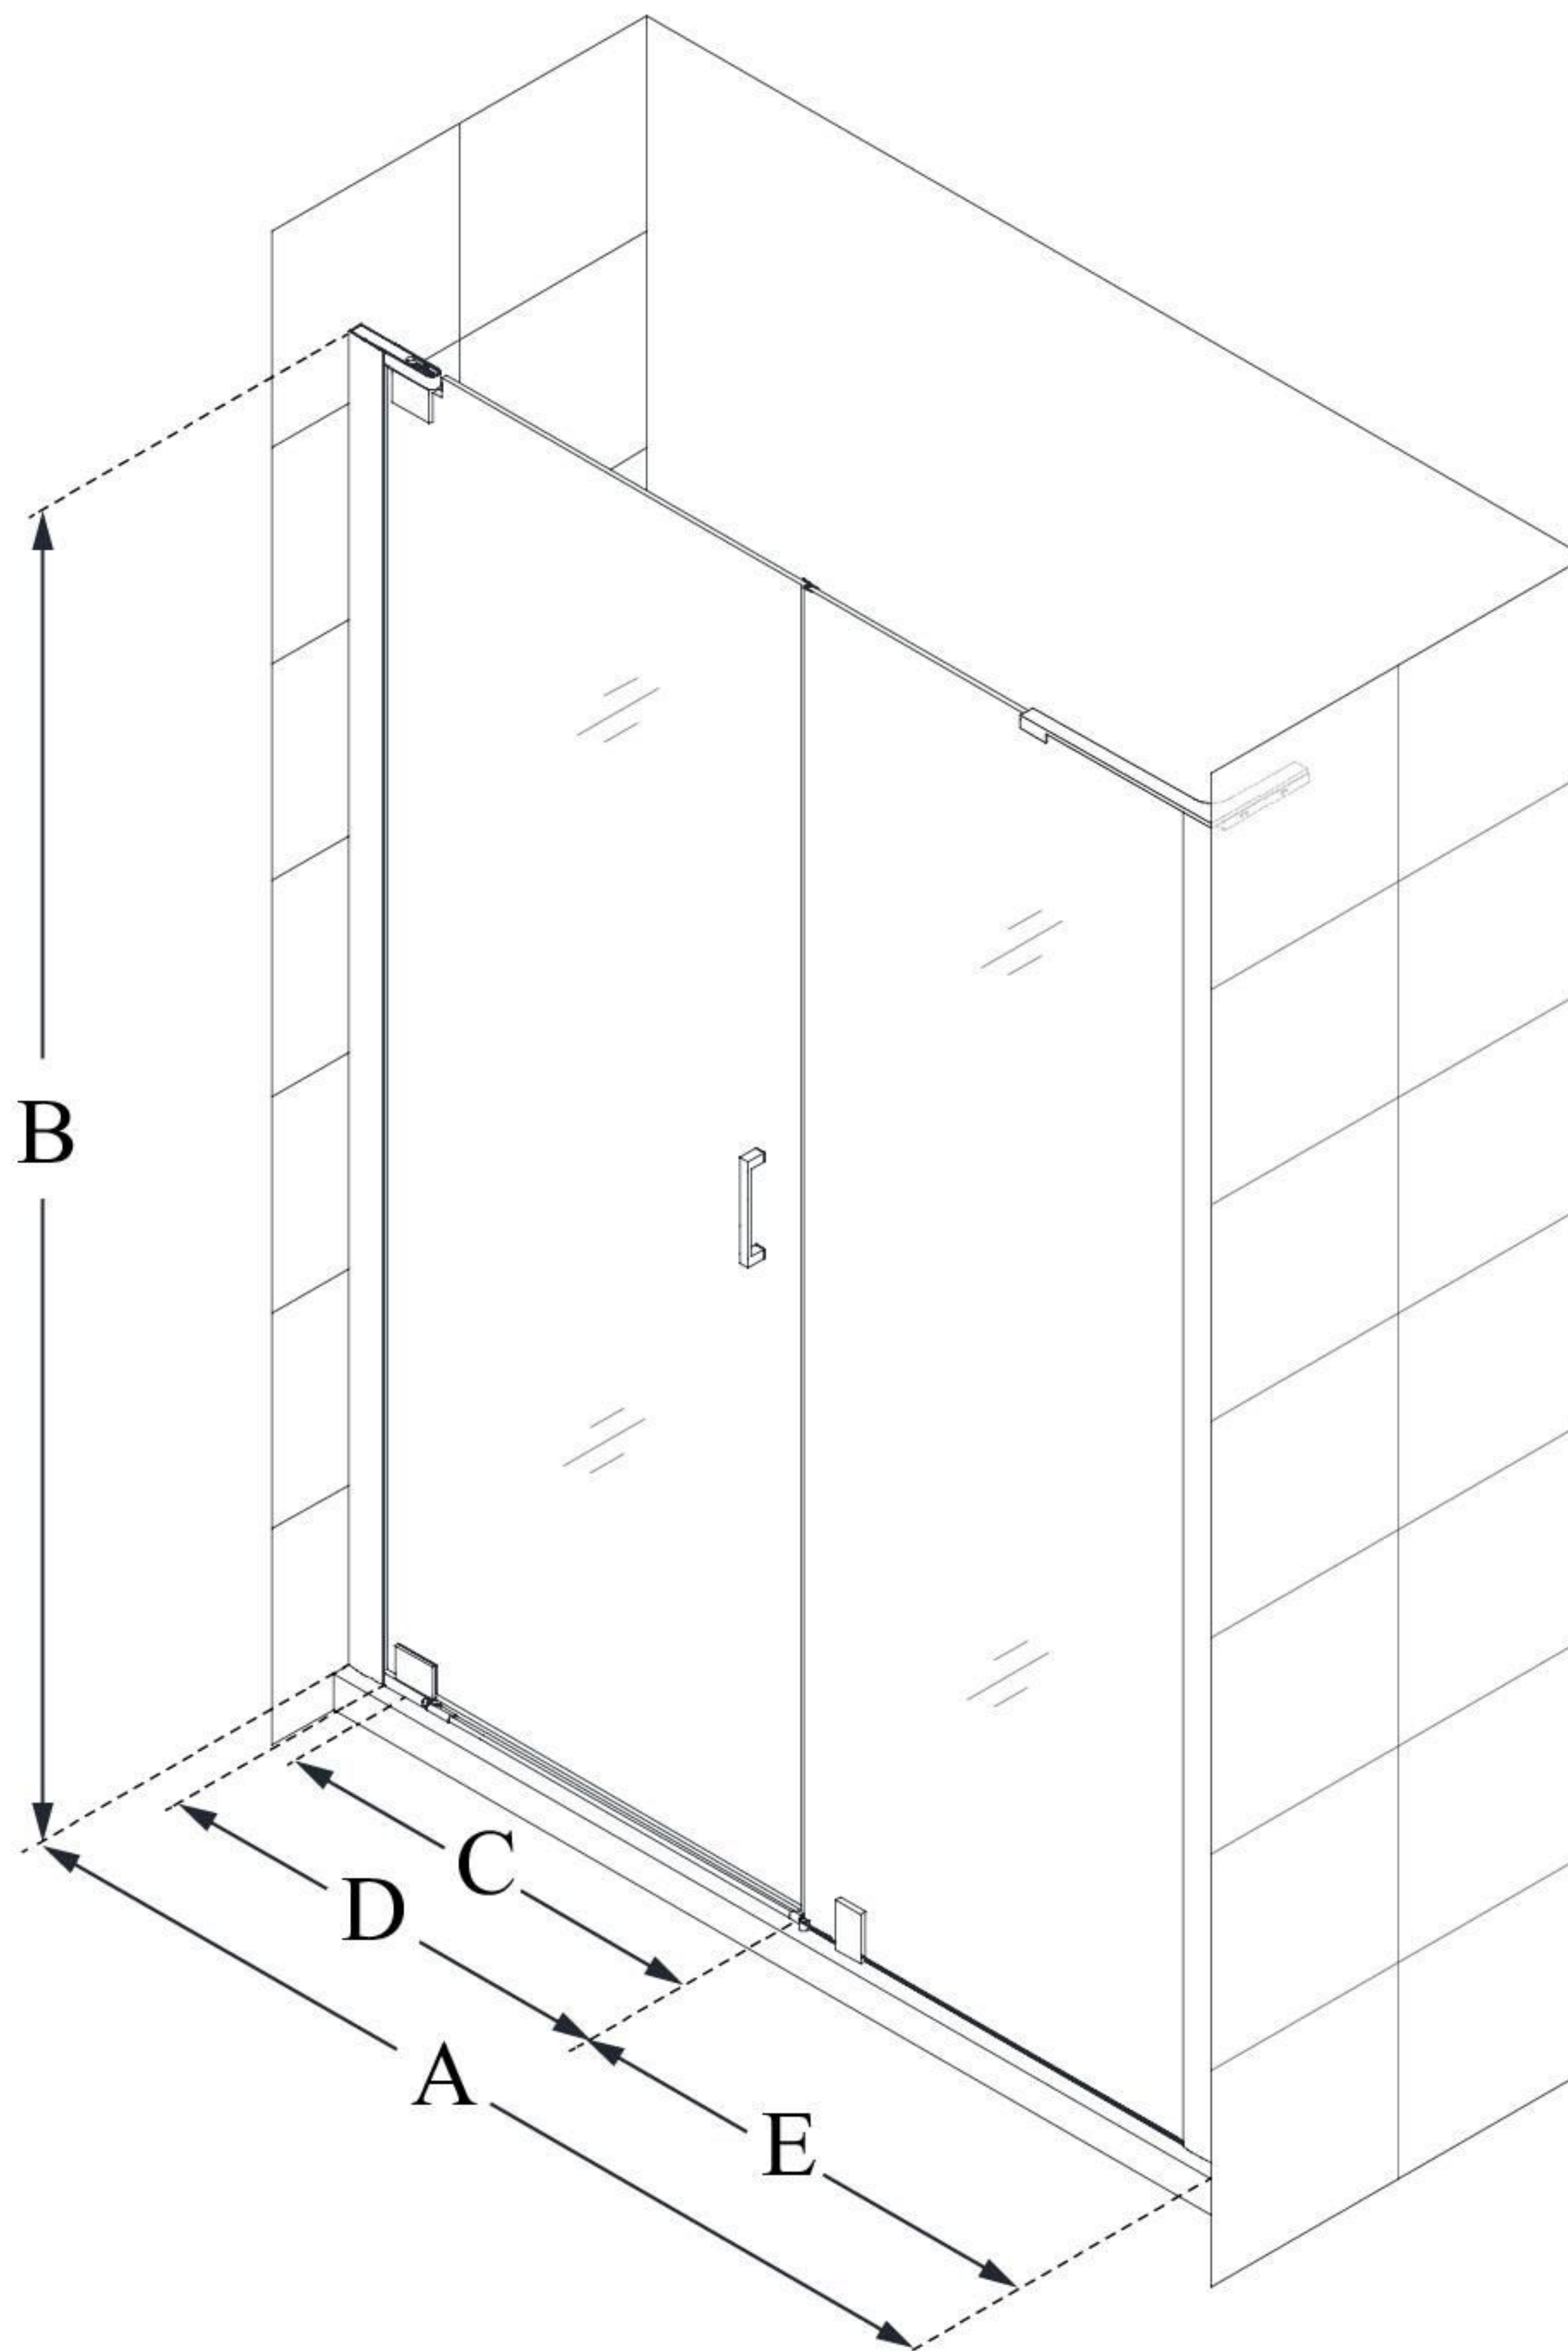

SHDR-4330240

ELEGANCE-LS

DreamLine Elegance-LS 52 1/2 -
54 1/2 in. W x 72 in. H Frameless
Pivot Shower Door

PIVOT DOOR

CONFIGURATION DIMENSIONS:

A: 52 1/2" - 54 1/2"

MODEL WIDTH

B: 72"

MODEL HEIGHT

C: 23"

ACCESS WIDTH

D: 26"

DOOR WIDTH

E: 24"

INLINE PANEL WIDTH

DreamLine reserves the right to update or modify the hardware or materials pictured without prior notice for the purpose of product improvement and customer satisfaction.