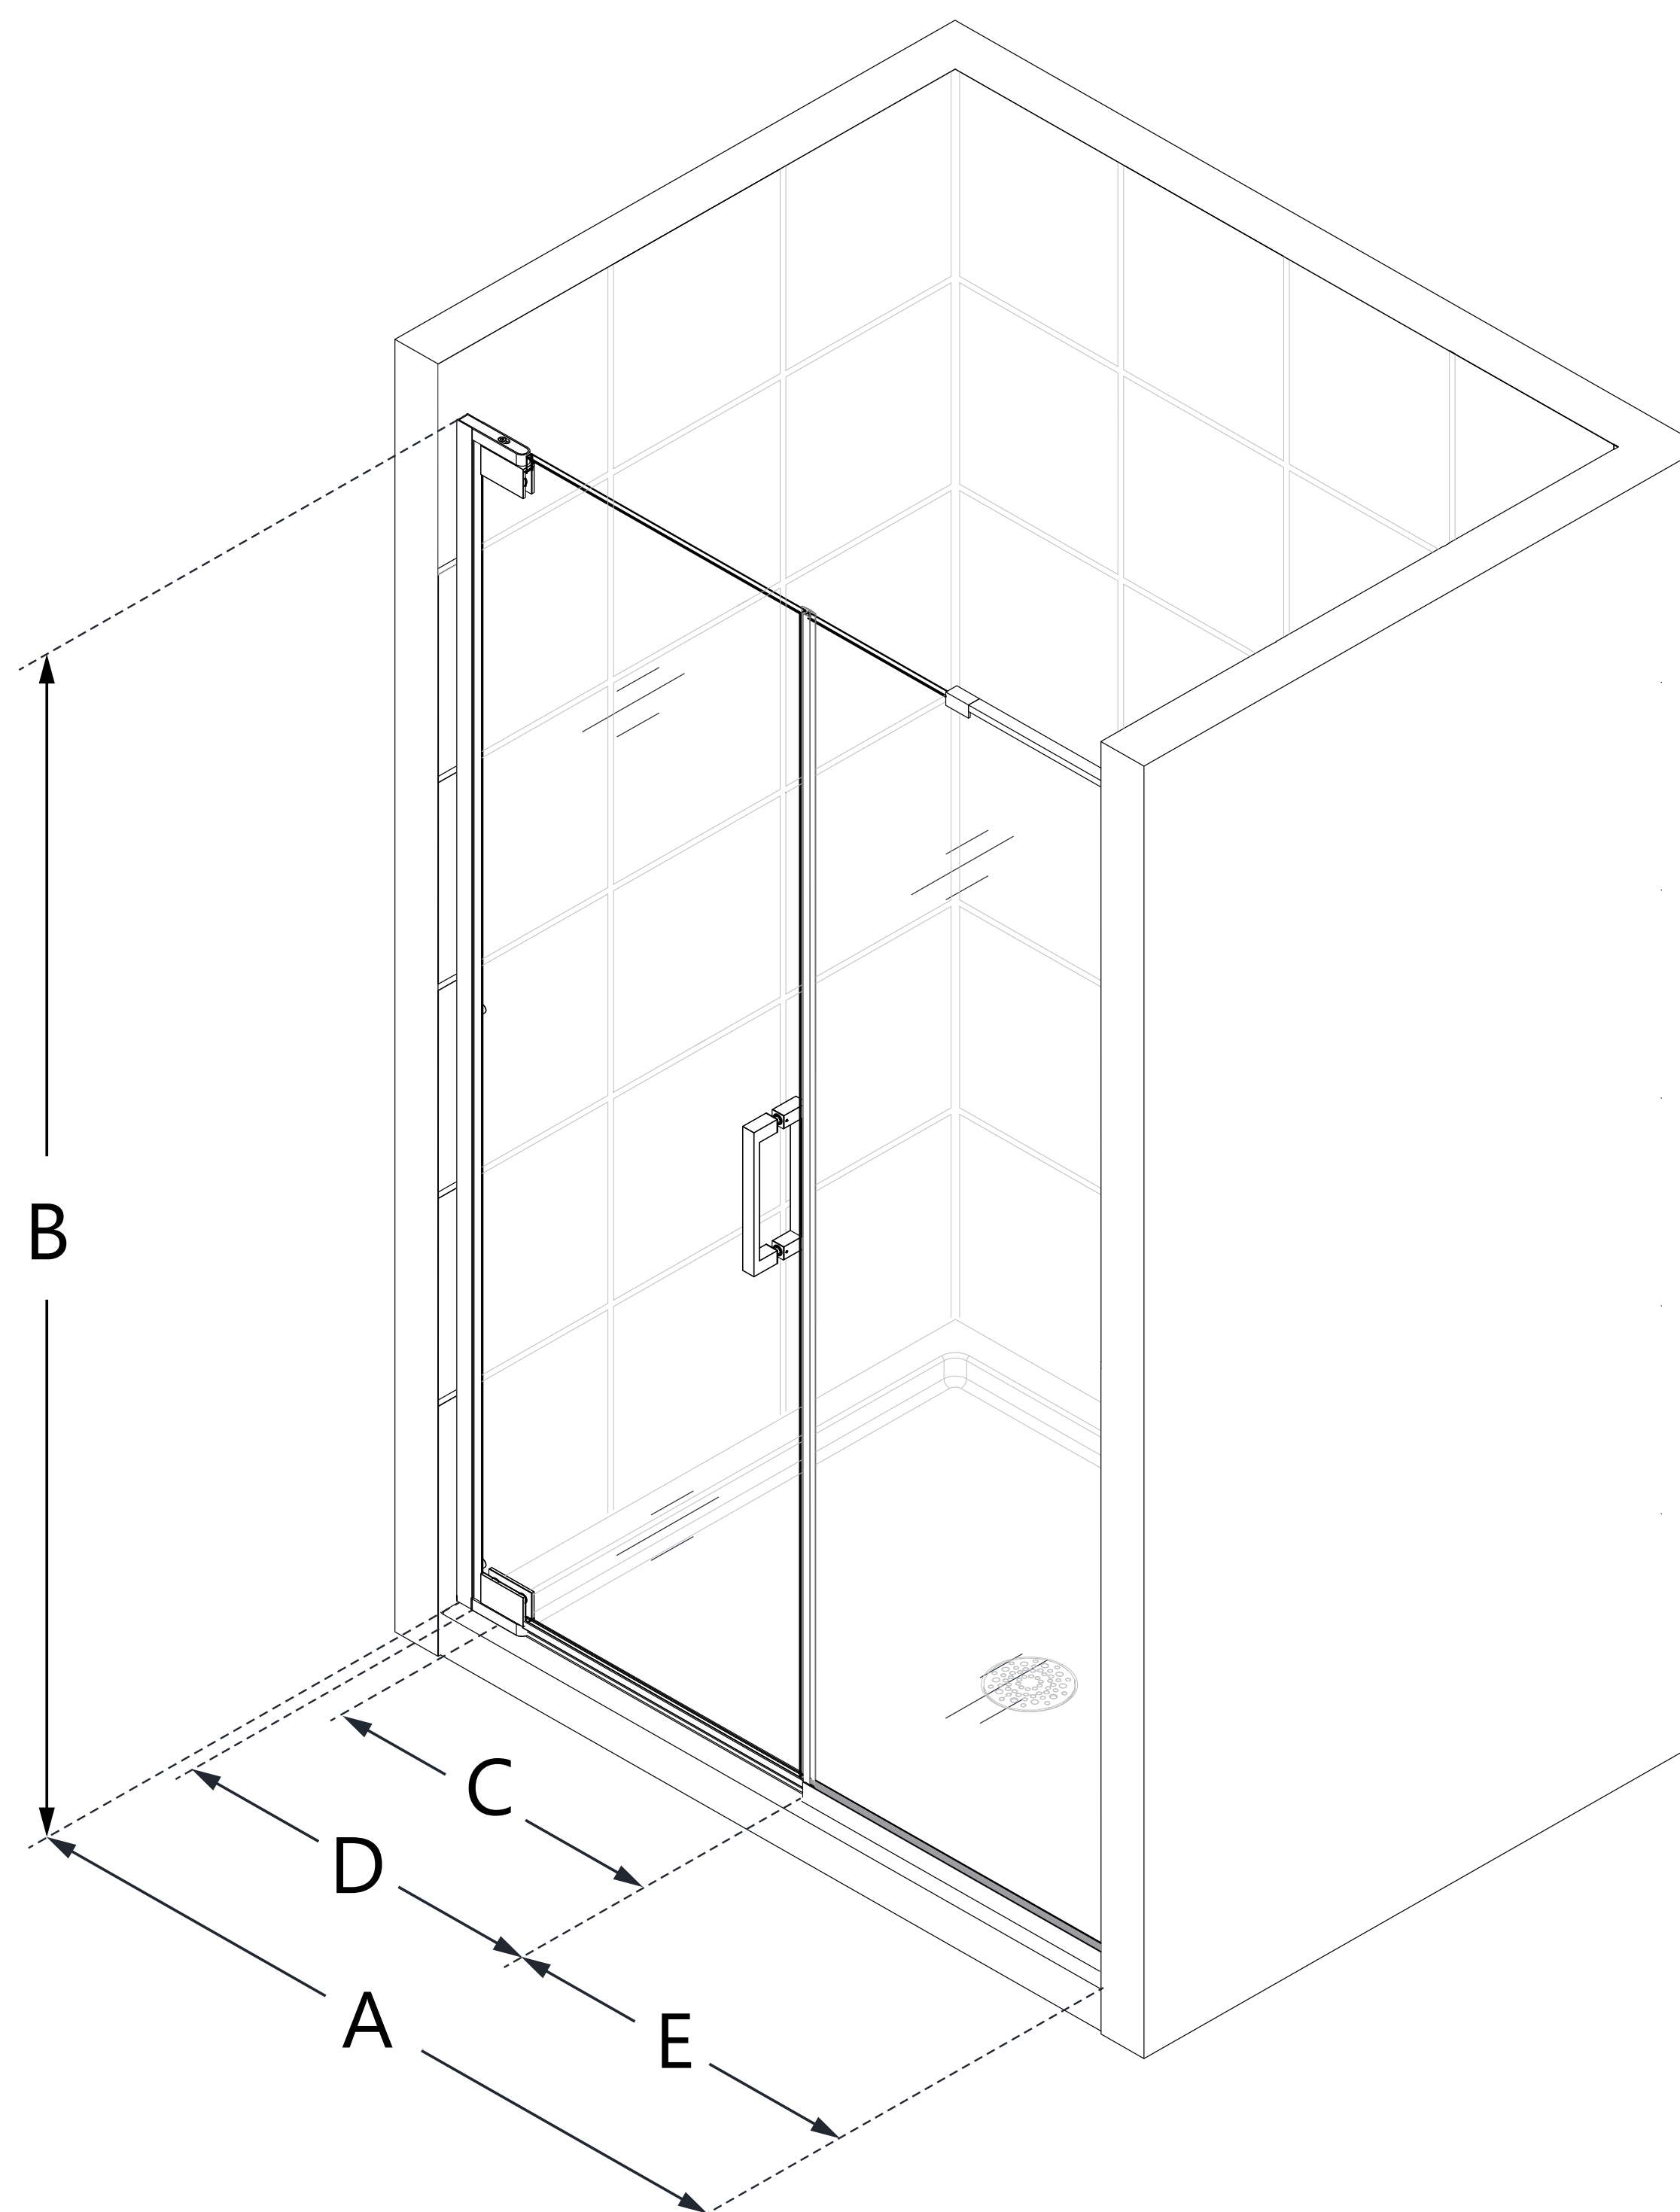

**SHDR-444622
ELEGANCE PLUS**

**CONFIGURATION
DIMENSIONS:**

A: MODEL WIDTH
46 in. - 46 3/4 in.

B: MODEL HEIGHT
72 in.

C: ACCESS WIDTH
20 1/8 in.

C2: ACCESS HEIGHT
N/A

D: DOOR WIDTH
22 1/2 in.

E: INLINE PANEL WIDTH
22 in.

MATCHING SHOWER BASE
Any 48 in. Single Threshold DreamLine Shower Base

BASE OPTIONS
White, Biscuit, Black

BASE DRAIN LOCATION
Center

MINIMUM THRESHOLD REQUIRED
1 1/2 in.

DRILLING REQUIRED?
Yes

STUDS REQUIRED?
No