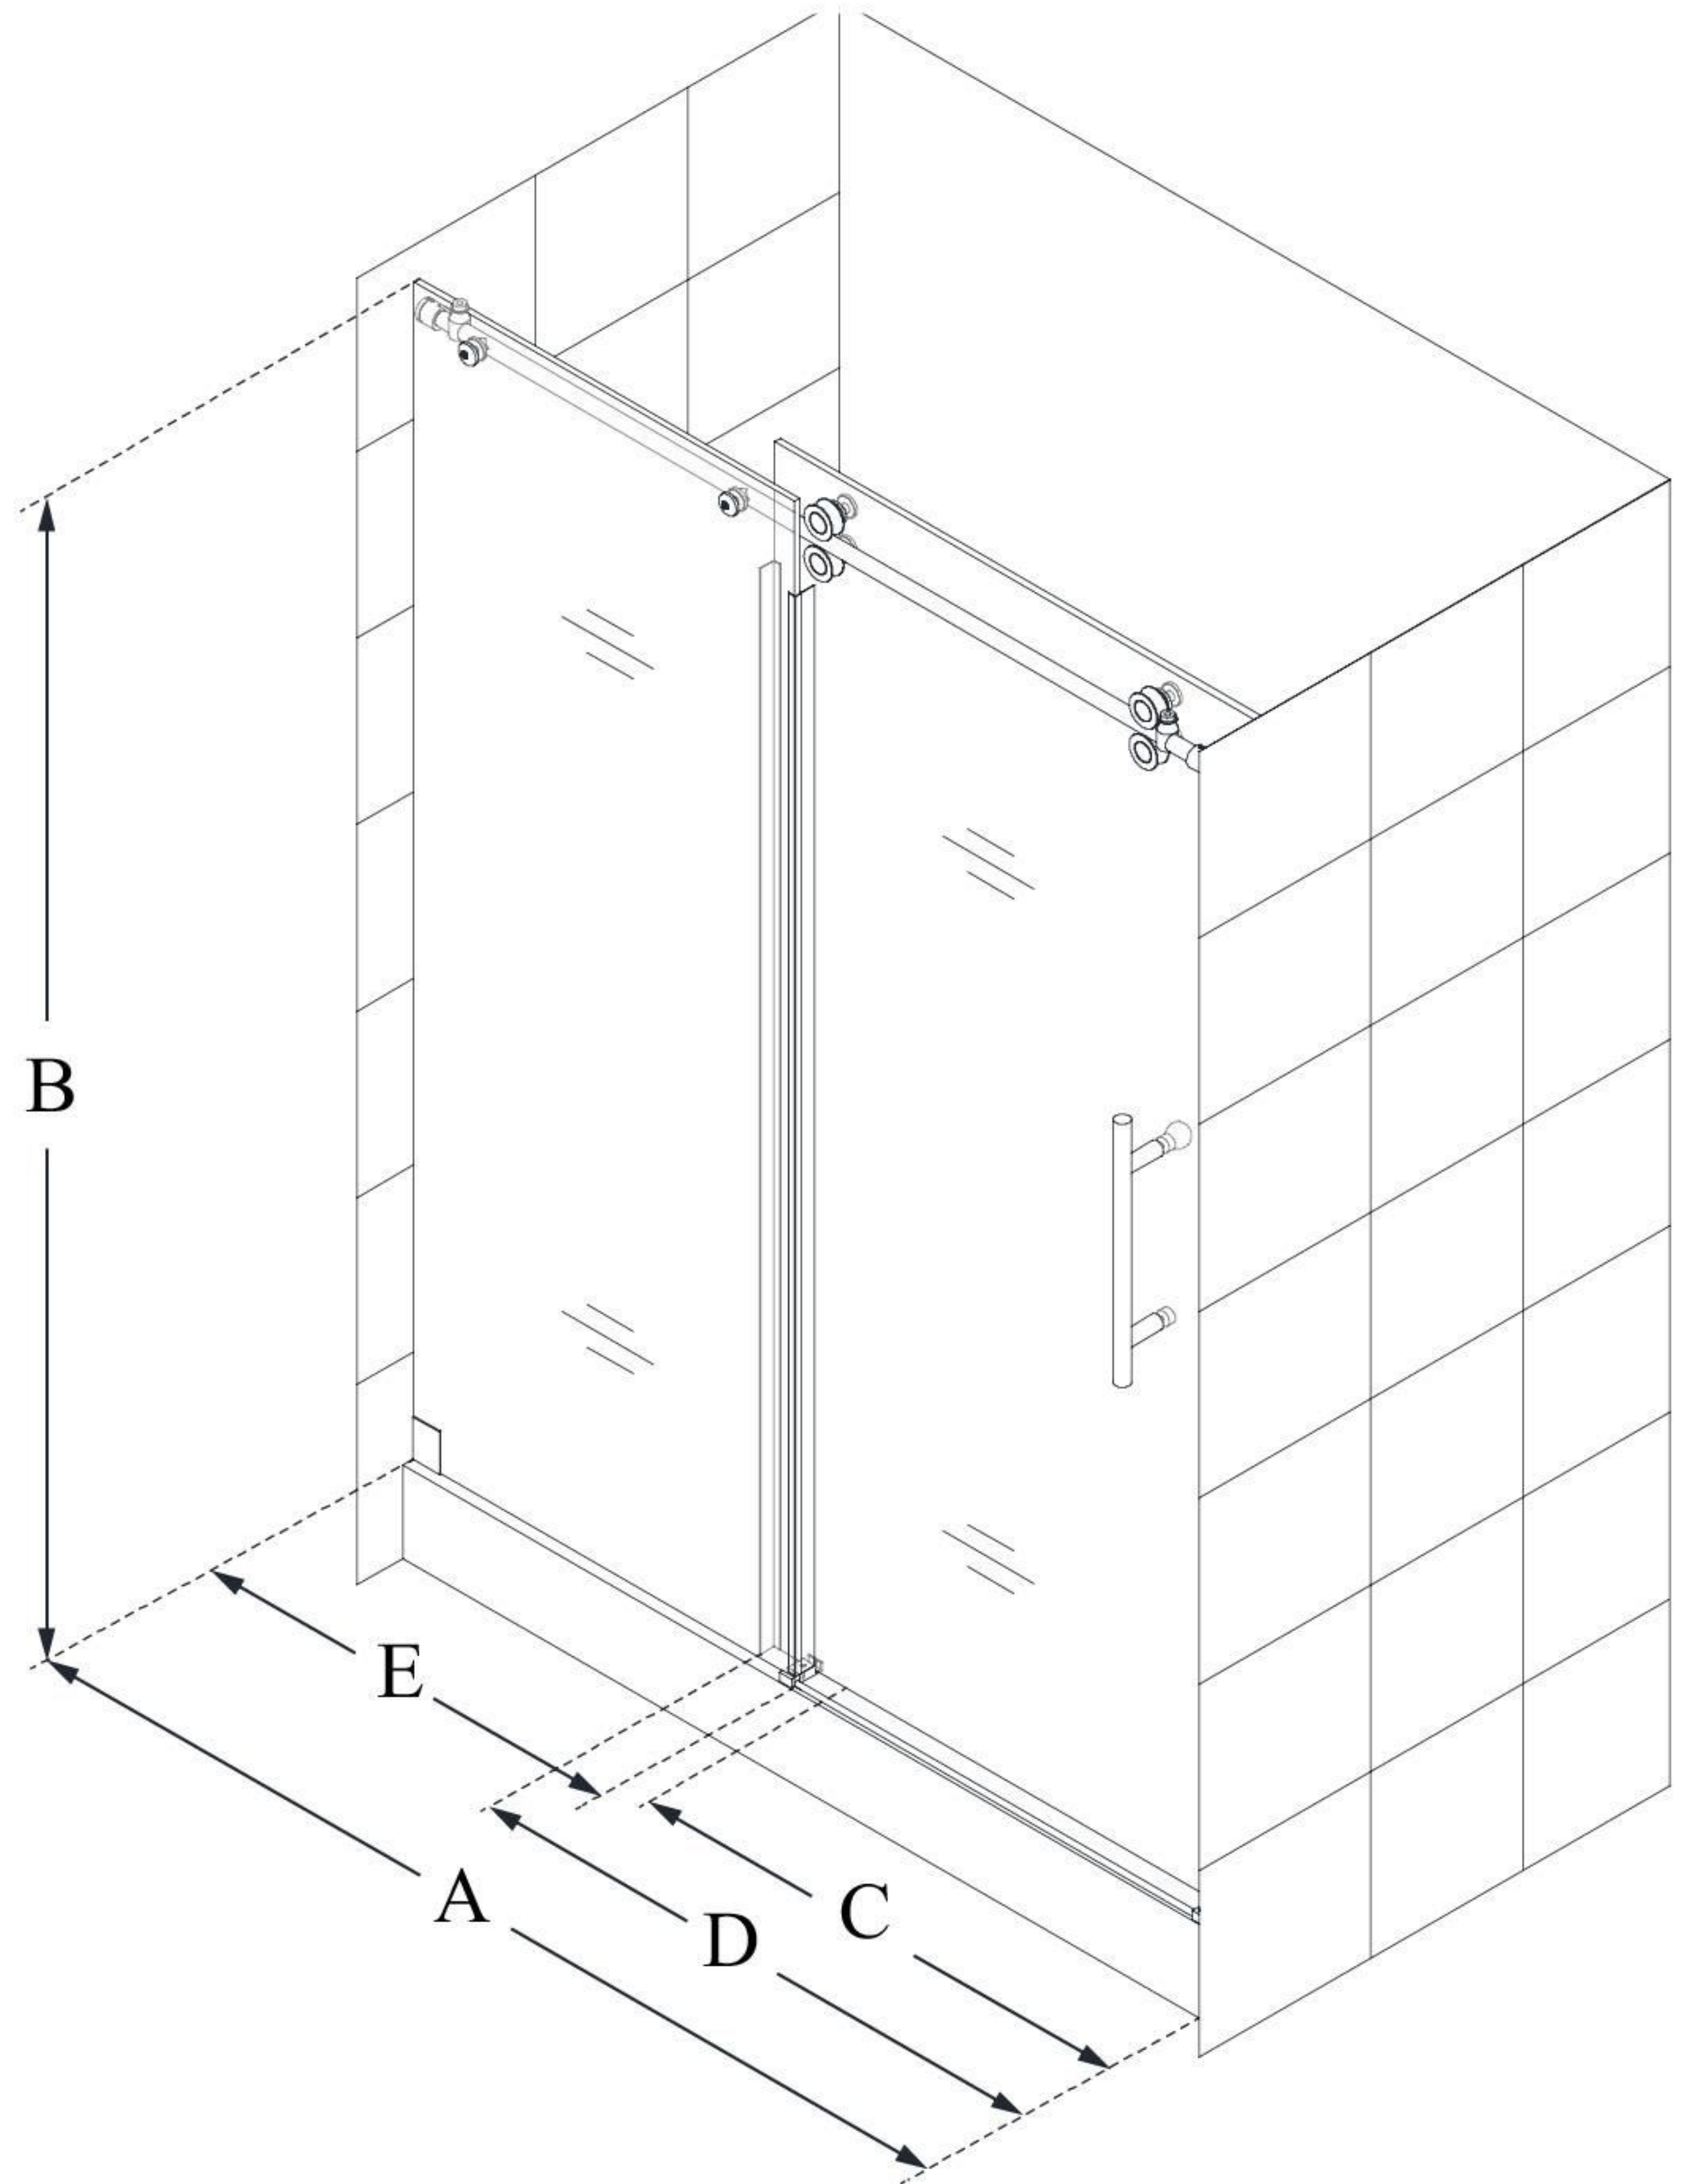

SHDR-61607620

ENIGMA-XO

DreamLine Enigma-XO 56-60 in.
W x 76 in. H Fully Frameless Sliding
Shower Door

SLIDING DOOR

CONFIGURATION DIMENSIONS:

A: 56" - 60"

MODEL WIDTH

B: 76"

MODEL HEIGHT

C: 22 - 26"

ACCESS WIDTH

D: 32"

DOOR WIDTH

E: 29 3/16"

INLINE PANEL WIDTH

DreamLine reserves the right to update or modify the hardware or materials pictured without prior notice for the purpose of product improvement and customer satisfaction.