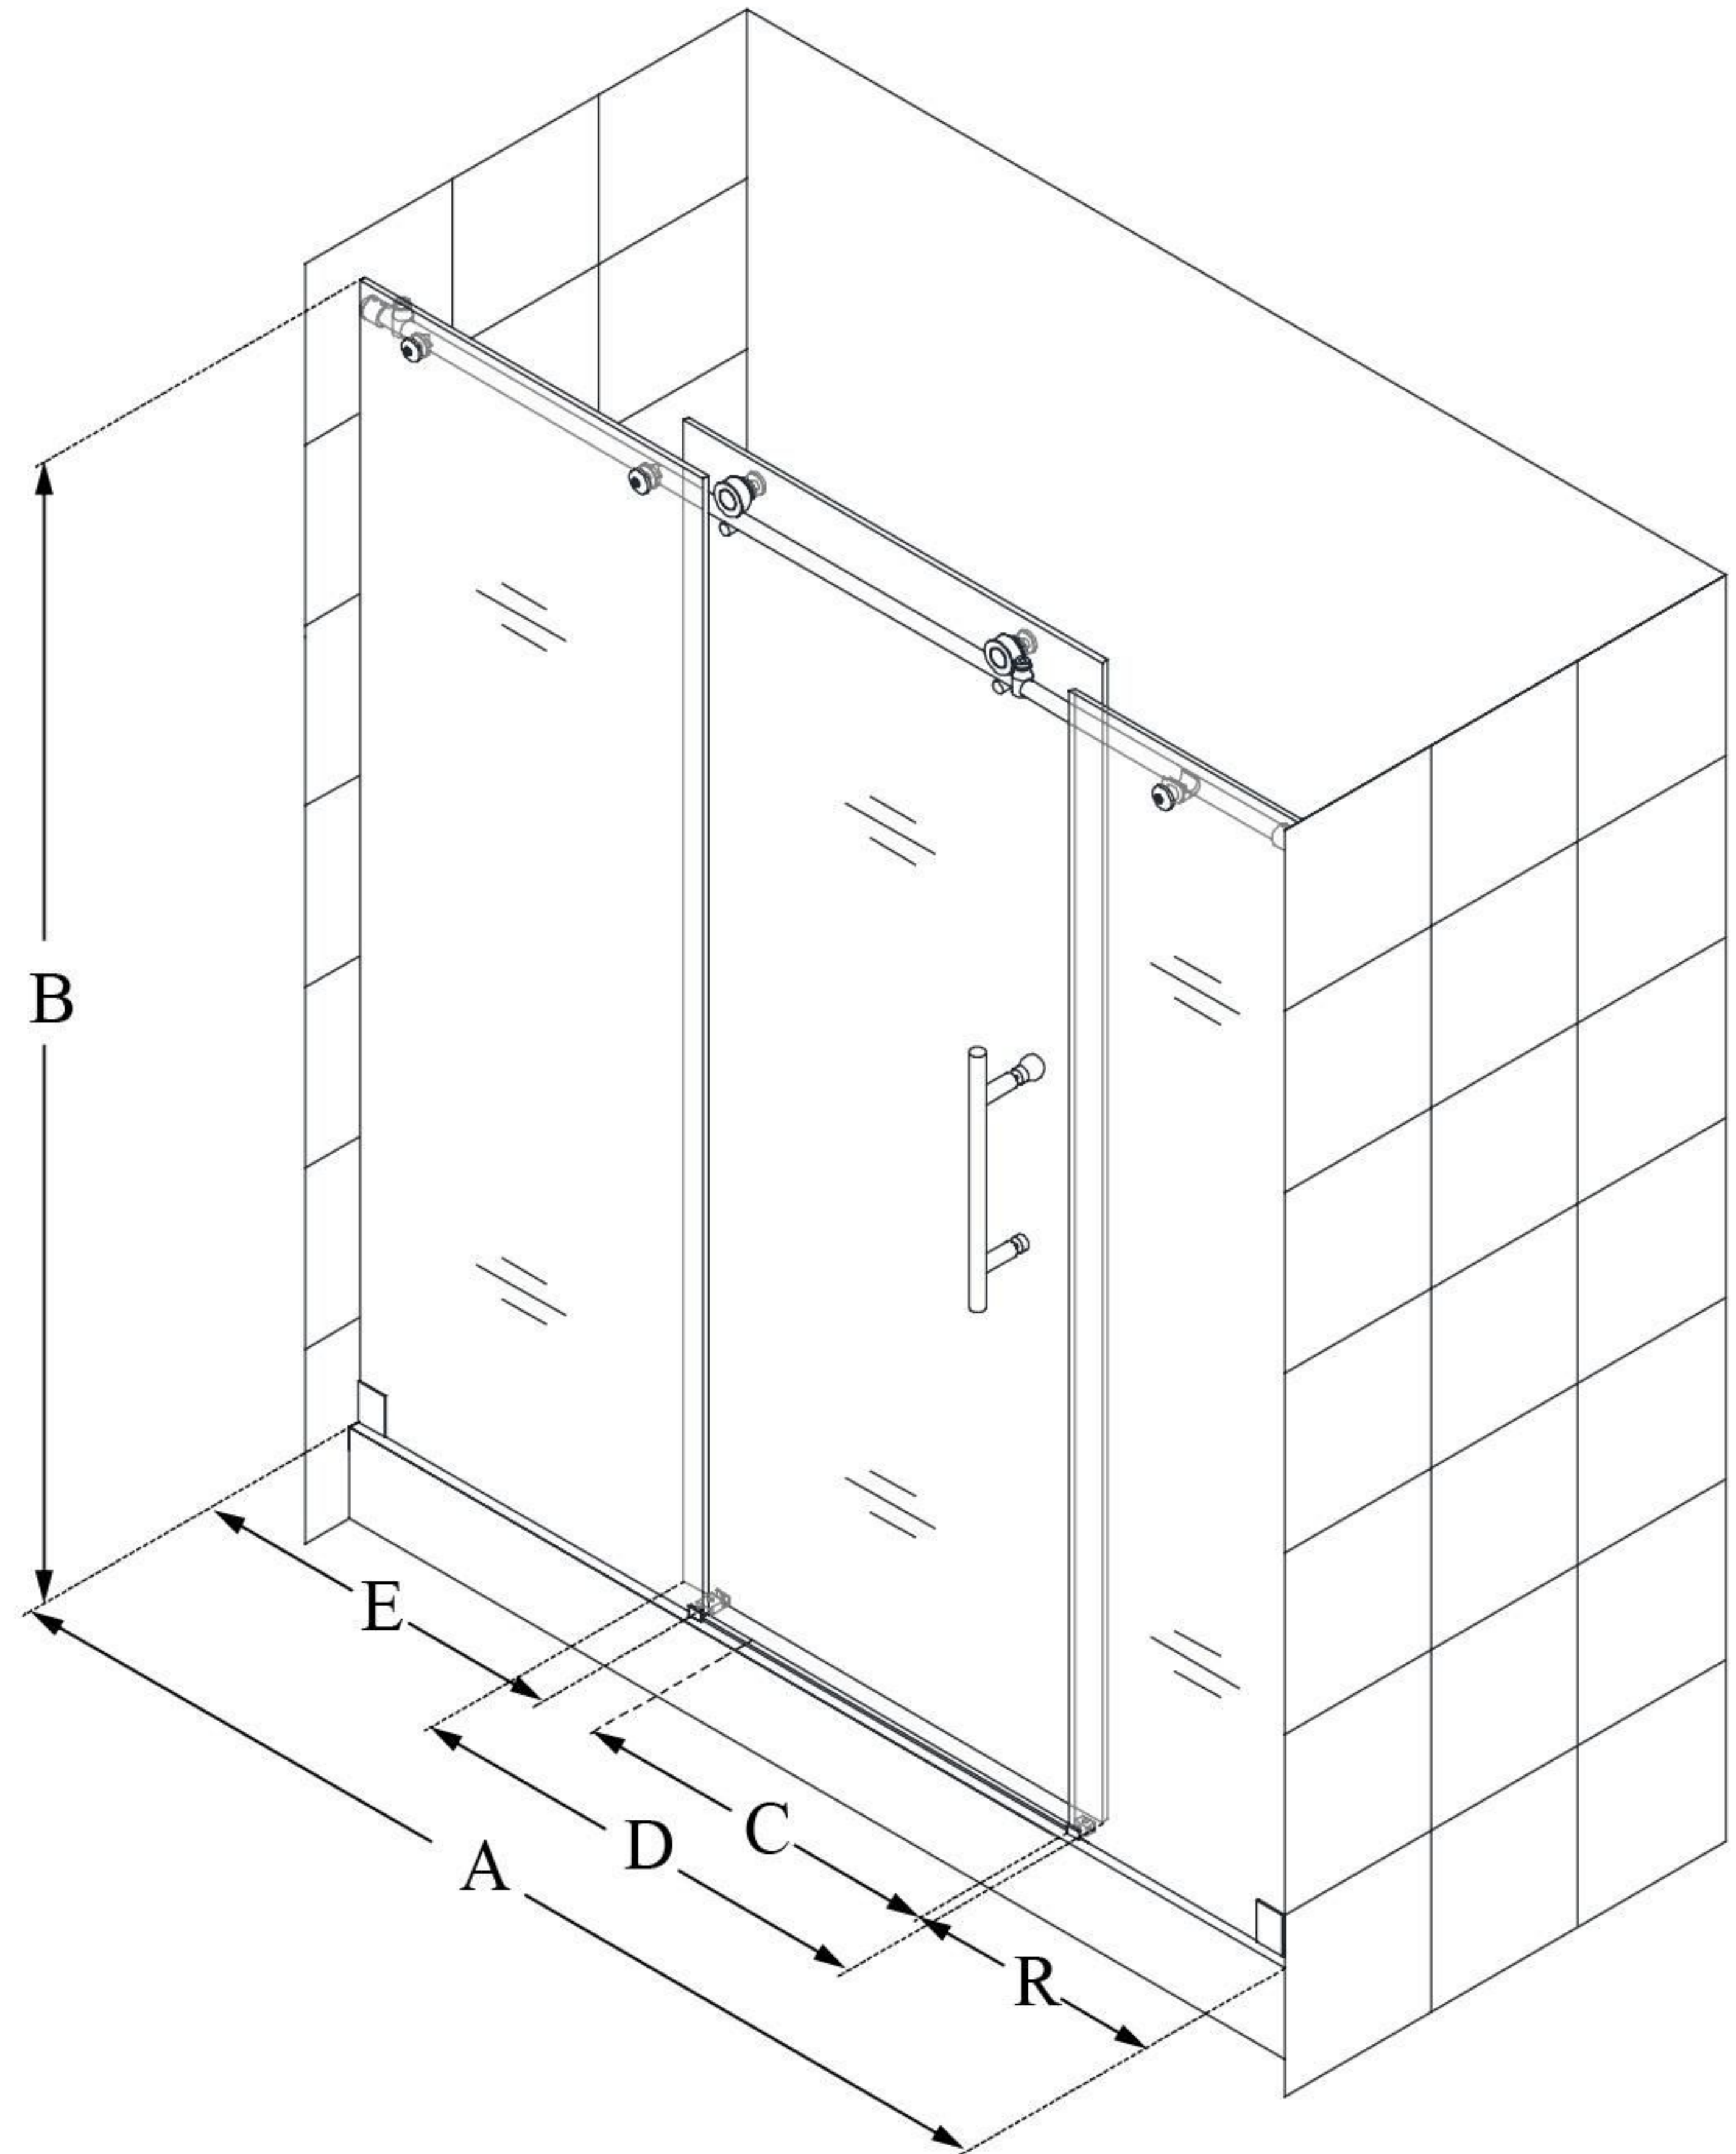

SHDR-61727610

ENIGMA-X

DreamLine Enigma-X 68-72" W
x 76" H Fully Frameless Sliding
Shower Door

SLIDING DOOR

CONFIGURATION DIMENSIONS:

A: 68 - 72"

MODEL WIDTH

B: 76"

MODEL HEIGHT

C: 21 5/8 - 25 5/8"

ACCESS WIDTH

D: 32"

DOOR WIDTH

E: 29 3/16"

INLINE PANEL WIDTH

R: 13 3/8"

ADDITIONAL INLINE PANEL WIDTH

DreamLine reserves the right to update or modify the hardware or materials pictured without prior notice for the purpose of product improvement and customer satisfaction.