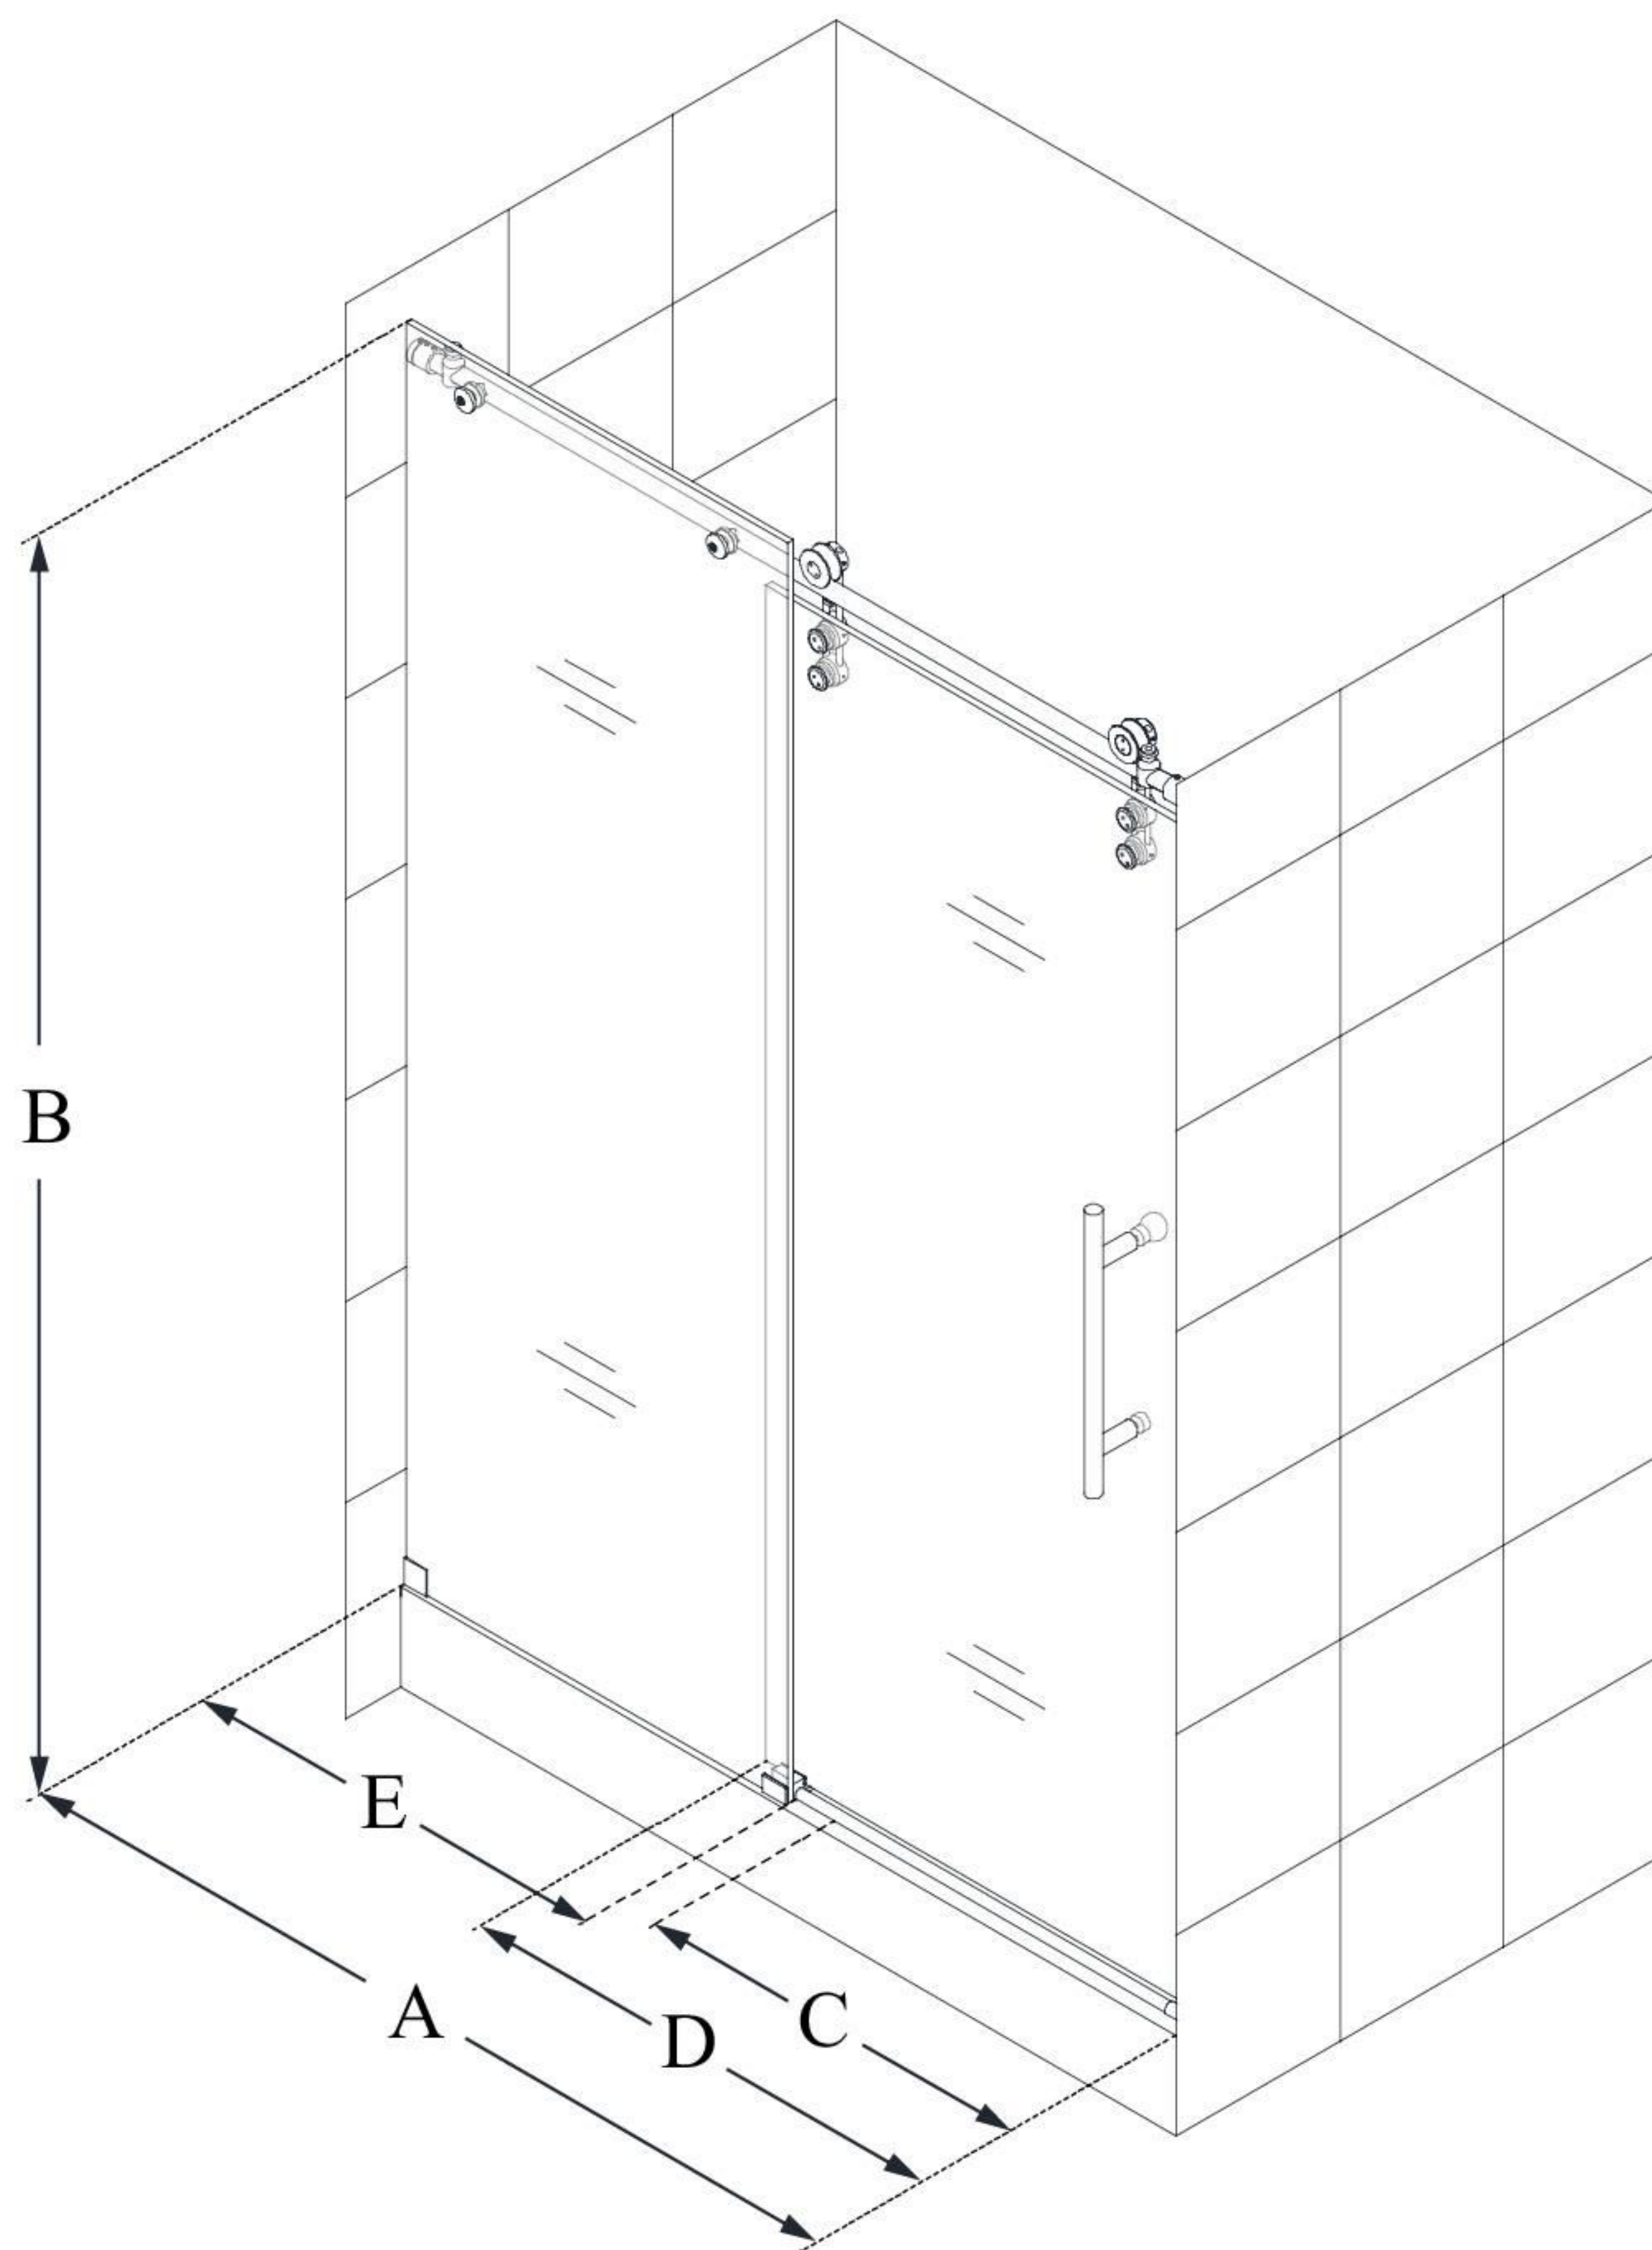

SHDR-6260760

ENIGMA-Z

DreamLine Enigma-Z 56-60" W
x 76" H Fully Frameless Sliding
Shower Door

SLIDING DOOR

CONFIGURATION DIMENSIONS:

A: 56 - 60"

MODEL WIDTH

B: 76"

MODEL HEIGHT

C: 23 - 27"

ACCESS WIDTH

D: 32"

DOOR WIDTH

E: 29 3/16"

INLINE PANEL WIDTH

DreamLine reserves the right to update or modify the hardware or materials pictured without prior notice for the purpose of product improvement and customer satisfaction.