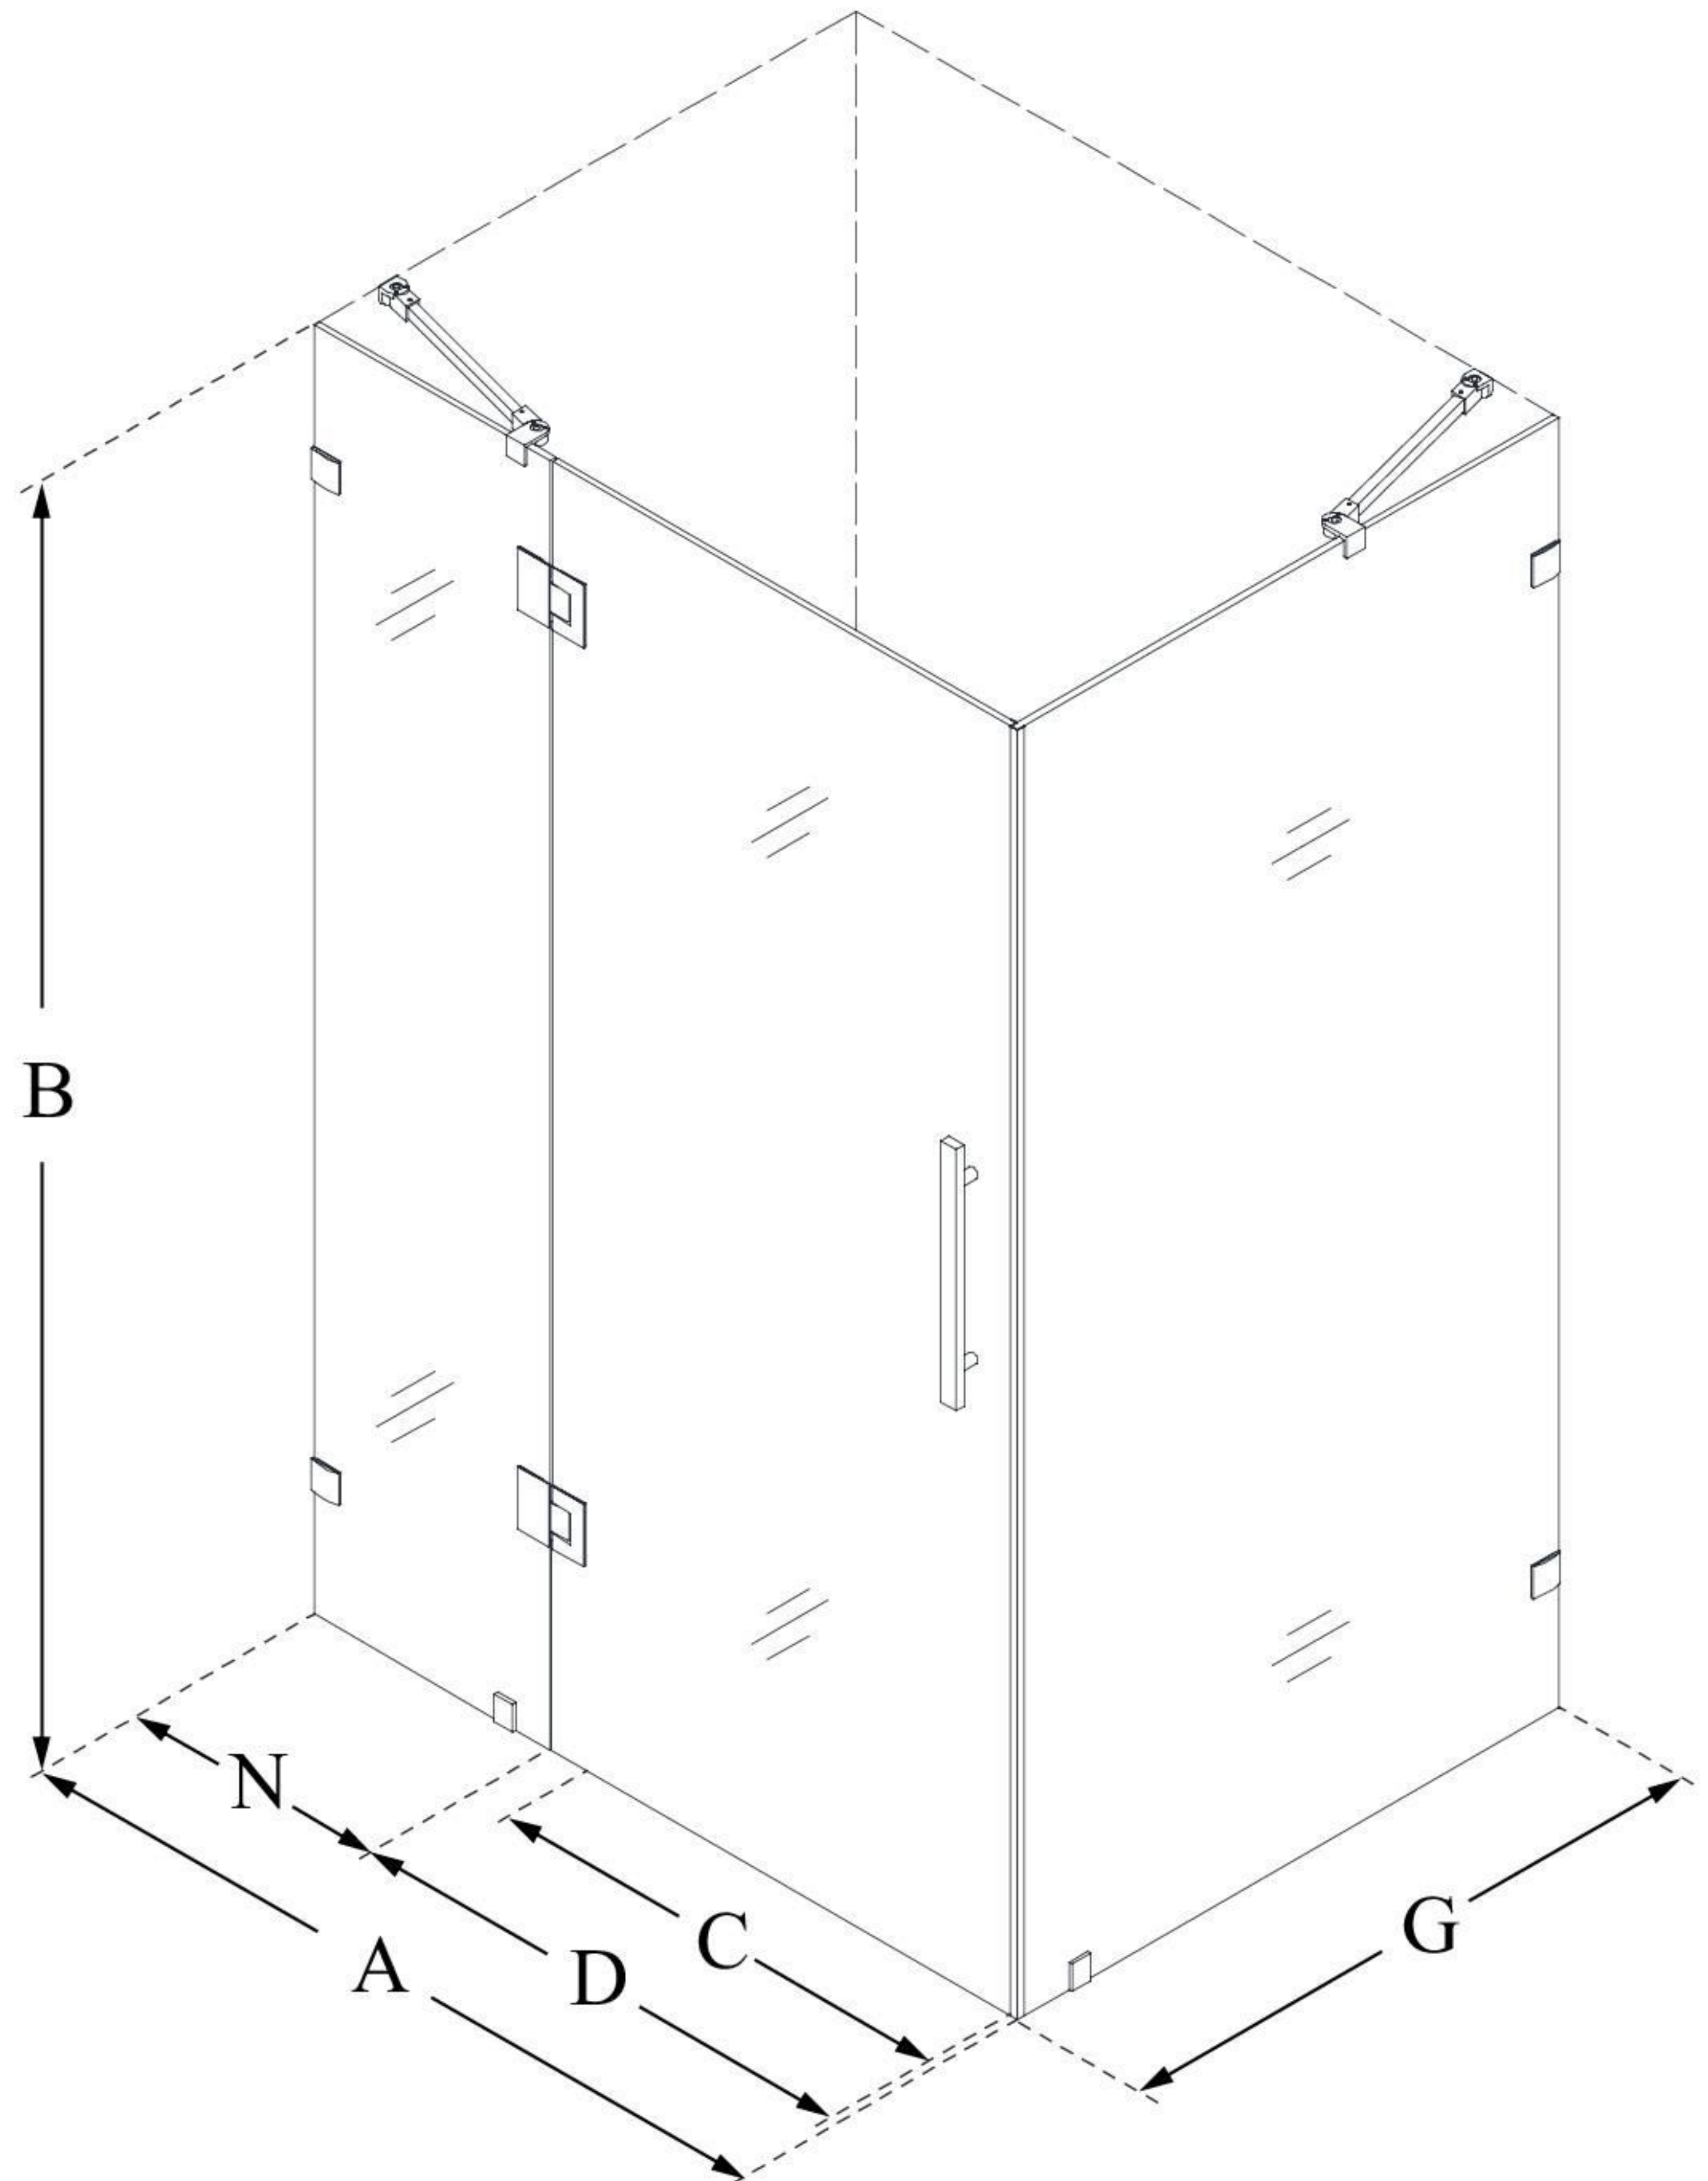

SHEN-1334460

QUATRA LUX

DreamLine Quatra Lux 34 1/4" D
x 46 3/8" W x 72" H Frameless
Hinged Shower Enclosure with
Support Arms

SWING DOOR

CONFIGURATION DIMENSIONS:

A: 46 3/8"

MODEL WIDTH

B: 72"

MODEL HEIGHT

C: 22 5/8"

ACCESS WIDTH

D: 23 5/8"

DOOR WIDTH

G: 34 1/4"

RETURN PANEL WIDTH

N: 22"

HINGE PANEL WIDTH

DreamLine reserves the right to update or modify the hardware or materials pictured without prior notice for the purpose of product improvement and customer satisfaction.