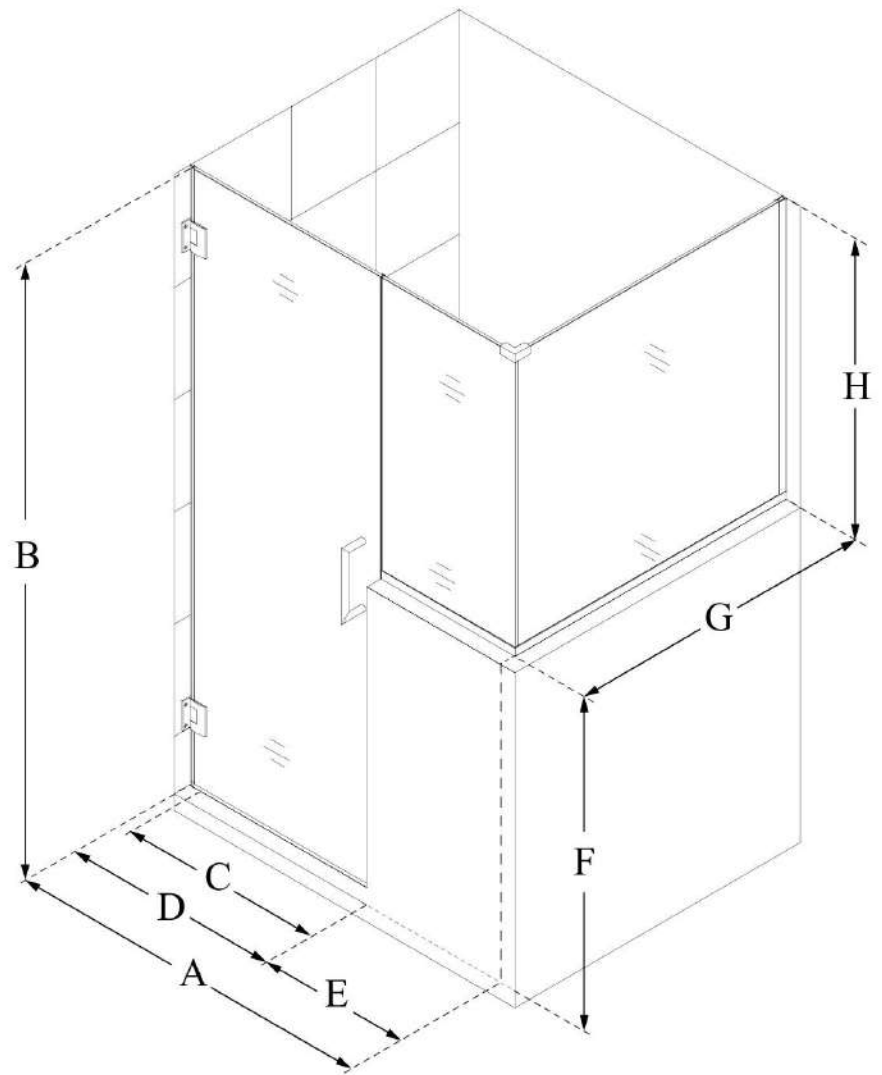

SHEN-2423243630

UNIDOOR PLUS

DreamLine Unidoor Plus 47" W
x 30 3/8" D x 72" H Frameless
Hinged Shower Enclosure, Clear
Glass

SWING DOOR

CONFIGURATION DIMENSIONS:

A: 47"	MODEL WIDTH
B: 72"	MODEL HEIGHT
C: 22"	ACCESS WIDTH
D: 23"	DOOR WIDTH
E: 24"	INLINE BUTTRESS PANEL WIDTH
F: 36"	BUTTRESS WALL HEIGHT
G: 30 3/8"	RETURN BUTTRESS PANEL WIDTH
H: 36"	BUTTRESS GLASS HEIGHT