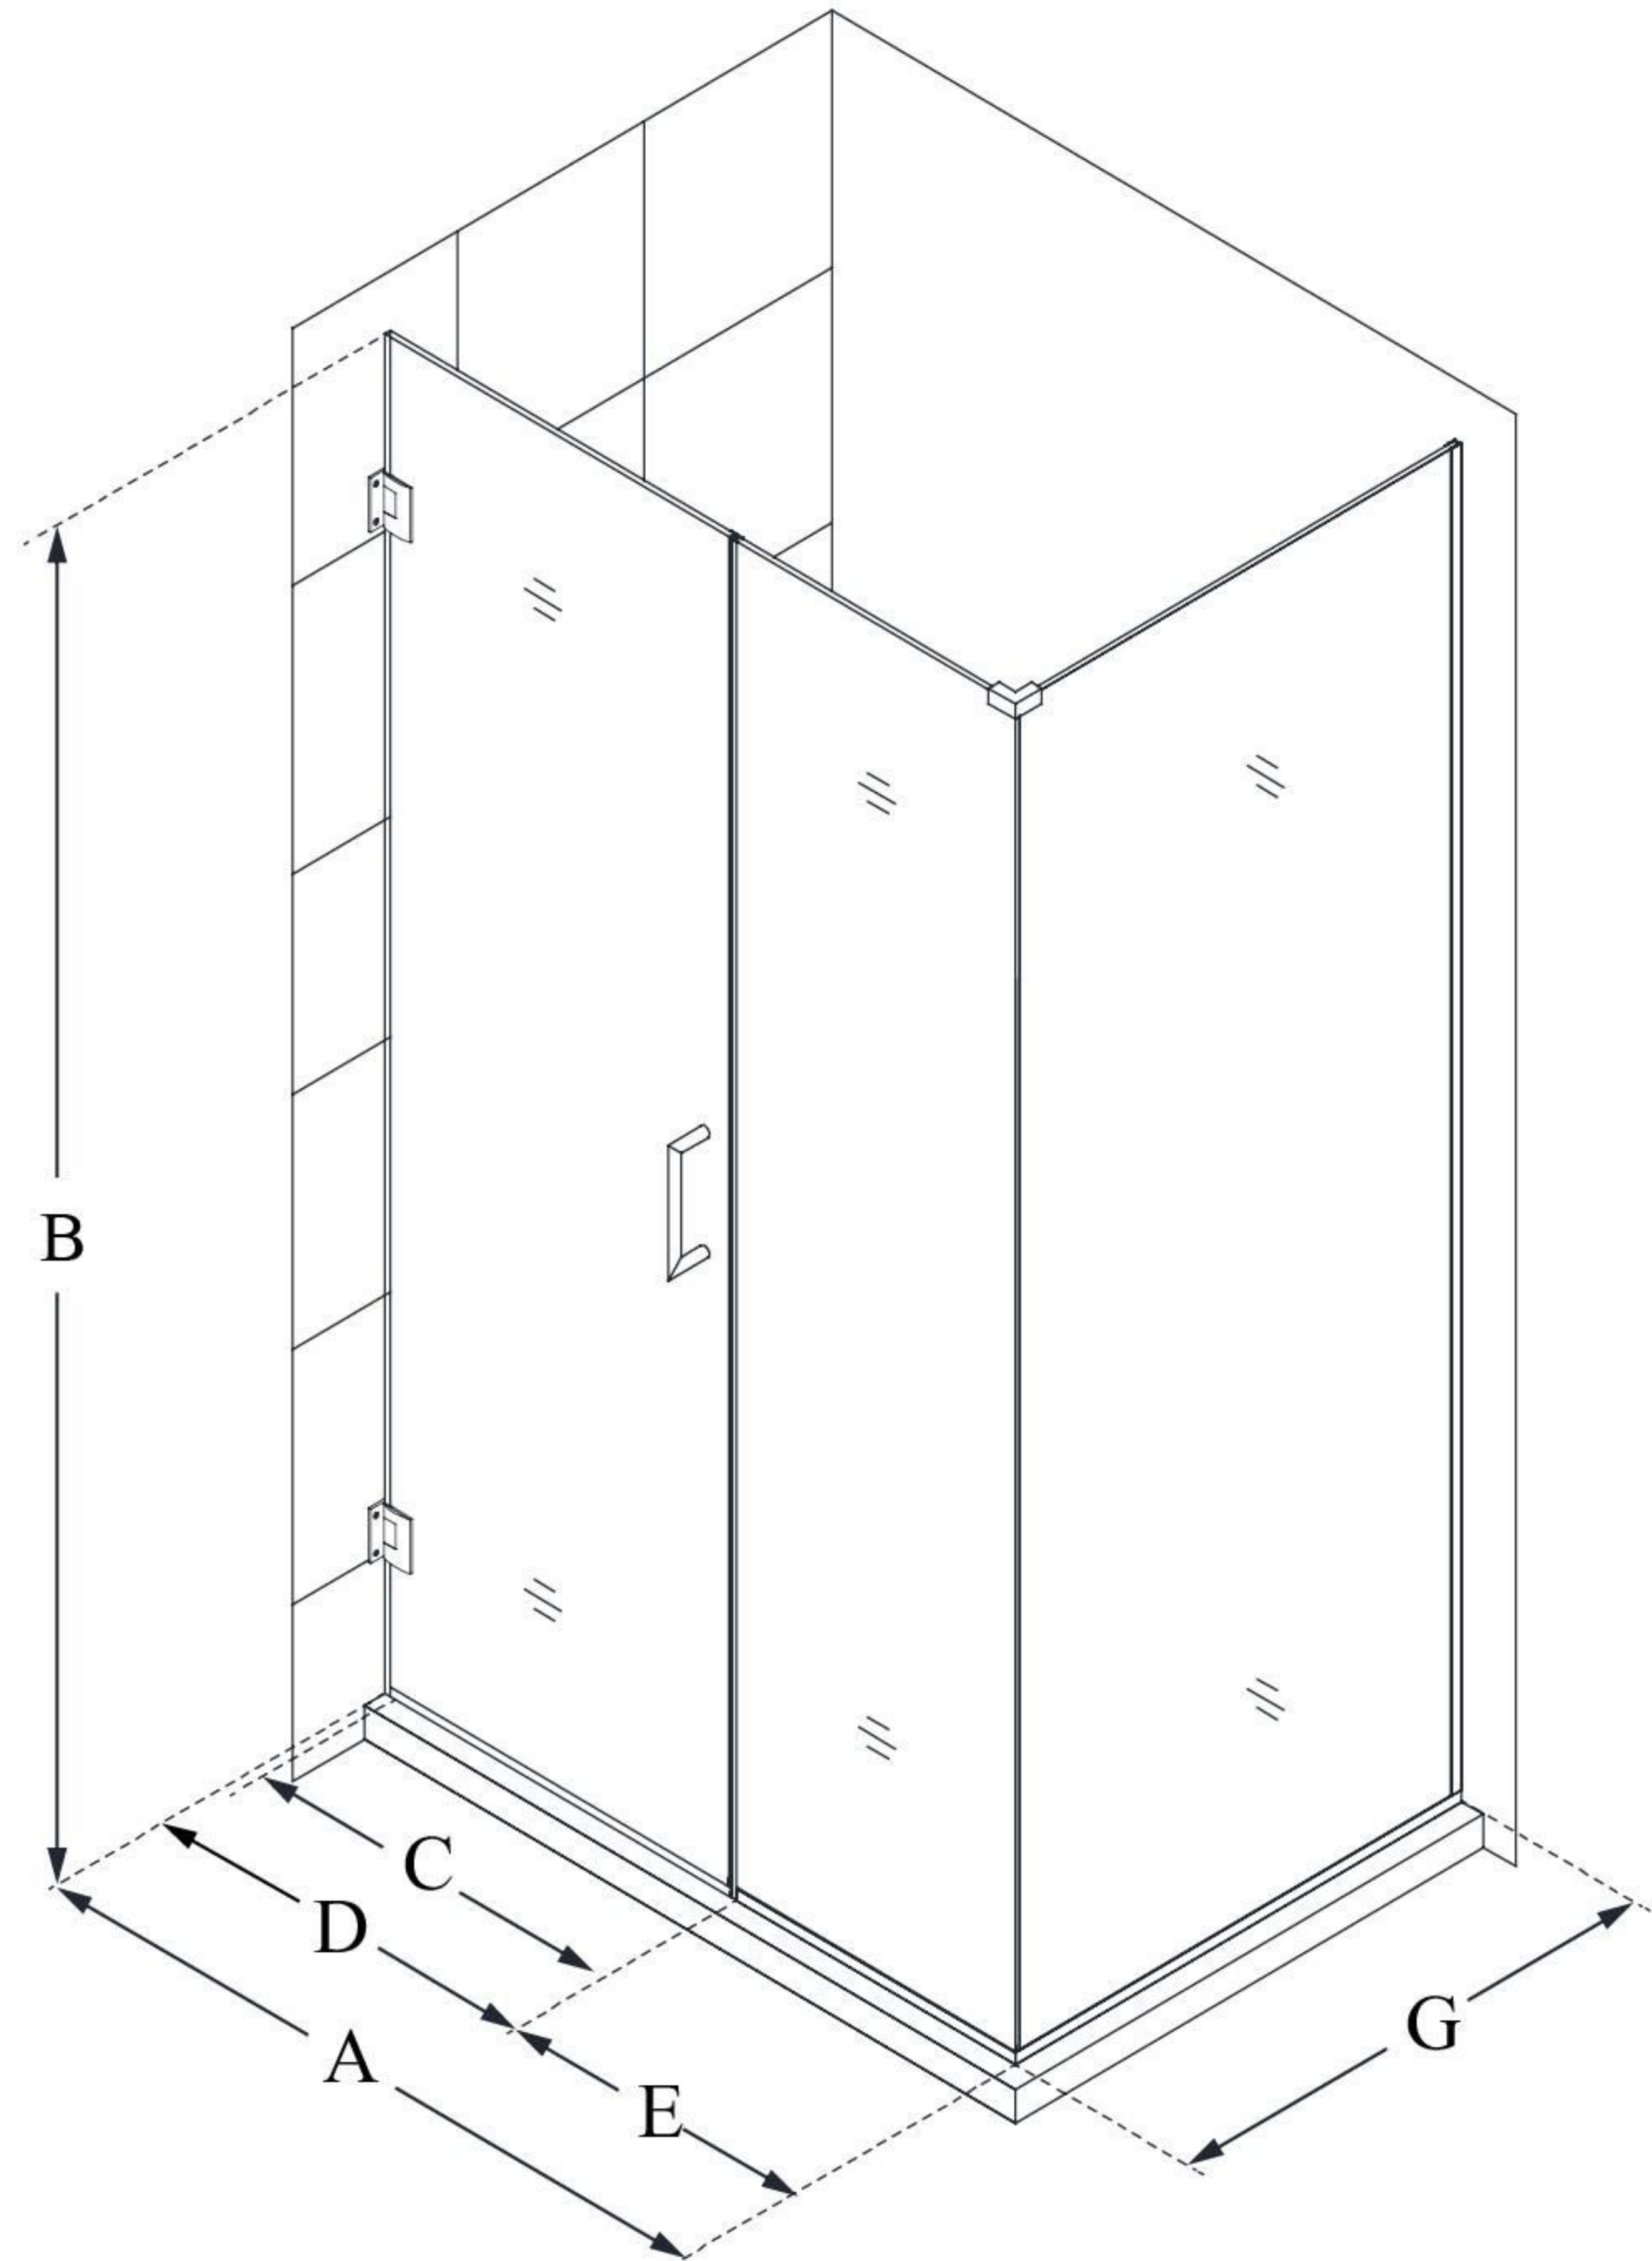

SHEN-24405340

UNIDOOR PLUS

DreamLine Unidoor Plus 40 1/2"
W x 34 3/8" D x 72" H Frameless
Hinged Shower Enclosure, Clear
Glass

SWING DOOR

CONFIGURATION DIMENSIONS:

A: 40 1/2"

MODEL WIDTH

B: 72"

MODEL HEIGHT

C: 25"

ACCESS WIDTH

D: 26"

DOOR WIDTH

E: 14 1/2"

INLINE PANEL WIDTH

G: 34 3/8"

RETURN PANEL WIDTH

DreamLine reserves the right to update or modify the hardware or materials pictured without prior notice for the purpose of product improvement and customer satisfaction.