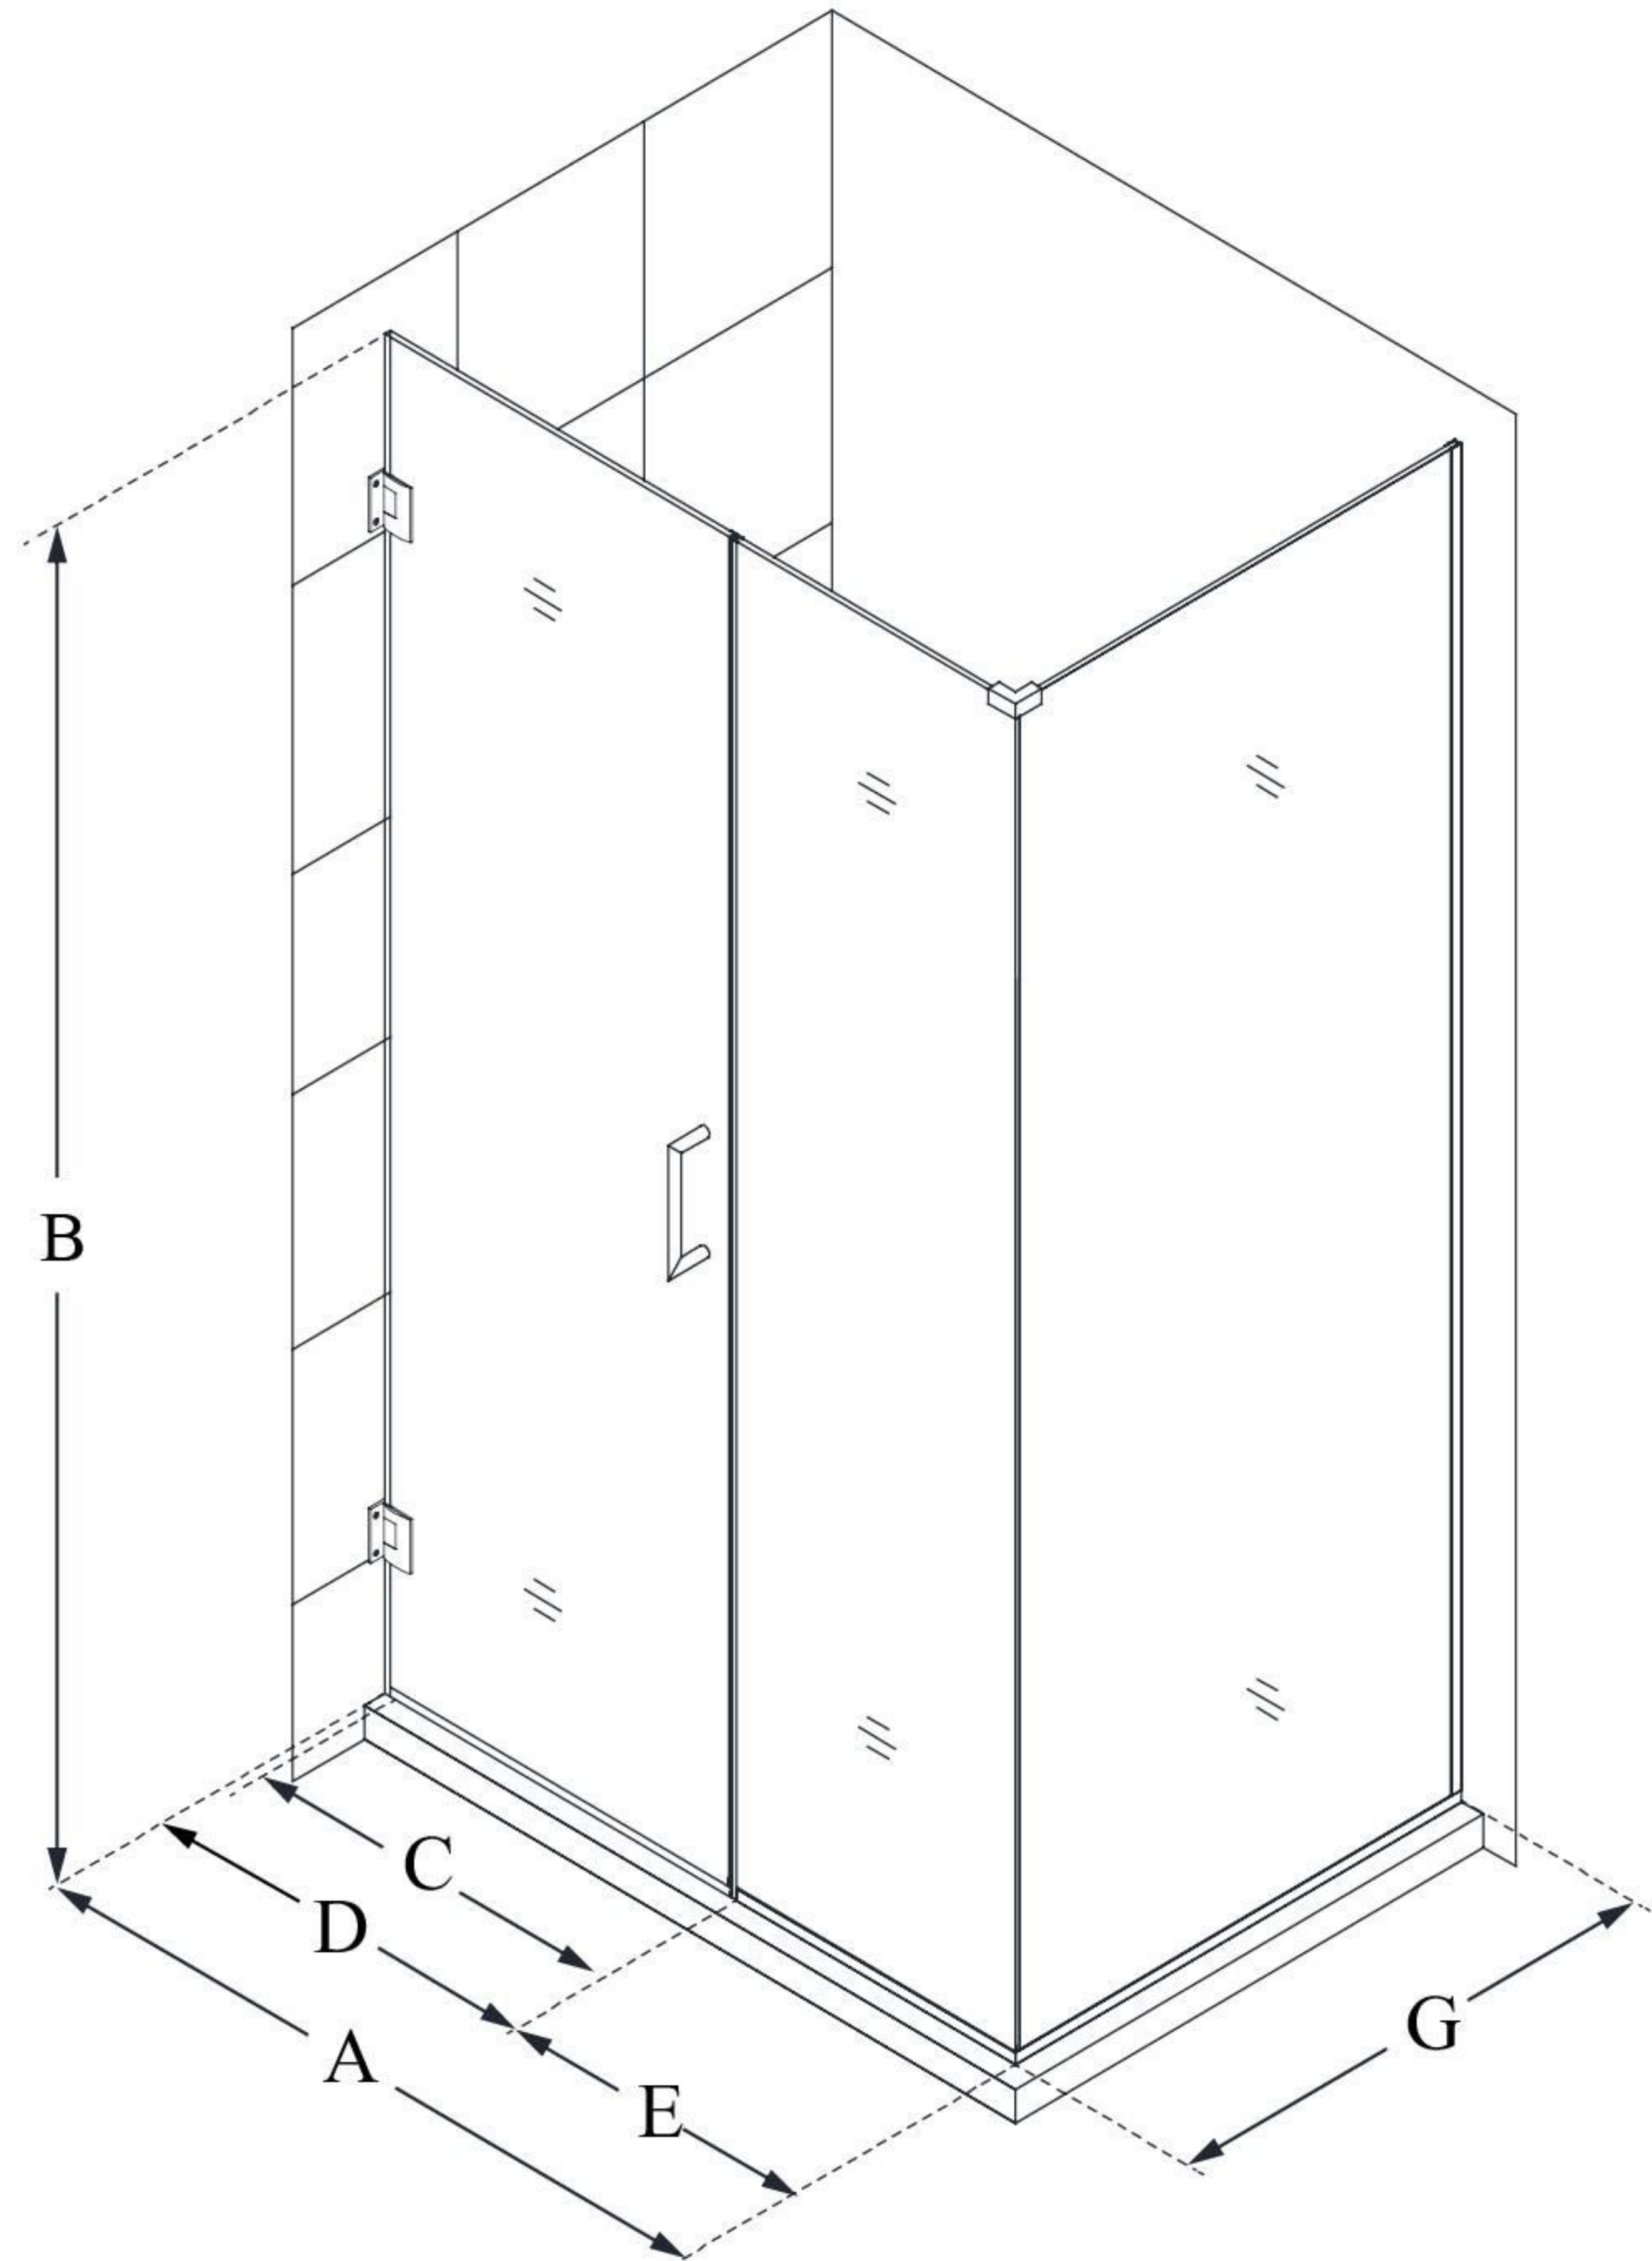

SHEN-24565340

UNIDOOR PLUS

DreamLine Unidoor Plus 56 1/2"
W x 34 3/8" D x 72" H Frameless
Hinged Shower Enclosure, Clear
Glass

SWING DOOR

CONFIGURATION DIMENSIONS:

A: 56 1/2"

MODEL WIDTH

B: 72"

MODEL HEIGHT

C: 25"

ACCESS WIDTH

D: 26"

DOOR WIDTH

E: 30 1/2"

INLINE PANEL WIDTH

G: 34 3/8"

RETURN PANEL WIDTH

DreamLine reserves the right to update or modify the hardware or materials pictured without prior notice for the purpose of product improvement and customer satisfaction.