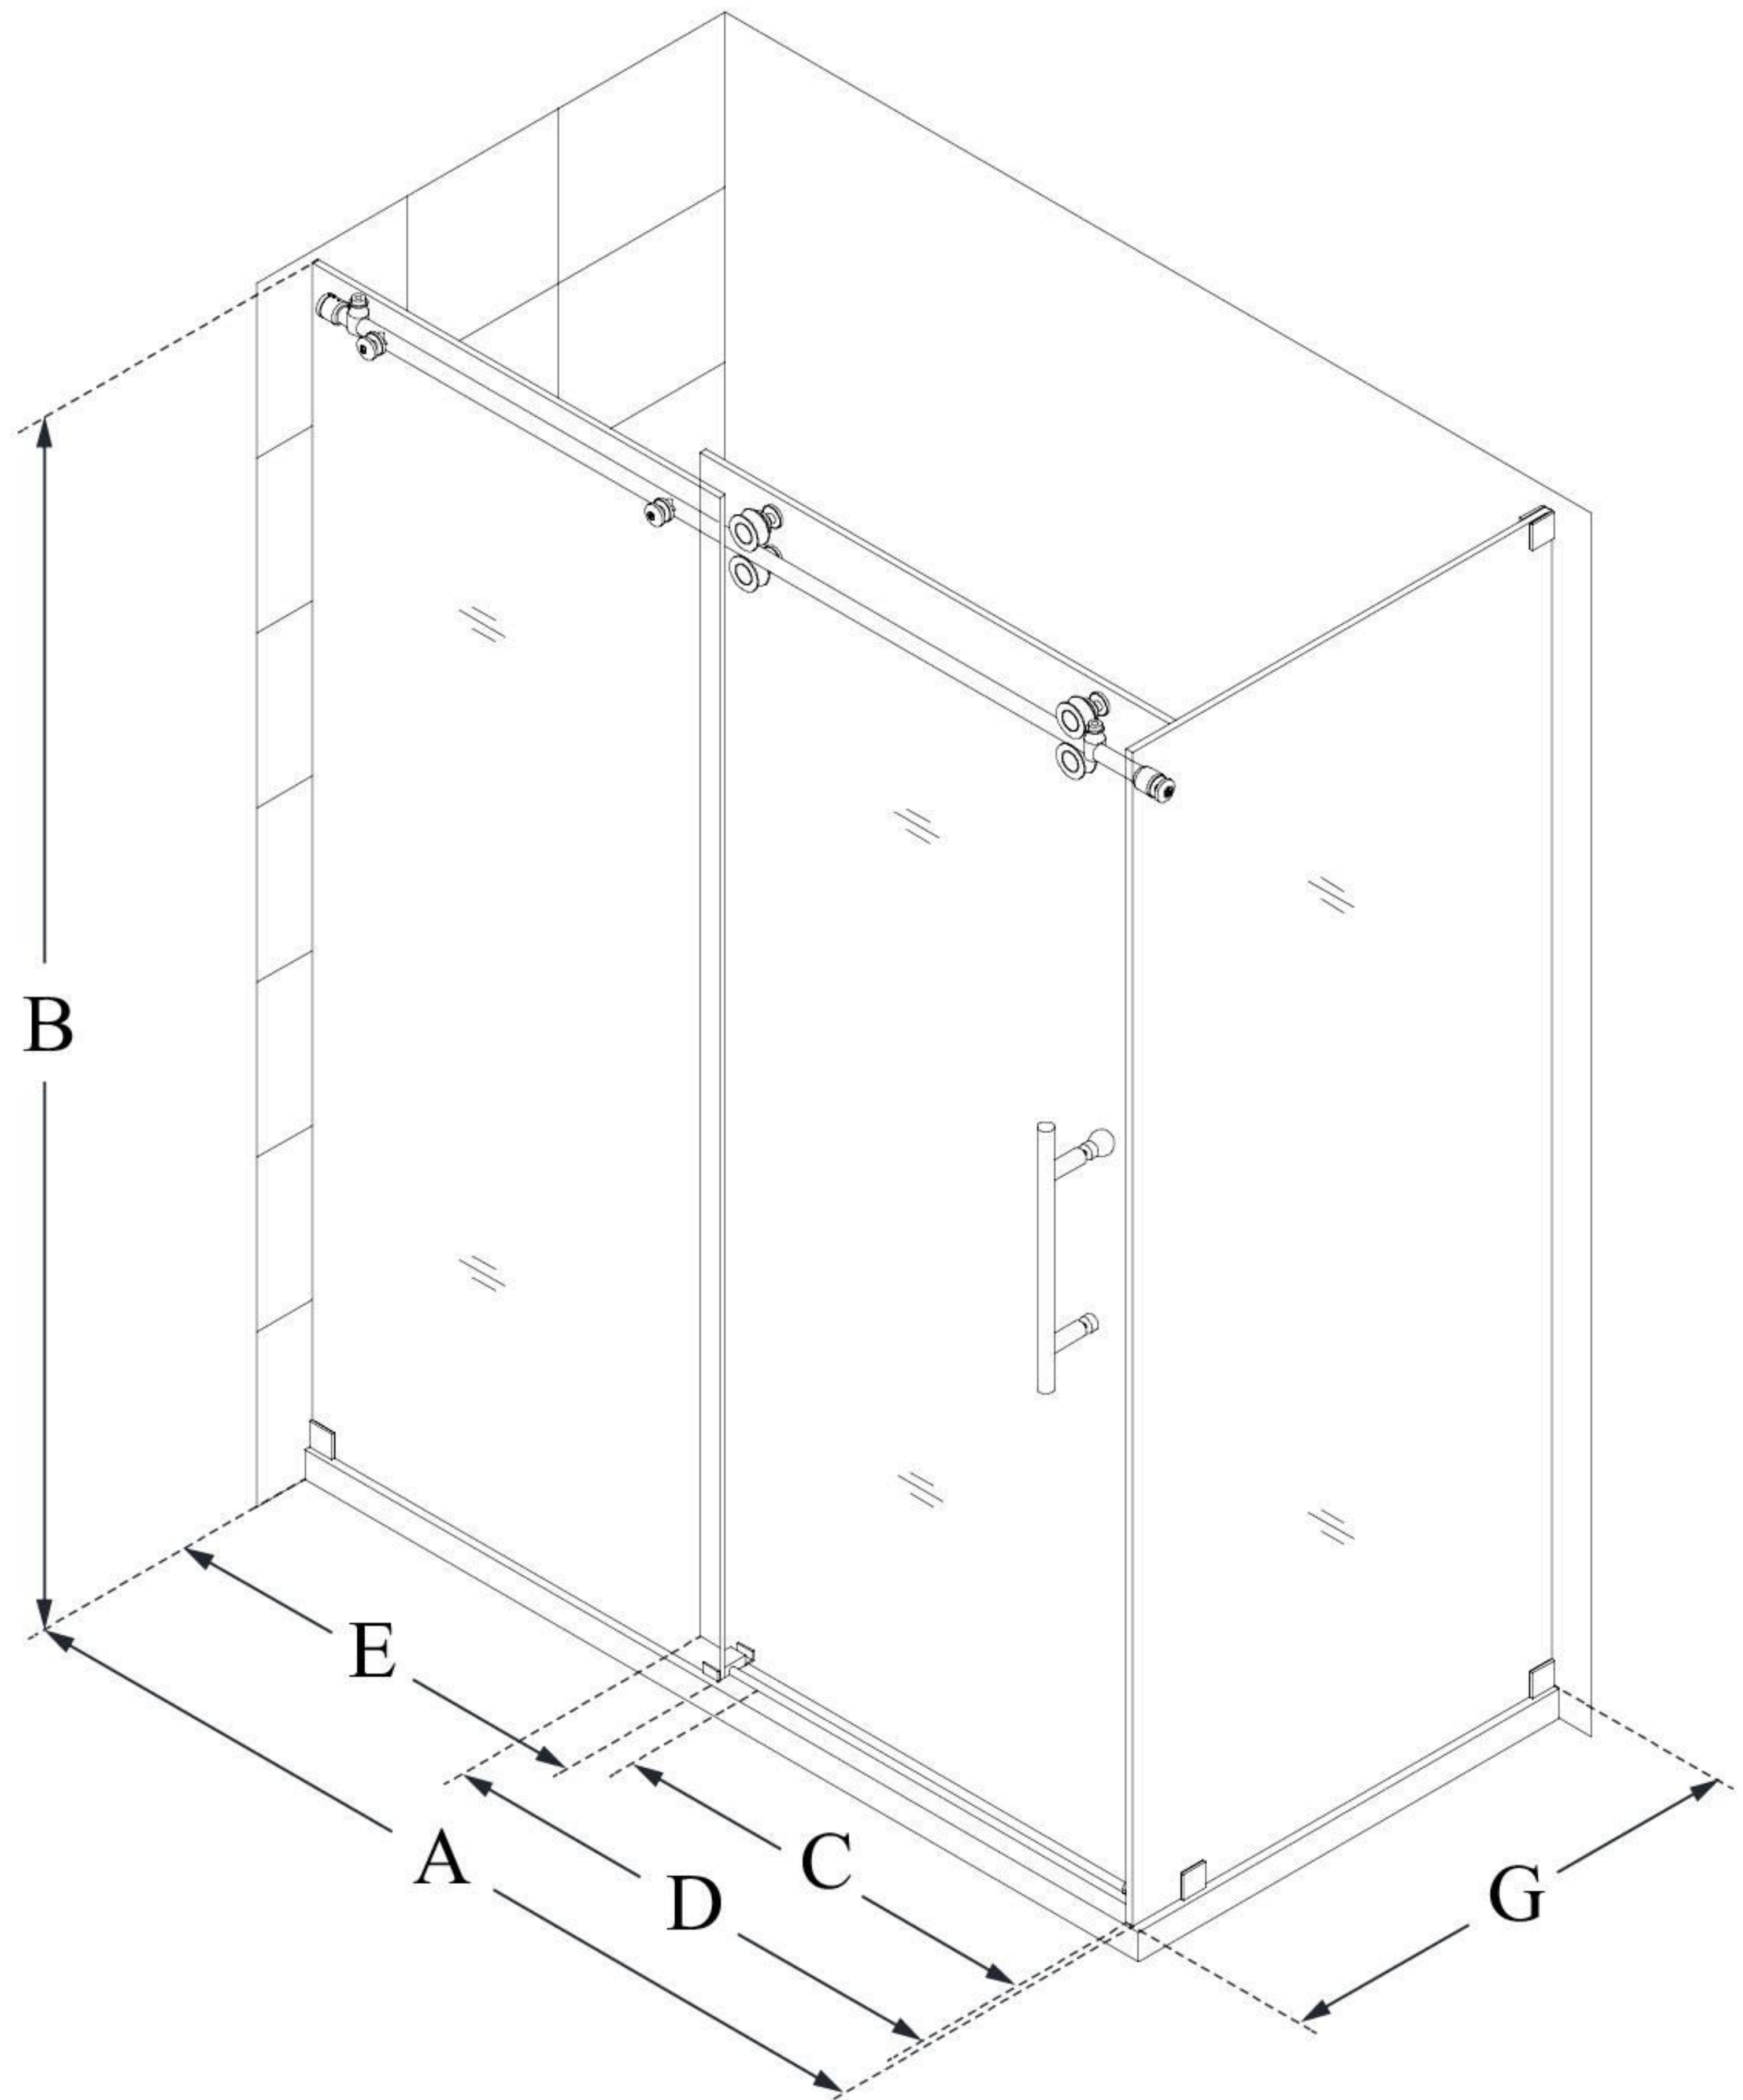

SHEN-6134482

ENIGMA-XO

DreamLine Enigma-XO 34 1/2
in. D x 48 3/8 in. W x 76 in. H
Fully Frameless Sliding Shower
Enclosure

SLIDING DOOR

CONFIGURATION DIMENSIONS:

A: 44 3/8" - 48 3/8"

MODEL WIDTH

B: 76"

MODEL HEIGHT

C: 16 - 20"

ACCESS WIDTH

D: 26"

DOOR WIDTH

E: 23 1/8"

INLINE PANEL WIDTH

G: 34 1/2"

RETURN PANEL WIDTH

DreamLine reserves the right to update or modify the hardware or materials pictured without prior notice for the purpose of product improvement and customer satisfaction.