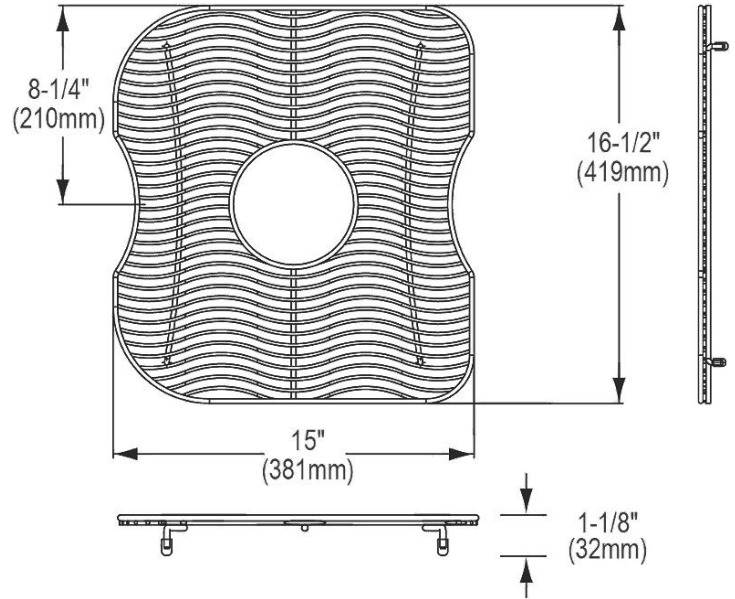

PART: _____ QTY: _____

PROJECT: _____

CONTACT: _____

DATE: _____

NOTES: _____

APPROVAL: _____

In keeping with our policy of continuing product improvement, Elkay reserves the right to change product specifications without notice. Please visit elkay.com for the most current version of Elkay product specification sheets. This specification describes an Elkay product with design, quality, and functional benefits to the user. When making a comparison of other producers' offerings, be certain these features are not overlooked.