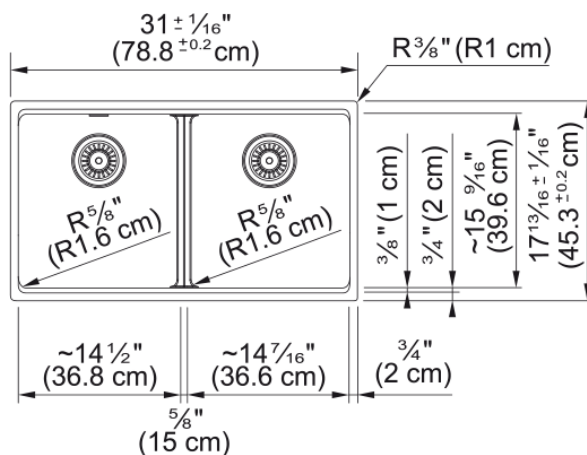

## Technical Data

### Product Dimensions

Exterior size: right to left	31.008
Exterior size: front to back	17.835
Large bowl size: right to left	14.252
Large bowl size: front to back	15.606
Large bowl: depth	9.492
Small bowl size: right to left	14.252
Small bowl size: front to back	15.606
Small bowl: depth	9.492

### Installation

Minimum cabinet size	36"
----------------------	-----