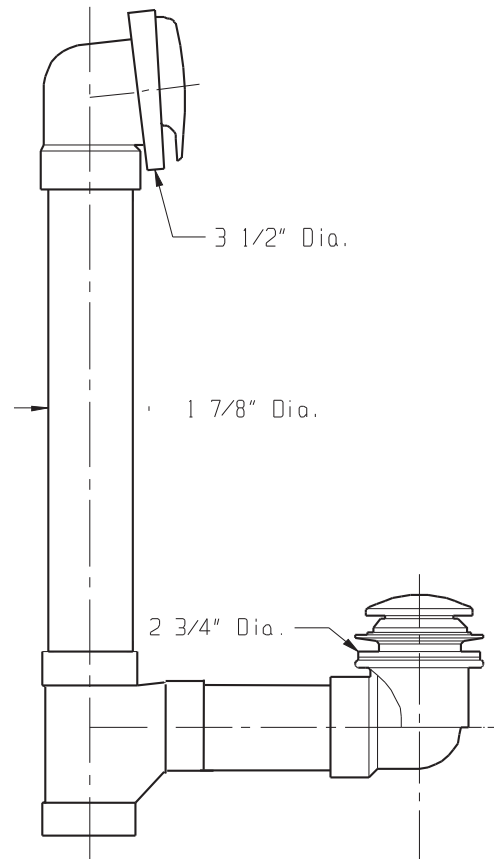

Suffixes Available:

None

Job Name	
Date	
Model Specified	
Quantity	
Customer	
Contractor	
Architect/engineer	

Gerber Toll Free Technical Support: 888-648-6466
www.gerberonline.com