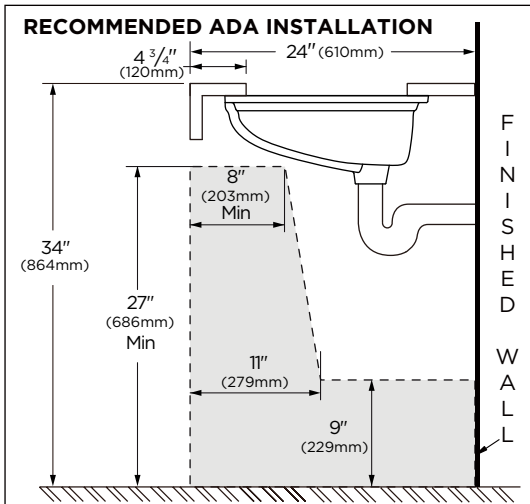

Features:

12-760

- Vitreous China
- 20 1/2" x 17 3/16" Lavatory
- 18 1/8" x 14 3/4" Bowl
- Concealed Front Overflow
- Available in White and Biscuit

Fixtures:

Models	12-760
Height	7 7/16"
Width	20 1/2"
Depth	17 3/16"
Inside Basin Dimensions	18 1/8" x 14 3/4"
Shipping Weight	24 lbs

Warranty:

- Limited Lifetime Warranty

NOTES: All dimensions are in inches and millimeters. Illustrations may not be drawn to scale. Sealing compound containing oil should never be used when installing basin under marble slab. Due to variation in ware we recommend using basin as a template. Anchoring device furnished only when specified.

IMPORTANT: Dimensions of fixtures are nominal and may vary within the range of tolerances established by ASME standard A 112.19.2