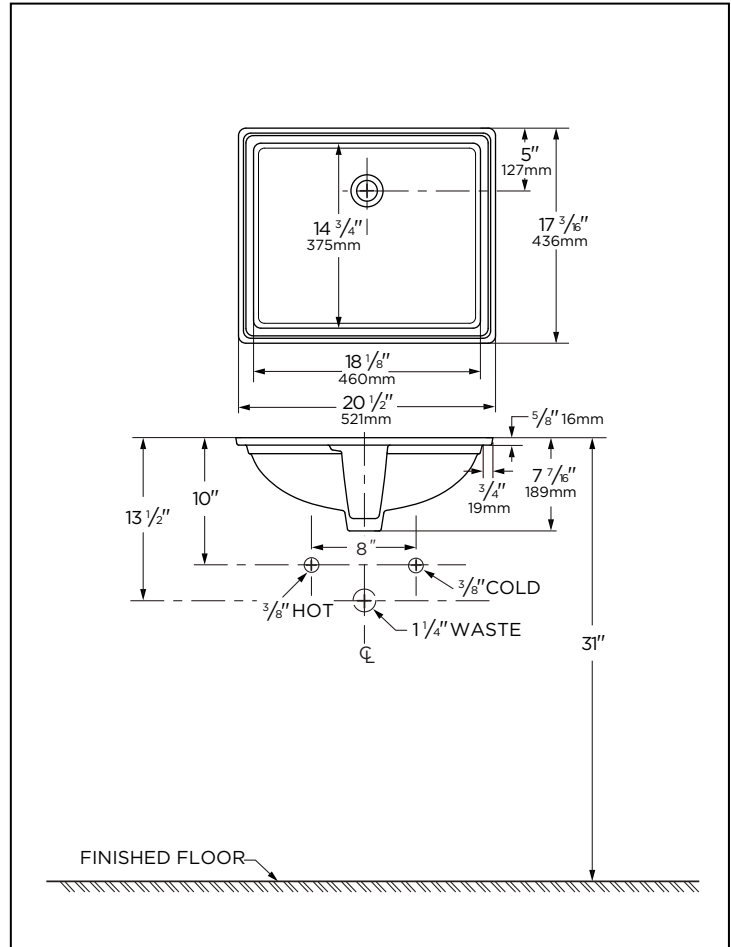

Features:

12-760

- Vitreous China
- 20 1/2" x 17 3/16" Lavatory
- 18 1/8" x 14 3/4" Bowl
- Concealed Front Overflow
- Available in White and Biscuit

Fixtures:

Models	12-760
Height	7 7/16"
Width	20 1/2"
Depth	17 3/16"
Inside Basin Dimensions	18 1/8" x 14 3/4"
Shipping Weight	24 lbs

Warranty:

- Limited Lifetime Warranty

NOTES: All dimensions are in inches and millimeters. Illustrations may not be drawn to scale. Sealing compound containing oil should never be used when installing basin under marble slab. Due to variation in ware we recommend using basin as a template. Anchoring device furnished only when specified.

IMPORTANT: Dimensions of fixtures are nominal and may vary within the range of tolerances established by ASME standard A 112.19.2