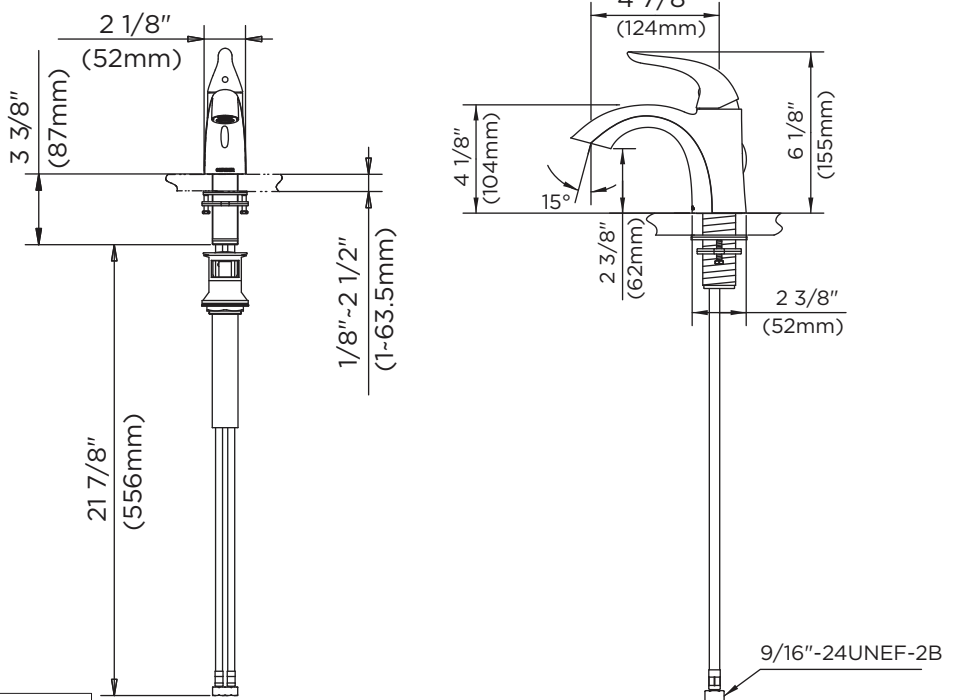

Suffixes Available:

- -BN Brushed Nickel

Job Name	
Date	
Model Specified	
Quantity	
Customer	
Contractor	
Architect/engineer	

Gerber Toll Free Technical Support: 1-888-648-6466
www.gerberonline.com