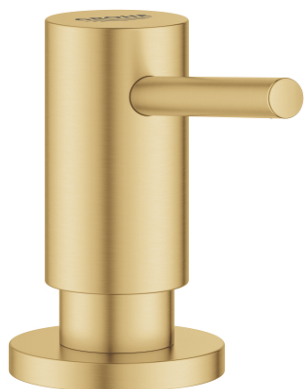

Cosmopolitan Soap Dispenser

MODEL # 40535GN0

Pure Freude
an Wasser

GROHE

Product Description:

Cosmopolitan Soap Dispenser

Standard Specification:

- For liquid soaps
- Storage bin 500 ml
- **GROHE StarLight** finish

Color:

- 40535GN0 Brushed cool sunrise