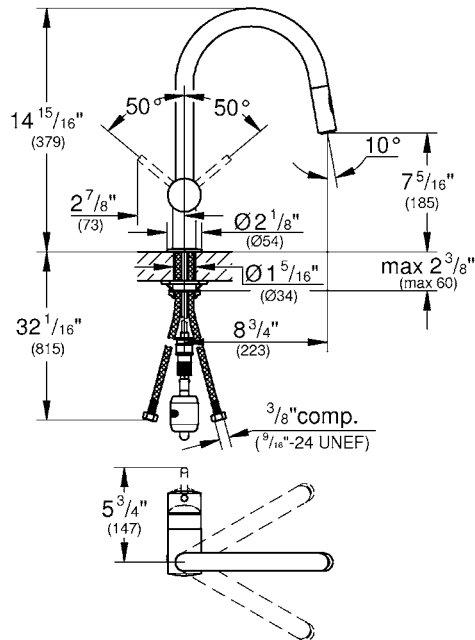

MINTA
Single-Handle Kitchen Faucet
MODEL # 31378003

Pure Freude
an Wasser

Product Description:
MINTA
Single-Handle Kitchen Faucet

Standard Specification:

- C-spout
- Single hole installation
- **GROHE SilkMove** ceramic cartridge
- **GROHE StarLight** chrome finish
- Adjustable flow rate limiter
- Pull-out dual spray - switch from regular flow to shower spray
- Swivel Spout
- Integrated non-return valve
- SpeedClean anti-lime system
- Stainless steel flex lines
- Quick installation system
- Single Lever handle
- Spout Reach $8 \frac{9}{16}''$
- Protected against backflow
- Max Flow Rate: 1.75 gpm (6.6 L/min)
- GROHE Limited Lifetime Warranty

Applicable Codes & Standards:

- Energy Policy Act of 1992
- NSF 61
- NSF 372
- ASME A112.18.1/CSA B125.1
- US Federal and State material regulations
- ICC/ANSI A117.1

Color:

- 31378003 Straight Chrome