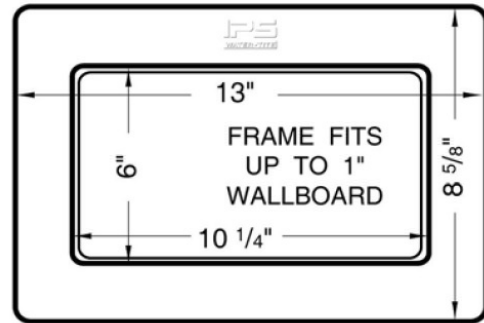

SPECIFICATION SUBMITTAL SHEET

**RIGHT HAND WIDE MOUTH WMOB**  
with Quarter Turn Valves

**Specifications:**

Furnish and install wide mouth washing machine outlet box with right hand drain option. Unit shall be Water-Tite product code as manufactured by IPS Corporation.

Item #	Product Description	Model #	Quantity
	See Reverse Side for Product Listings		

<b>Item #</b>	<b>Product Description</b>	<b>Model #</b>	<b>Quantity</b>
87351	Wide Mouth WMOB w/ Sweat Qtr. Turn Valves installed	W8900	10
87355	Wide Mouth WMOB w/ CPVC Qtr. Turn Valves installed	W8901	10
87359	Wide Mouth WMOB w/ Pex Qtr. Turn Valves installed	W8902	10
87363	Wide Mouth WMOB w/Sweat Single Lever Valve installed	W8904	10
87392	Wide Mouth WMOB w/Rehau® Quarter Turn Valves installed	W8905	10
87378	Wide Mouth WMOB w/ Wirsbo™ Qtr. Turn Valves installed	W8911	10
87349	Wide Mouth WMOB w/Sweat Qtr. Turn Vlv. Unassembled	W8912	10
87386	Wide Mouth WMOB w/Wirsbo Qtr. Turn Vlv. Unassembled	W8914	10
<b>Contractor Pack</b>			
87353	Wide Mouth WMOB w/Sweat Qtr. Turn Valves installed	W8900CP	10
87357	Wide Mouth WMOB w/CPVC Qtr. Turn Valves installed	W8901CP	10
87361	Wide Mouth WMOB w/PEX Qtr. Turn Valves installed	W8902CP	10
87365	Wide Mouth WMOB w/Sweat Single Lever Valve installed	W8904CP	10
87379	Wide Mouth WMOB w/ Wirsbo™ Qtr. Turn Valves installed	W8911CP	10
87398	Wide Mouth WMOB w/Wirsbo Qtr. Turn Vlv. Unassembled	W8914CP	10
<b>Top Mount Contractor Pack</b>			
87385	Wide Mouth WMOB w/Sweat Qtr. Turn Vlv. Top Mount Installed	W8900CPTM	10
87382	Wide Mouth WMOB w/Wirsbo Qtr. Turn Vlv. Top Mount Installed	W8911CPTM	10
87383	Wide Mouth WMOB w/CPVC Qtr. Turn Vlv. Top Mount Installed	W8901CPTM	10
87384	Wide Mouth WMOB w/Pex Qtr. Turn Vlv. Top Mount Installed	W8902CPTM	10