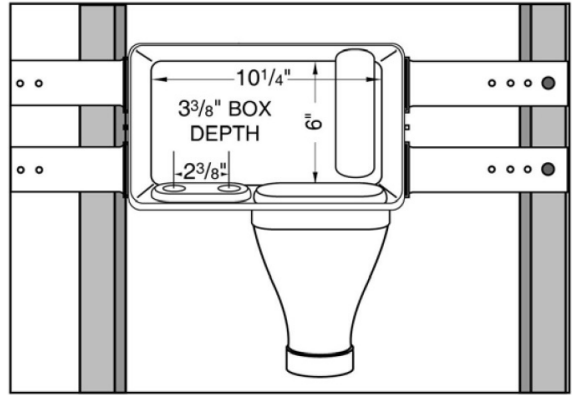

SPECIFICATION SUBMITTAL SHEET

**RIGHT HAND WIDE MOUTH WMOB**  
with Quarter Turn Valves

**Specifications:**

Furnish and install wide mouth washing machine outlet box with right hand drain option. Unit shall be Water-Tite product code as manufactured by IPS Corporation.

Item #	Product Description	Model #	Quantity
	See Reverse Side for Product Listings		

<b>Item #</b>	<b>Product Description</b>	<b>Model #</b>	<b>Quantity</b>
87351	Wide Mouth WMOB w/ Sweat Qtr. Turn Valves installed	W8900	10
87355	Wide Mouth WMOB w/ CPVC Qtr. Turn Valves installed	W8901	10
87359	Wide Mouth WMOB w/ Pex Qtr. Turn Valves installed	W8902	10
87363	Wide Mouth WMOB w/Sweat Single Lever Valve installed	W8904	10
87392	Wide Mouth WMOB w/Rehau® Quarter Turn Valves installed	W8905	10
87378	Wide Mouth WMOB w/ Wirsbo™ Qtr. Turn Valves installed	W8911	10
87349	Wide Mouth WMOB w/Sweat Qtr. Turn Vlv. Unassembled	W8912	10
87386	Wide Mouth WMOB w/Wirsbo Qtr. Turn Vlv. Unassembled	W8914	10
<b>Contractor Pack</b>			
87353	Wide Mouth WMOB w/Sweat Qtr. Turn Valves installed	W8900CP	10
87357	Wide Mouth WMOB w/CPVC Qtr. Turn Valves installed	W8901CP	10
87361	Wide Mouth WMOB w/PEX Qtr. Turn Valves installed	W8902CP	10
87365	Wide Mouth WMOB w/Sweat Single Lever Valve installed	W8904CP	10
87379	Wide Mouth WMOB w/ Wirsbo™ Qtr. Turn Valves installed	W8911CP	10
87398	Wide Mouth WMOB w/Wirsbo Qtr. Turn Vlv. Unassembled	W8914CP	10
<b>Top Mount Contractor Pack</b>			
87385	Wide Mouth WMOB w/Sweat Qtr. Turn Vlv. Top Mount Installed	W8900CPTM	10
87382	Wide Mouth WMOB w/Wirsbo Qtr. Turn Vlv. Top Mount Installed	W8911CPTM	10
87383	Wide Mouth WMOB w/CPVC Qtr. Turn Vlv. Top Mount Installed	W8901CPTM	10
87384	Wide Mouth WMOB w/Pex Qtr. Turn Vlv. Top Mount Installed	W8902CPTM	10