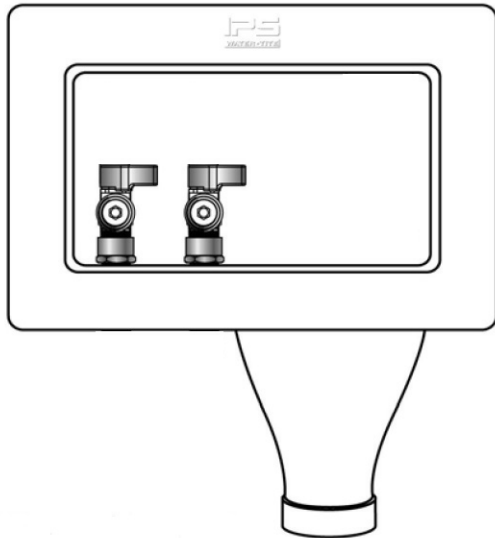

SPECIFICATION SUBMITTAL SHEET

**RIGHT HAND WIDE MOUTH WMOB**  
with Quarter Turn Valves

**Specifications:**

Furnish and install wide mouth washing machine outlet box with right hand drain option. Unit shall be Water-Tite product code as manufactured by IPS Corporation.

Item #	Product Description	Model #	Quantity
	See Reverse Side for Product Listings		

<b>Item #</b>	<b>Product Description</b>	<b>Model #</b>	<b>Quantity</b>
87351	Wide Mouth WMOB w/ Sweat Qtr. Turn Valves installed	W8900	10
87355	Wide Mouth WMOB w/ CPVC Qtr. Turn Valves installed	W8901	10
87359	Wide Mouth WMOB w/ Pex Qtr. Turn Valves installed	W8902	10
87363	Wide Mouth WMOB w/Sweat Single Lever Valve installed	W8904	10
87392	Wide Mouth WMOB w/Rehau® Quarter Turn Valves installed	W8905	10
87378	Wide Mouth WMOB w/ Wirsbo™ Qtr. Turn Valves installed	W8911	10
87349	Wide Mouth WMOB w/Sweat Qtr. Turn Vlv. Unassembled	W8912	10
87386	Wide Mouth WMOB w/Wirsbo Qtr. Turn Vlv. Unassembled	W8914	10
<b>Contractor Pack</b>			
87353	Wide Mouth WMOB w/Sweat Qtr. Turn Valves installed	W8900CP	10
87357	Wide Mouth WMOB w/CPVC Qtr. Turn Valves installed	W8901CP	10
87361	Wide Mouth WMOB w/PEX Qtr. Turn Valves installed	W8902CP	10
87365	Wide Mouth WMOB w/Sweat Single Lever Valve installed	W8904CP	10
87379	Wide Mouth WMOB w/ Wirsbo™ Qtr. Turn Valves installed	W8911CP	10
87398	Wide Mouth WMOB w/Wirsbo Qtr. Turn Vlv. Unassembled	W8914CP	10
<b>Top Mount Contractor Pack</b>			
87385	Wide Mouth WMOB w/Sweat Qtr. Turn Vlv. Top Mount Installed	W8900CPTM	10
87382	Wide Mouth WMOB w/Wirsbo Qtr. Turn Vlv. Top Mount Installed	W8911CPTM	10
87383	Wide Mouth WMOB w/CPVC Qtr. Turn Vlv. Top Mount Installed	W8901CPTM	10
87384	Wide Mouth WMOB w/Pex Qtr. Turn Vlv. Top Mount Installed	W8902CPTM	10