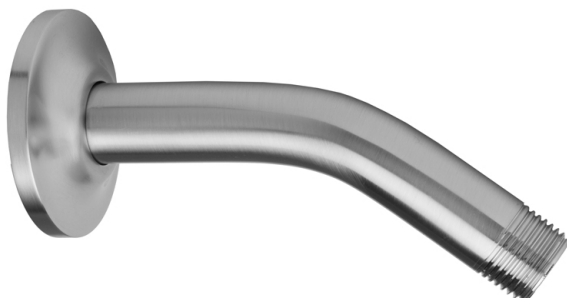

8" 45° Brass Showerarm with Escutcheon

Model #: 8032-E6-

FEATURES:

- Brass 45° showerarm with 2 1/4" diameter brass decorative escutcheon (6006)
- 1/2" Male IPS
- 8" length
- Other escutcheon styles and arm length options available. Contact JACLO

AVAILABLE FINISHES:

Polished Chrome (PCH)	Satin Chrome (SC)	Bronze Umber (BU)
Satin Nickel (SN)	Pewter (PEW)	Caramel Bronze (CB)
Polished Nickel (PN)	Antique Brass (AB)	Antique Copper (ACU)
Oil-Rubbed Bronze (ORB)	Polished Brass (PB)	Polished Copper (PCU)
Vintage Bronze (VB)	Satin Brass (SB)	Rose Gold (RG)
Matte Black (MBK)	Satin Gold (SG)	Polished Gold (PG)
Black Nickel (BKN)	Bombay Gold (BG)	Jewelers Gold (JG)
Europa Bronze (EB)	White (WH)	Sedona Beige (SDB)
Tristan Brass (TB)	Unlacquered Brass (ULB)	Satin Cooper (SCU)