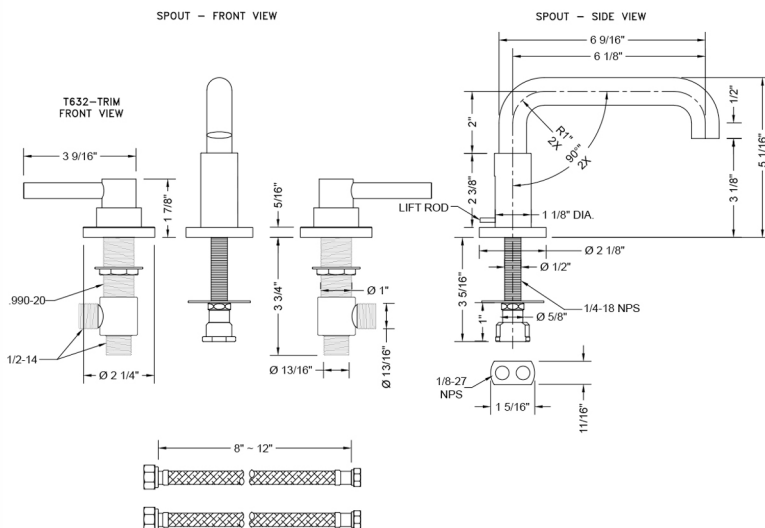

SPECIFICATION DRAWING: