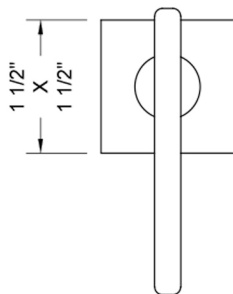

Toilet Tank Trip Lever to Fit TOTO- Aimes

Model #: 9313-

FEATURES:

- Toilet tank "trip" lever to fit TOTO model: THU311
- Brass arm
- Fits TOTO Models: Aimes

AVAILABLE FINISHES:

Polished Chrome (PCH)	Satin Chrome (SC)	Bronze Umber (BU)
Satin Nickel (SN)	Pewter (PEW)	Caramel Bronze (CB)
Polished Nickel (PN)	Antique Brass (AB)	Antique Copper (ACU)
Oil-Rubbed Bronze (ORB)	Polished Brass (PB)	Polished Copper (PCU)
Vintage Bronze (VB)	Satin Brass (SB)	Rose Gold (RG)
Matte Black (MBK)	Satin Gold (SG)	Polished Gold (PG)
Black Nickel (BKN)	Bombay Gold (BG)	Jewelers Gold (JG)
Europa Bronze (EB)	White (WH)	Sedona Beige (SDB)
Tristan Brass (TB)	Unlacquered Brass (ULB)	Satin Cooper (SCU)

SPECIFICATION DRAWING:

FRONT VIEW

SIDE VIEW