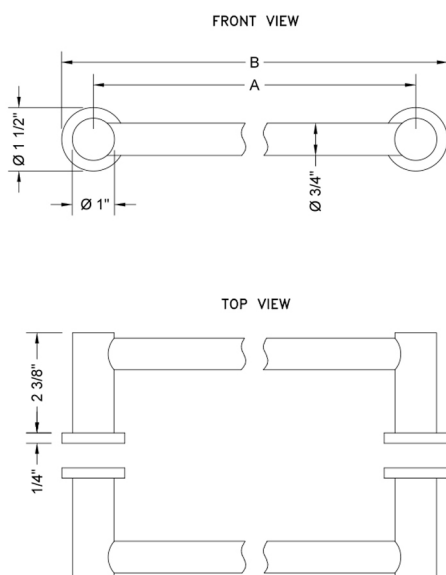

## 18" H40 Contempo II Back to Back Shower Door Pull

**Model #: H40-BB-18-**

### FEATURES:

- Can be mounted vertically or horizontally
- Can be used as a towel bar when mounted horizontally
- Not to be used as a grab bar
- All brass construction, full polished & plated
- Includes rubber gaskets for glass door installation
- Custom sizes available- Contact JACLO for pricing & availability

### SPECIFICATION DRAWING:

CONTEMPO BACK TO BACK DOOR HANDLES			
PART. #	SPECIFICS	A	B
H40-BB-XXX	6" C TO C	6"	7 1/2"
H40-BB-08-XXX	8" C TO C	8"	9 1/2"
H40-BB-12-XXX	12" C TO C	12"	13 1/2"
H40-BB-16-XXX	16" C TO C	16"	17 1/2"
H40-BB-18-XXX	18" C TO C	18"	19 1/2"
H40-BB-24-XXX	24" C TO C	24"	25 1/2"
H40-BB-32-XXX	32" C TO C	32"	33 1/2"