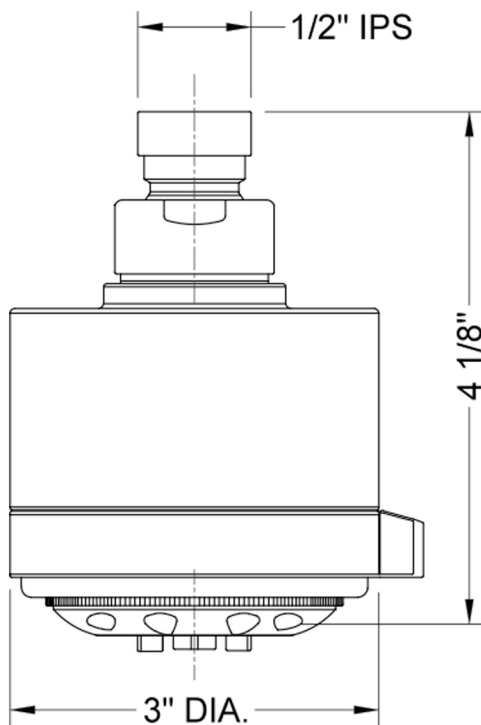

SPECIFICATION DRAWING:

SPRAY PATTERNS: