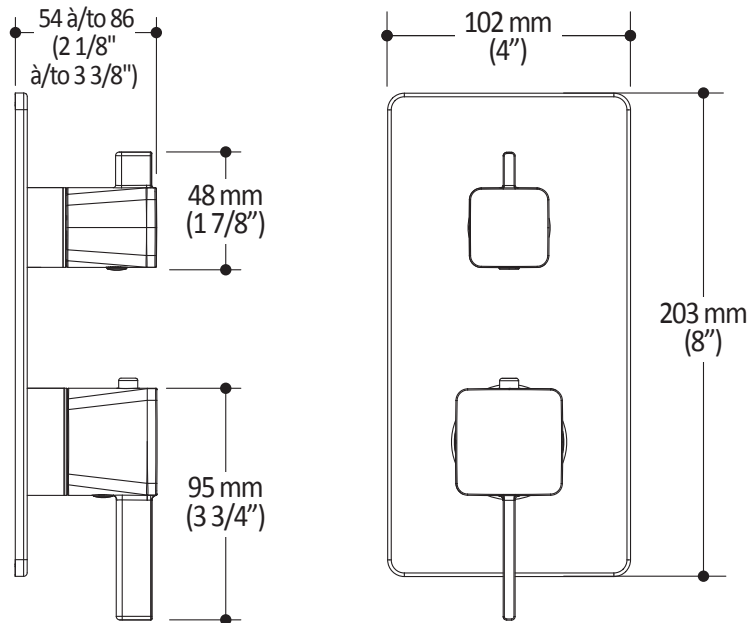

ONCE UPON A TIME...WATER®

SQUAREONE™

104085

TD2/TG2 and TD3/TG3 square decorative trim

SPÉCIFICATIONS

Features

- Solid brass construction
- Total adjustment of 30 mm (1 3/16")

Colors (Finishes)

- Chrome: 104085-110
- Pure Nickel PVD: 104085-125

Certifications

The specified model meets or exceeds the following standards;

Installation Notes

This product must be installed following the installation instructions provided.

Product dimensions:

Important: Dimensions are approximated and are subject to changes. Please refer to the installation instructions.

ONCE UPON A TIME...WATER®

1355, 2nd Street, Industrial Park
Sainte-Marie (Québec)
Canada G6E 1G9