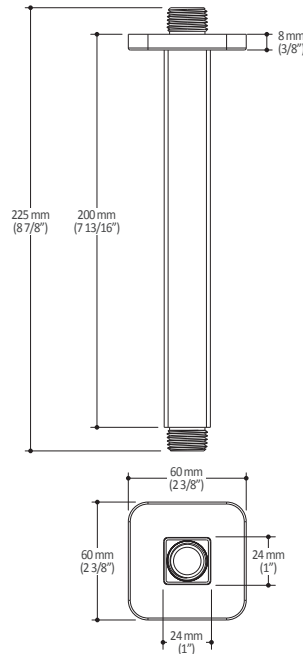

#### Features

- Male water inlet 1/2NPT
- Male water outlet G1/2
- Dimension of 24 mm x 24 mm x 225 mm (15/16" x 15/16" x 8 7/8")

#### Packaging

- **Dimensions:** 250 mm x 65 mm x 45 mm (9 7/8" x 2 1/2" x 1 3/4")
- **Volume:** 0.025 cu ft (0.0007 cu m)
- **Total weight:** 0.70 lb (0.32 kg)

Product dimensions:

**Important:** Dimensions are approximated and are subject to changes. Please refer to the installation instructions.