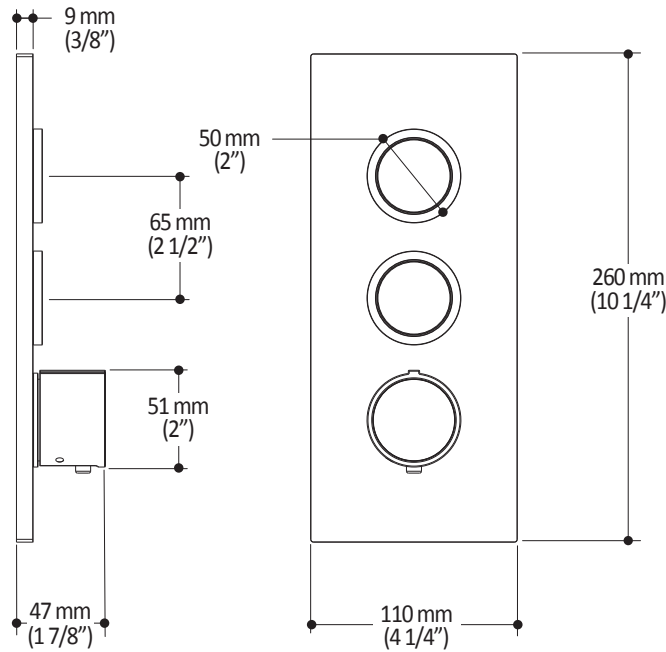

ONCE UPON A TIME...WATER®

106835

Decorative trim for 2-way AQUATONIK™ type T/P 1/2" push-button valve

SPÉCIFICATIONS

Features

- Low-profil design
- Horizontal or vertical installation
- Integrated adjustable high-temperature limit
- Extra buttons included for custom shower configurations

Product dimensions:

Important: Dimensions are approximated and are subject to changes. Please refer to the installation instructions.

ONCE UPON A TIME...WATER®

1355, 2nd Street, Industrial Park
Sainte-Marie (Québec)
Canada G6E 1G9