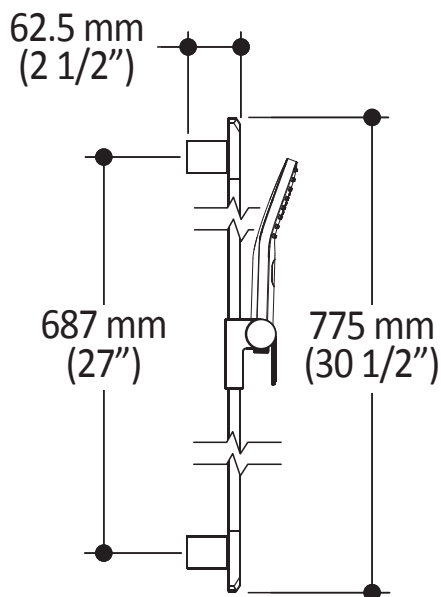

Important: Dimensions are approximated and are subject to changes. Please refer to the installation instructions.

ONCE UPON A TIME...WATER®

1355, 2nd Street, Industrial Park
Sainte-Marie (Québec)
Canada G6E 1G9

T 418-387-9090
1-877-GO-KALIA (1-877-465-2542)
F 418 387-9089

KaliaStyle.com