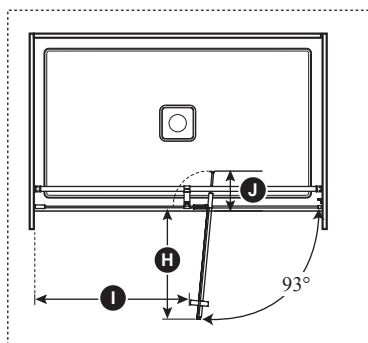

ONCE UPON A TIME...WATER®

**DISTINK™ 36"**

**DR1738  
36" Pivot Door**

**SPECIFICATIONS**

**Features**

- **Frameless** pivot 2-panel door for alcove shower
- Large adjustment up to 154 mm (6")
- Ultra-strong stainless steel hinges placed at the top and bottom of the panel for sleek look
- Linear bracing bar with optimal clearance for rainheads
- 1956 mm (77") panel height provides freedom of movement
- Door access: 520 to 650 mm (20 1/2" to 25 1/2")
- 200 mm ( 8") ergonomic inside and outside handles
- Sealed magnet ensuring door to shut watertight
- 8 mm (5/16") clear tempered glass **with Duraclean treatment** for easy maintenance
- Reversible unit
- The shower door is a one-person installation

- BW1226 • BW1755

**INSTALLATION NOTES**

Minimum threshold required for installation is 25 mm (1"). This product must be installed following the installation instructions provided.

**WARRANTY**

Kalia Inc. guarantees all aspects of its products to be free of defects in material and workmanship for normal residential use. Refer to the warranty included with the Kalia products for details.

DR1738-110-003/  
Right opening shown

Template tool  
included

Door dimensions	
<b>A</b>	129 mm (5")
<b>B</b>	813 mm to 965 mm (32" to 38")
<b>C</b>	Mobile panel: 760 mm (29 15/16")
<b>D</b>	Fixed panel: 230 mm (9")
<b>E</b>	1941.5 mm (76 7/16")
<b>F</b>	Door Height: 1956 mm (77")
<b>G</b>	520 to 650 mm (20 1/2" to 25 1/2")
<b>H</b>	530 mm to 680 mm (20 7/8" to 26 3/4")
<b>I</b>	Min. Clearance: 190 mm (7 1/2")
<b>J</b>	Excess 80 mm to 232 mm (3 1/8" to 9 1/8")