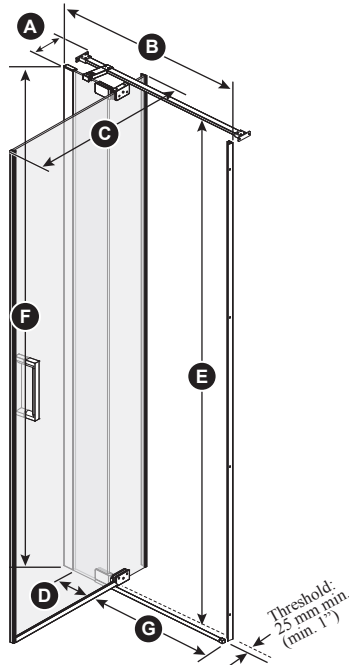

ONCE UPON A TIME...WATER®

**DISTINK™ 36"**

**DR1738  
36" Pivot Door**

**SPECIFICATIONS**

**Features**

- **Frameless** pivot 2-panel door for alcove shower
- Large adjustment up to 154 mm (6")
- Ultra-strong stainless steel hinges placed at the top and bottom of the panel for sleek look
- Linear bracing bar with optimal clearance for rainheads
- 1956 mm (77") panel height provides freedom of movement
- Door access: 520 to 650 mm (20 1/2" to 25 1/2")
- 200 mm ( 8") ergonomic inside and outside handles
- Sealed magnet ensuring door to shut watertight
- 8 mm (5/16") clear tempered glass **with Duraclean treatment** for easy maintenance
- Reversible unit
- The shower door is a one-person installation

- BW1226 • BW1755

**INSTALLATION NOTES**

Minimum threshold required for installation is 25 mm (1"). This product must be installed following the installation instructions provided.

**WARRANTY**

Kalia Inc. guarantees all aspects of its products to be free of defects in material and workmanship for normal residential use. Refer to the warranty included with the Kalia products for details.

DR1738-110-003/  
Right opening shown

Template tool  
included

Door dimensions	
<b>A</b>	129 mm (5")
<b>B</b>	813 mm to 965 mm (32" to 38")
<b>C</b>	Mobile panel: 760 mm (29 15/16")
<b>D</b>	Fixed panel: 230 mm (9")
<b>E</b>	1941.5 mm (76 7/16")
<b>F</b>	Door Height: 1956 mm (77")
<b>G</b>	520 to 650 mm (20 1/2" to 25 1/2")
<b>H</b>	530 mm to 680 mm (20 7/8" to 26 3/4")
<b>I</b>	Min. Clearance: 190 mm (7 1/2")
<b>J</b>	Excess 80 mm to 232 mm (3 1/8" to 9 1/8")