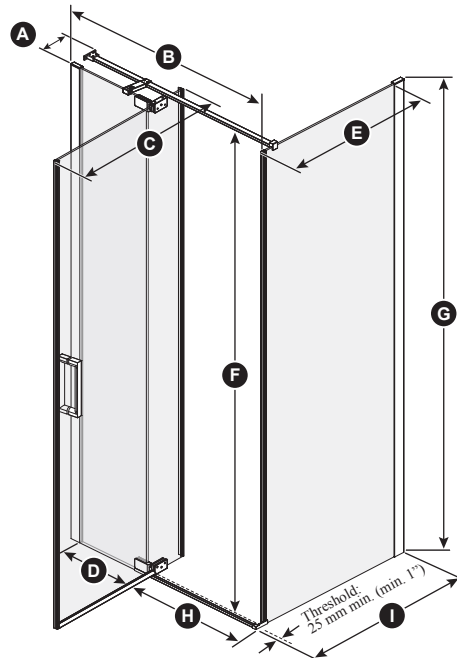

ONCE UPON A TIME...WATER®

DISTINK™ 42" x 32"

**DR1744/DR1748
42" x 32" Pivot Door**

SPECIFICATIONS

Features

- **Frameless** pivot 2-panel door for corner shower
- Large adjustment up to 154 mm (6")
- Ultra-strong stainless steel hinges placed at the top and bottom of the panel for sleek look
- Linear bracing bar with optimal clearance for rainheads
- 1956 mm (77") panel height provides freedom of movement
- Door access: 520 to 650 mm (20 1/2" to 25 1/2")
- 200 mm (8") ergonomic inside and outside handles
- Sealed magnet ensuring door to shut watertight
- 8 mm (5/16") clear tempered glass **with Duraclean treatment** for easy maintenance
- Reversible unit (mobile panel closes on return panel)
- The shower door is a one-person installation

INSTALLATION NOTES

Minimum threshold required for installation is 25 mm (1"). This product must be installed following the installation instructions provided.

WARRANTY

Kalia Inc. guarantees all aspects of its products to be free of defects in material and workmanship for normal residential use. Refer to the warranty included with the Kalia products for details.

DR1744-110-003/
DR1748-110-003;
Right opening shown

Template tool
included

Door dimensions

A	129 mm (5")
B	965 mm to 1118 mm (38" to 44")
C	Mobile panel: 760 mm (29 15/16")
D	Fixed panel: 385 mm (15")
E	Return panel: 696 mm (27 3/8")
F	1941.5 mm (76 7/16")
G	Door Height: 1956 mm (77")
H	520 to 650 mm (20 1/2" to 25 1/2")
I	762 mm to 781 mm (30" to 30 3/4")
J	530 mm to 680 mm (20 7/8" to 26 3/4")
K	Min. Clearance: 342 mm (13 1/2")
L	Excess 77 mm to 229 mm (3" to 9")