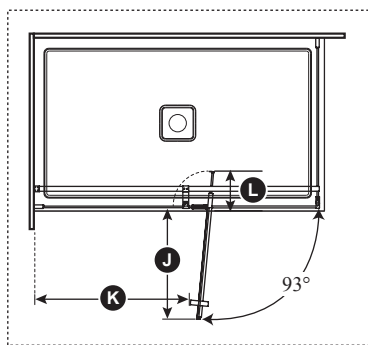

ONCE UPON A TIME...WATER®

DISTINK™ 42" x 32"

**DR1744/DR1748
42" x 32" Pivot Door**

SPECIFICATIONS

Features

- **Frameless** pivot 2-panel door for corner shower
- Large adjustment up to 154 mm (6")
- Ultra-strong stainless steel hinges placed at the top and bottom of the panel for sleek look
- Linear bracing bar with optimal clearance for rainheads
- 1956 mm (77") panel height provides freedom of movement
- Door access: 520 to 650 mm (20 1/2" to 25 1/2")
- 200 mm (8") ergonomic inside and outside handles
- Sealed magnet ensuring door to shut watertight
- 8 mm (5/16") clear tempered glass **with Duraclean treatment** for easy maintenance
- Reversible unit (mobile panel closes on return panel)
- The shower door is a one-person installation

INSTALLATION NOTES

Minimum threshold required for installation is 25 mm (1"). This product must be installed following the installation instructions provided.

WARRANTY

Kalia Inc. guarantees all aspects of its products to be free of defects in material and workmanship for normal residential use. Refer to the warranty included with the Kalia products for details.

DR1744-110-003/
DR1748-110-003;
Right opening shown

Template tool
included

Door dimensions

A	129 mm (5")
B	965 mm to 1118 mm (38" to 44")
C	Mobile panel: 760 mm (29 15/16")
D	Fixed panel: 385 mm (15")
E	Return panel: 696 mm (27 3/8")
F	1941.5 mm (76 7/16")
G	Door Height: 1956 mm (77")
H	520 to 650 mm (20 1/2" to 25 1/2")
I	762 mm to 781 mm (30" to 30 3/4")
J	530 mm to 680 mm (20 7/8" to 26 3/4")
K	Min. Clearance: 342 mm (13 1/2")
L	Excess 77 mm to 229 mm (3" to 9")