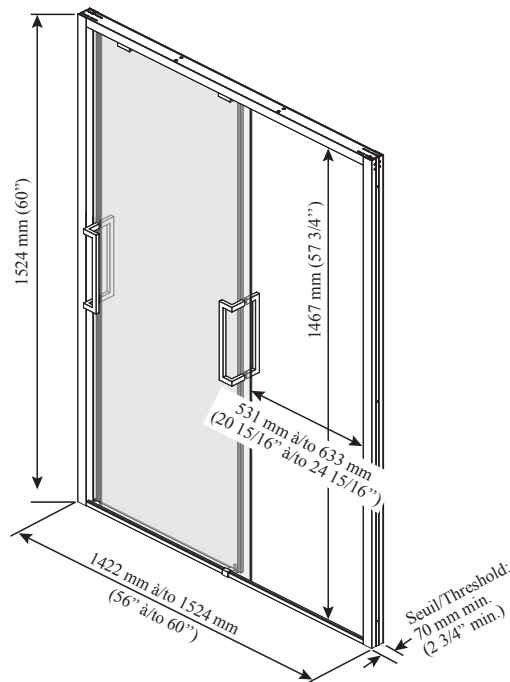

WARRANTY

Kalia Inc. guarantees all aspects of its products to be free of defects in material and workmanship for normal residential use. Refer to the warranty included with the Kalia products for details.

DR1954-160-003,
Right-opening shown