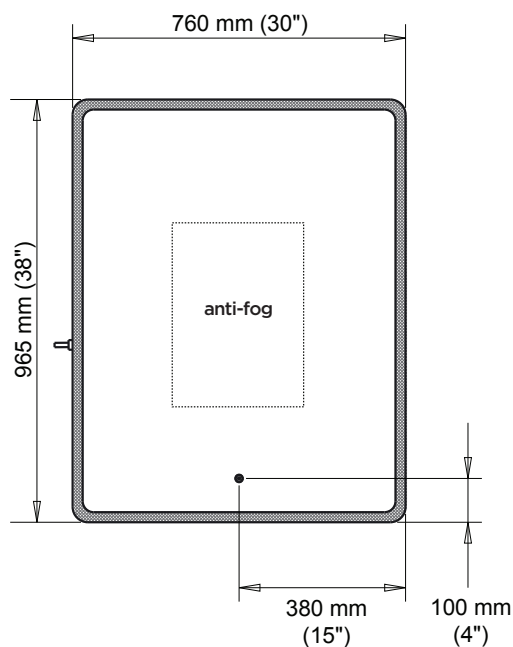

Profila

Illuminated LED mirror with frosted Strip edge

-  Frosted Strip
-  Touch switch

FEATURES

Code	MR1667-500-001
Packaging mm (in)	1100 x 880 x 90 (43.3 x 34.6 x 3.5)
Mirror thickness	4 mm
Weight kg (lb)	13.8 (28.7)
Certification	cUL _{us}
Anti-fog system	Included
Magnifying mirror (3X)	Not available
Reversible 	Yes
Total thickness	44 mm +/- 1 mm (1 3/4")

LIGHTING

Power (watt)	45 W
Input (volt)	120 V
Dimmable	No
Lumens	2500 lm
2 tones touch switch	3000k (warm white) 5000k (cool blue)
Frequency	60 Hz
Color Rendering Index (CRI)	90+