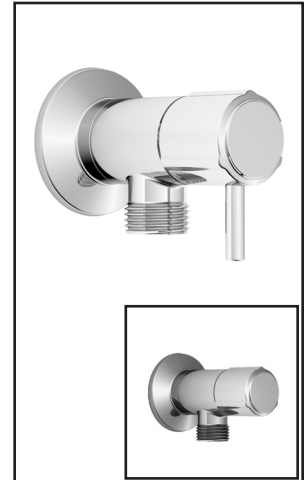

CITÉ™

102347

Wall Outlet with Volume Control

SPECIFICATIONS

Features

- Water 1/2" female inlet NPT
- Water G1/2 male outlet
- Cartridge 3/4 with ceramic disc
- Solid brass construction
- Check valve included
- PVD finish (Physical Vapour Deposit): A high technology process that protects the surface finish for increased durability

Packaging

- **Dimensions:** 305mm x 117mm x 92mm (12" x 4 5/8" x 3 5/8")
- **Volume:** 0.12 cu ft (0.003 cu m)
- **Total weight:** 0.75 lb (0.34 kg)