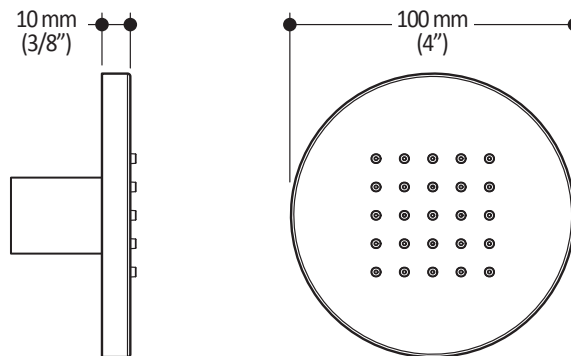

Important: Dimensions are approximated and are subject to changes. Please refer to the installation instructions.

Kalia inc.
1355, 2nd Street
Sainte-Marie (Quebec)
Canada G6E 1G9

t. 1-418-387-9090
1 877 GO KALIA (1-877-465-2542)
f. 1-418-387-9089
www.KaliaStyle.com