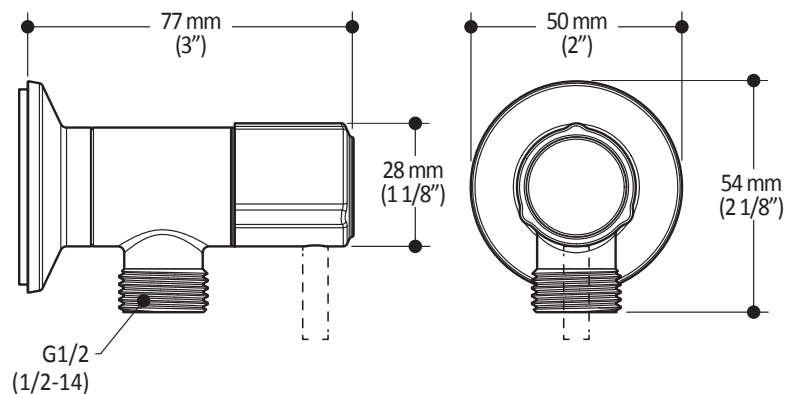

WARRANTY

Kalia Inc. guarantees all aspects of its products to be free of defects in material and workmanship for normal residential use. **Refer to the warranty included with the Kalia products for details.**

Product dimensions: