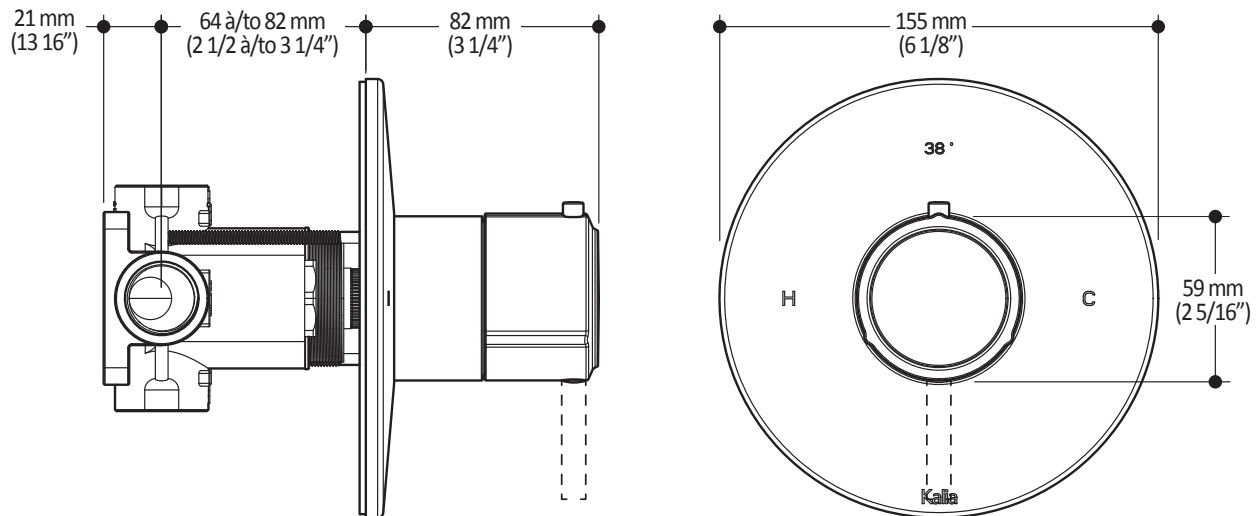

WARRANTY

Kalia Inc. guarantees all aspects of its products to be free of defects in material and workmanship for normal residential use. **Refer to the warranty included with the Kalia products for details.**

Product dimensions: