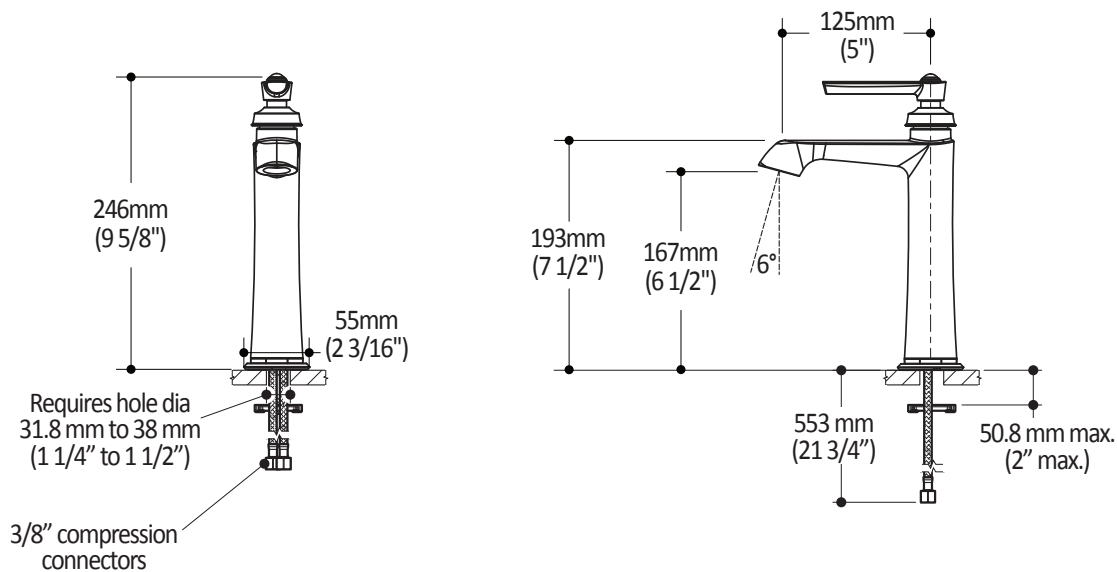

**RUSTIK™**

**BF1482**

**Tall Single Hole Lavatory Faucet**

**SPECIFICATIONS**

**Features**

- Solid brass construction
- Adjustable aerated and hidden stream
- Single hole installation
- Ceramic disc valve cartridge
- Lead Free: Low lead product (less than 0.25%)

**Colors (Finishes)**

- Chrome : BF1482-110

**Certifications**

The specified model meets or exceeds the following standards;

- ASME A112.18.1 / CSA B125.1
- UPC

**Packaging**

- **Dimensions:** 300mm x 200mm x 70mm (11 7/8" x 7 7/8" x 2 3/4")
- **Volume:** 0.149 cu ft (0.0042 cu m)
- **Total weight:** 4.2 lb (1.90 kg)

**Maximum flow rate**

- 8.3 liters/min. (2.2 gallons/min.)

**Installation Notes**

This product must be installed following the installation instructions provided.

**WARRANTY**

Kalia Inc. guarantees all aspects of its products to be free of defects in material and workmanship for normal residential use. **Refer to the warranty included with the Kalia products for details.**

Product dimensions:

**Important:** Dimensions are approximated and are subject to changes. Please refer to the installation instructions.

**Kalia inc.**  
1355, 2nd Street  
Sainte-Marie (Quebec)  
Canada G6E 1G9