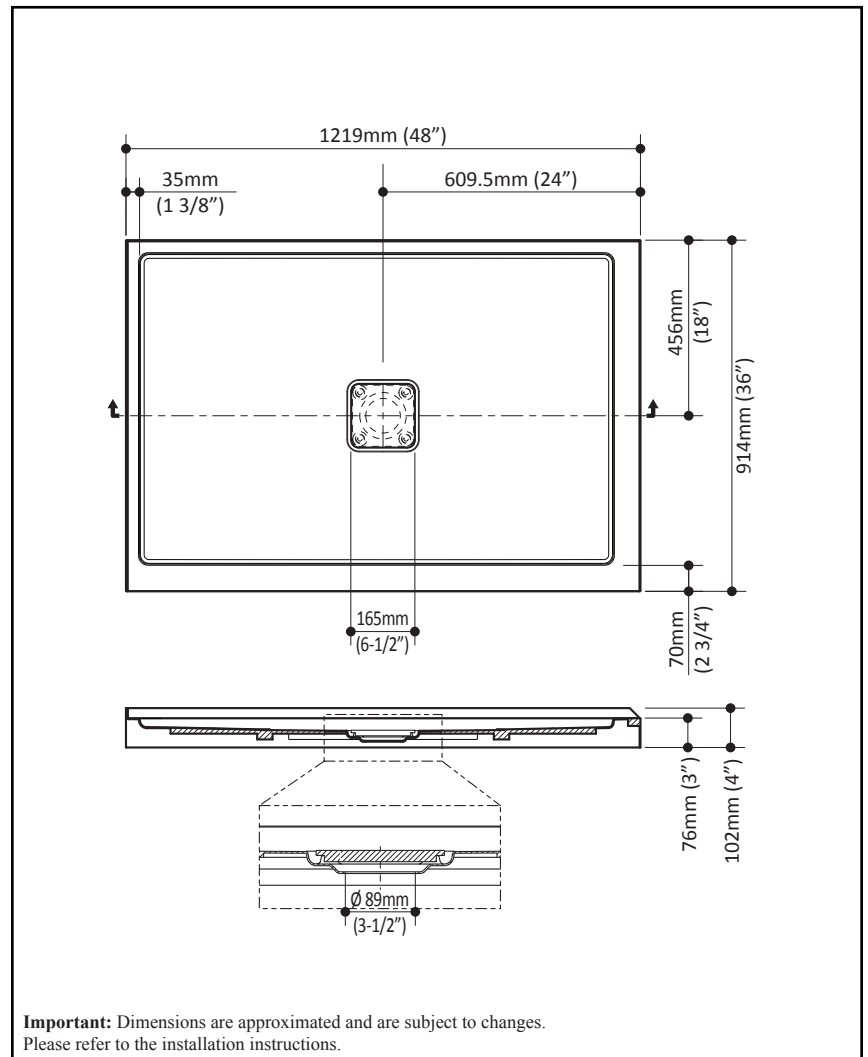

Product dimensions: