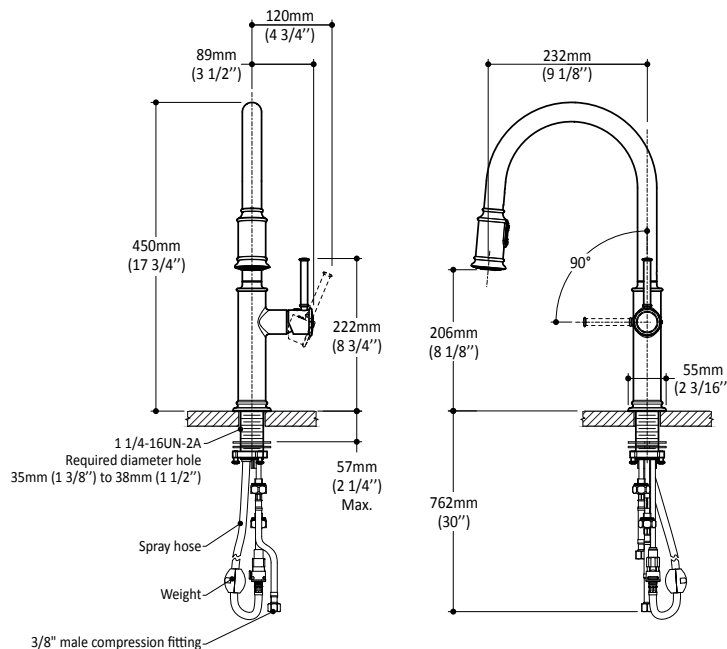

Important: Dimensions are approximated and are subject to changes. Please refer to the installation instructions.

Kalia inc.
1355, 2nd Street
Sainte-Marie (Quebec)
Canada G6E 1G9

Tel.: 1-418-387-9090
1 877 GO KALIA (1-877-465-2542)
Fax: 1-418-387-9089
www.kaliastyle.com