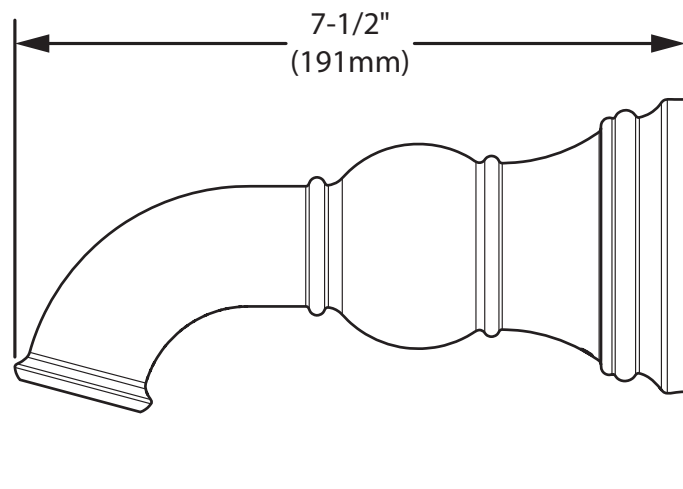

Buy it for looks. Buy it for life.®

Specifications

DESCRIPTION

- Metal construction with various finishes identified by suffix
- Designed to be installed on a 1/2" pipe slip fit-CC connection
- Non-diverting

Visit www.moen.com/support for complete details and limitations

Weymouth™
Tub Spouts 1/2" Slip Fit

Models: S12105 series

CRITICAL DIMENSIONS

(DO NOT SCALE)