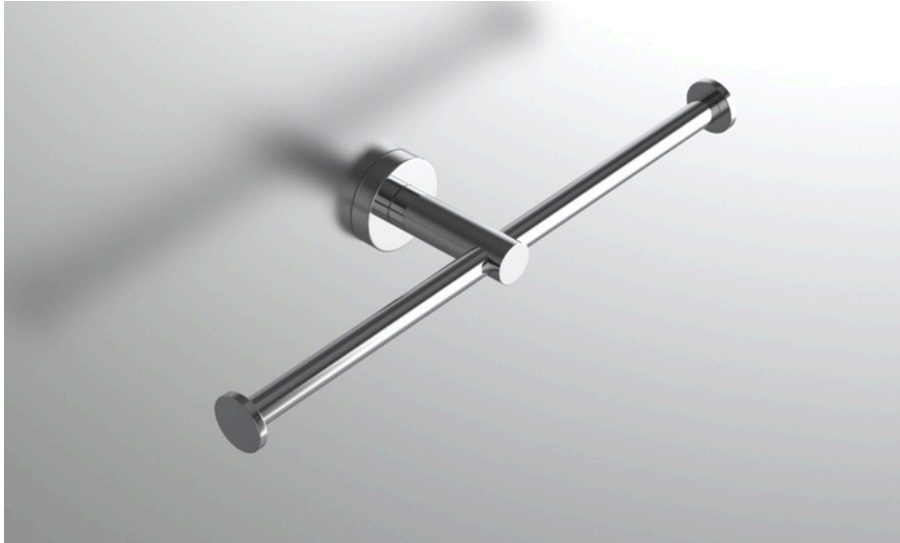

neelnox

LET
THERE
BE **DESIGN.**

FEATURES

- Premium 304 Grade Stainless Steel
- Solid Mount Construction
- Concealed Installation Hardware
- State of the art wall anchors included for installation on Dry wall or Tile

COLLECTION AVIATOR

TISSUE HOLDER

Model	Product	Finishes Available
AVI-TPHD1	Tissue Holder	Multiple finishes available. Over 23 finishes to choose from.

FINISHES			
	Polished (-P)	Antique Copper (-ACOP)	Polished Gold (-PGLD)
	Brushed (-B)	Polished Brass (-PBRS)	Brushed Copper (-BCOP)
	Brushed Gold (-BGLD)	Matte White (-WHT)	Brushed Rose Gold (-BRGD)
	Matte Black (-BLK)	Brushed Modern Bronze (-BMBRZ)	Brushed Black (-BRBLK)
	Oil Rubbed Bronze (-ORB)	Glossy White (-GWHT)	Polished Black (-PBLK)
	Brushed Brass (-BBRS)	Polished Rose Gold (-PRGD)	Antique Nickel (-ANKL)
	Brushed Bronze (-BBRZ)	Unlacquered Brass (-UBRS)	Black Nickel (-NKBL)
	Antique Brass (-ABRS)	Polished Nickel (-PNKL)	

Dimensions in inches

FRONT

TOP

SIDE

NOTE: Dimensions subject to change without notice.