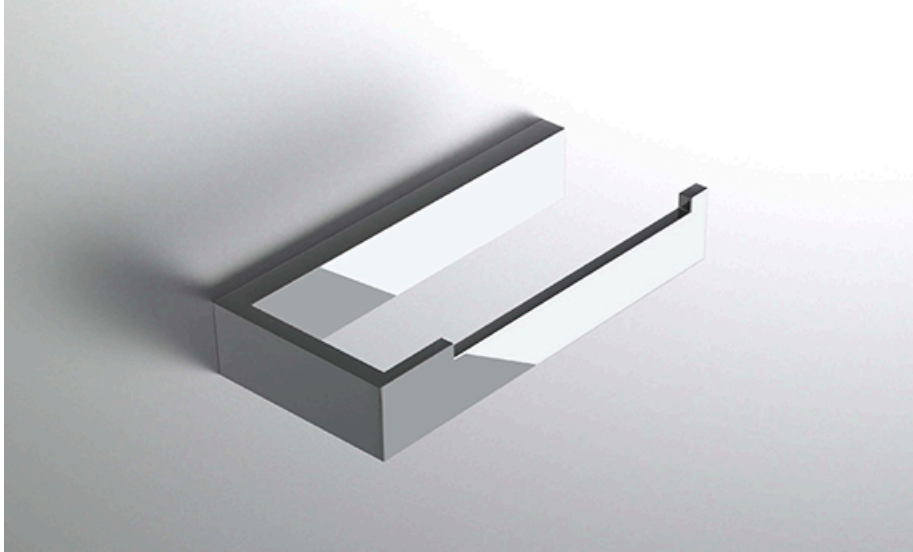

neelnox

LET
THERE
BE **DESIGN.**

FEATURES

- Premium 304 Grade Stainless Steel
- Solid Mount Construction
- Concealed Installation Hardware
- State of the art wall anchors included for installation on Dry wall or Tile

COLLECTION PRESIDENTIAL

TISSUE HOLDER

Model	Product	Finishes Available
PRS-TPHR	Tissue Holder (facing Right)	Multiple finishes available. Over 23 finishes to choose from.
PRS-TPHL	Tissue Holder (facing Left)	