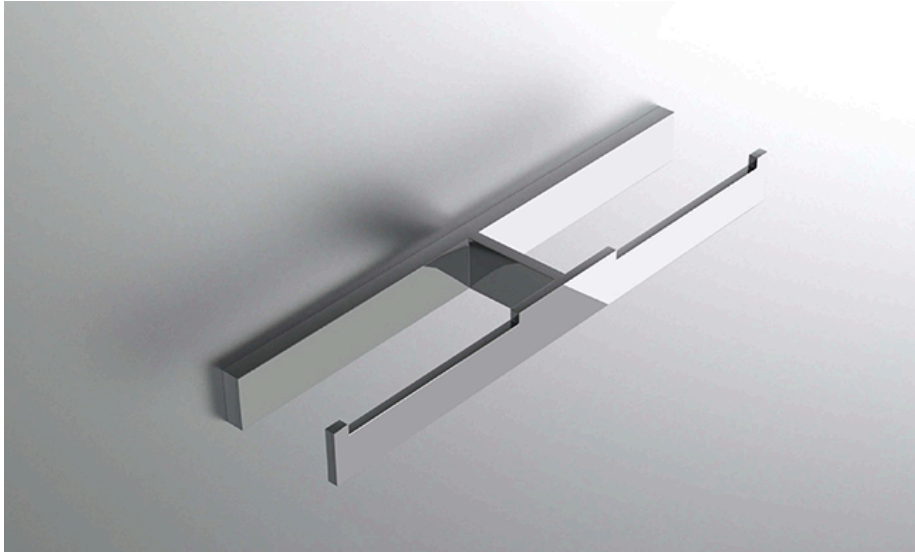

### FEATURES

- Premium 304 Grade Stainless Steel
- Solid Mount Construction
- Concealed Installation Hardware
- State of the art wall anchors included for installation on Dry wall or Tile