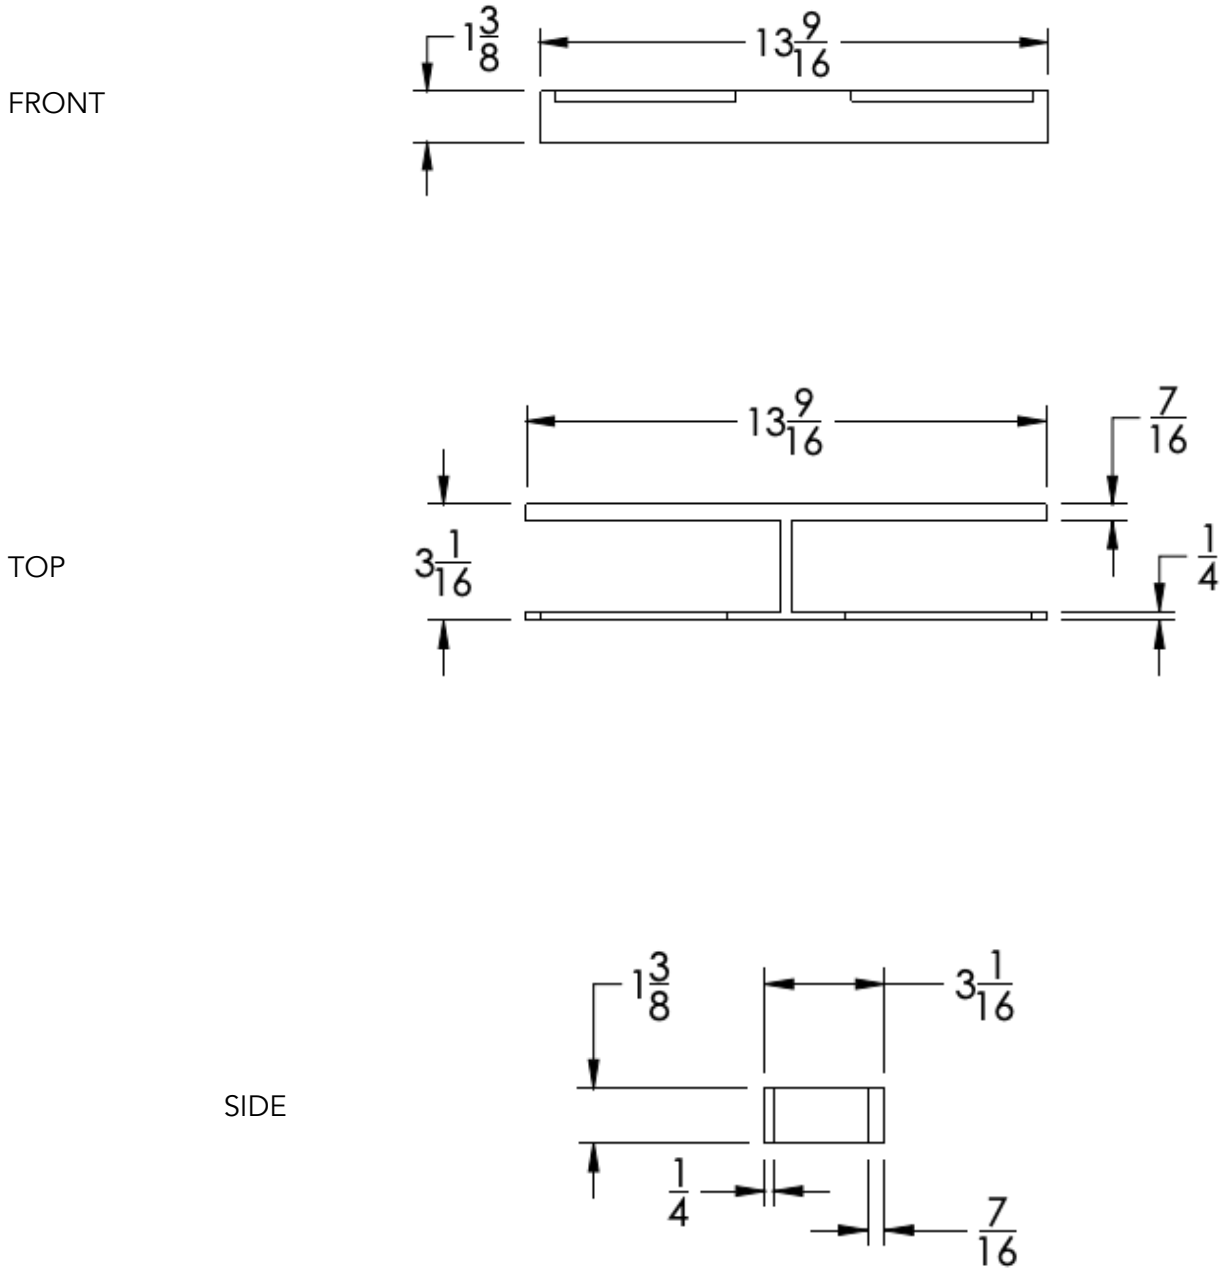

### FEATURES

- Premium 304 Grade Stainless Steel
- Solid Mount Construction
- Concealed Installation Hardware
- State of the art wall anchors included for installation on Dry wall or Tile

Dimensions in inches

NOTE: Dimensions subject to change without notice.