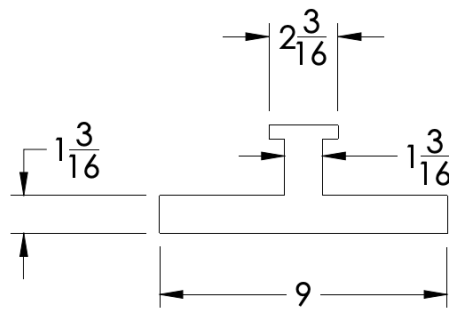

COLLECTION PRESIDENTIAL

TOWEL RING

Model	Product	Finishes Available
PRS-TWR2	Towel Ring	Multiple finishes available. Over 23 finishes to choose from.

FINISHES			
Polished (-P)	Antique Copper (-ACOP)	Polished Gold (-PGLD)	
Brushed (-B)	Polished Brass (-PBRS)	Brushed Copper (-BCOP)	
Brushed Gold (-BGLD)	Matte White (-WHT)	Brushed Rose Gold (-BRGD)	
Matte Black (-BLK)	Brushed Modern Bronze (-BMBRZ)	Brushed Black (-BRBLK)	
Oil Rubbed Bronze (-ORB)	Glossy White (-GWHT)	Polished Black (-PBLK)	
Brushed Brass (-BBRS)	Polished Rose Gold (-PRGD)	Antique Nickel (-ANKL)	
Brushed Bronze (-BBRZ)	Unlacquered Brass (-UBRS)	Black Nickel (-NKBL)	
Antique Brass (-ABRS)	Polished Nickel (-PNKL)		

Dimensions in inches

FRONT

TOP

SIDE

NOTE: Dimensions subject to change without notice.