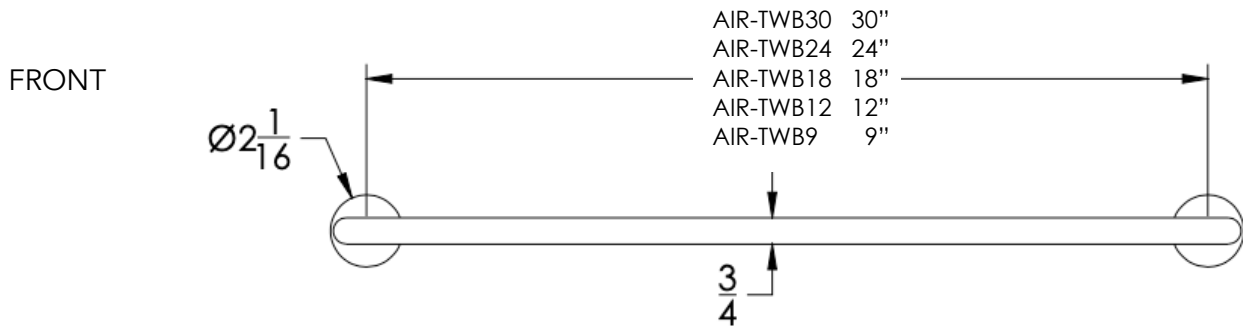

neelnox

LET
THERE
BE **DESIGN.**

FEATURES

- Premium 304 Grade Stainless Steel
- Solid Mount Construction
- Concealed Installation Hardware
- State of the art wall anchors included for installation on Dry wall or Tile

Dimensions in inches

NOTE: Dimensions subject to change without notice.