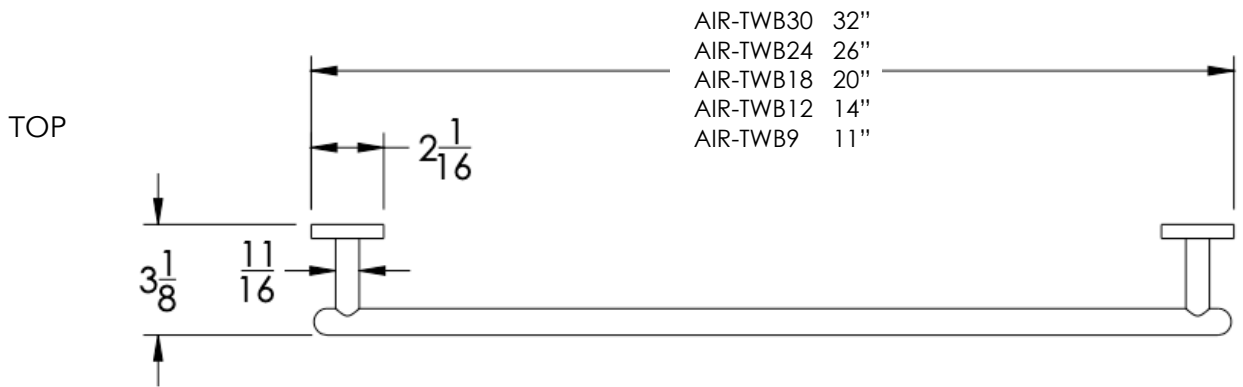

neelnox

LET
THERE
BE **DESIGN.**

FEATURES

- Premium 304 Grade Stainless Steel
- Solid Mount Construction
- Concealed Installation Hardware
- State of the art wall anchors included for installation on Dry wall or Tile

Dimensions in inches

NOTE: Dimensions subject to change without notice.