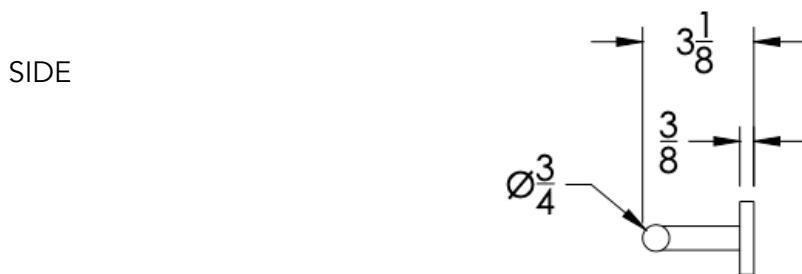

Dimensions in inches

NOTE: Dimensions subject to change without notice.