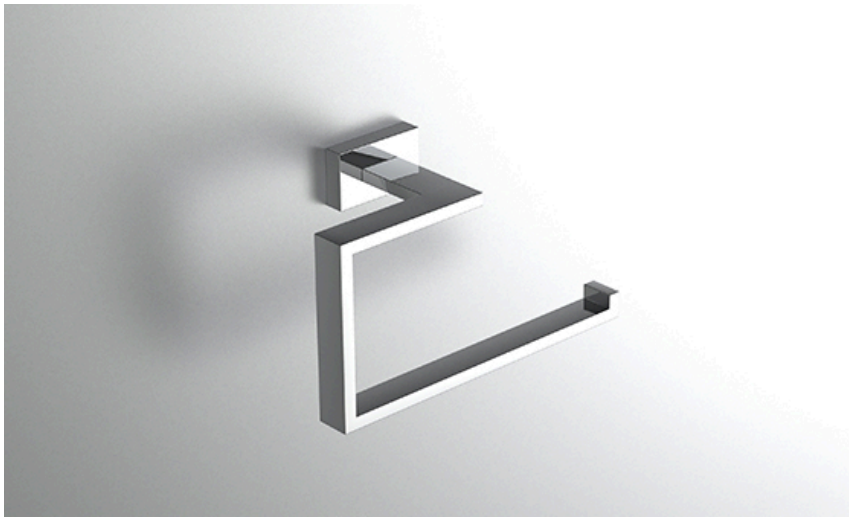

## FEATURES

- Premium 304 Grade Stainless Steel
- Solid Mount Construction
- Concealed Installation Hardware
- State of the art wall anchors included for installation on Dry wall or Tile