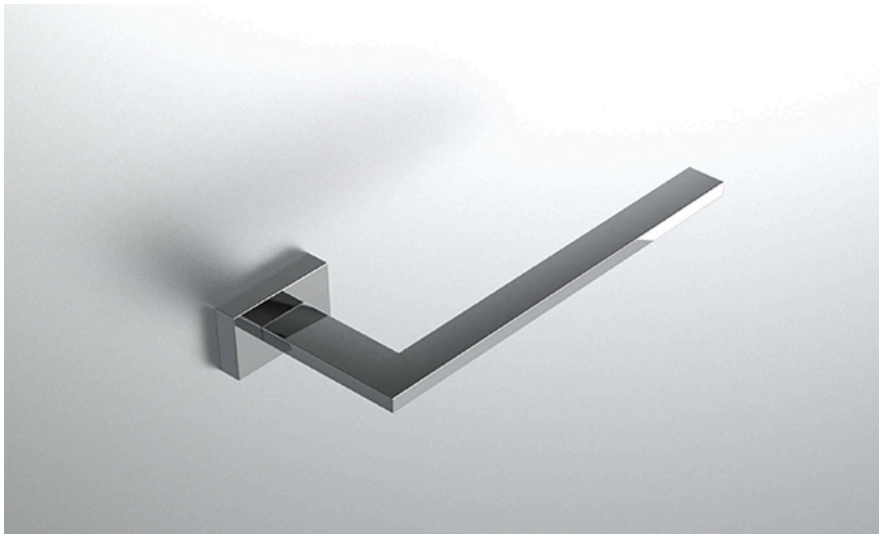

neelnox

LET
THERE
BE **DESIGN.**

FEATURES

- Premium 304 Grade Stainless Steel
- Solid Mount Construction
- Concealed Installation Hardware
- State of the art wall anchors included for installation on Dry wall or Tile