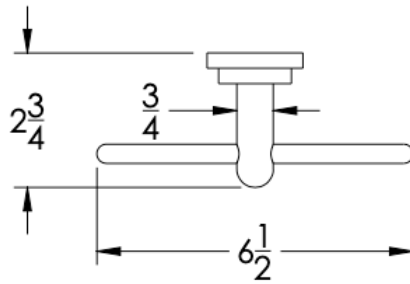

COLLECTION AIRE CLASSIC

TOWEL RING

Model	Product	Finishes Available
AIC-TWR1	Towel Ring	Multiple finishes available. Over 23 finishes to choose from.

FINISHES			
	Polished (-P)	Antique Copper (-ACOP)	Polished Gold (-PGLD)
	Brushed (-B)	Polished Brass (-PBRS)	Brushed Copper (-BCOP)
	Brushed Gold (-BGLD)	Matte White (-WHT)	Brushed Rose Gold (-BRGD)
	Matte Black (-BLK)	Brushed Modern Bronze (-BMBRZ)	Brushed Black (-BRBLK)
	Oil Rubbed Bronze (-ORB)	Glossy White (-GWHT)	Polished Black (-PBLK)
	Brushed Brass (-BBRS)	Polished Rose Gold (-PRGD)	Antique Nickel (-ANKL)
	Brushed Bronze (-BBRZ)	Unlacquered Brass (-UBRS)	Black Nickel (-NKBL)
	Antique Brass (-ABRS)	Polished Nickel (-PNKL)	

Dimension in inches

FRONT

TOP

SIDE

NOTE: Dimensions subject to change without notice.