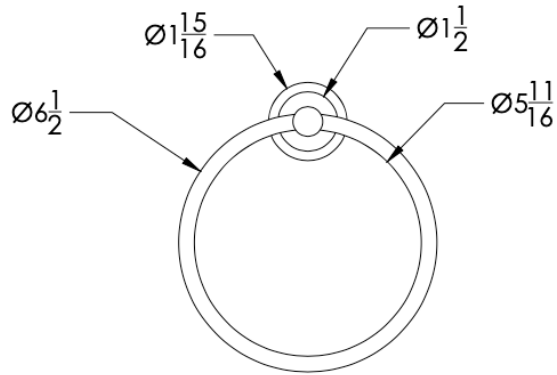

COLLECTION AIRE CLASSIC

TOWEL RING

Model	Product	Finishes Available
AIC-TWR1	Towel Ring	Multiple finishes available. Over 23 finishes to choose from.

FINISHES			
	Polished (-P)	Antique Copper (-ACOP)	Polished Gold (-PGLD)
	Brushed (-B)	Polished Brass (-PBRS)	Brushed Copper (-BCOP)
	Brushed Gold (-BGLD)	Matte White (-WHT)	Brushed Rose Gold (-BRGD)
	Matte Black (-BLK)	Brushed Modern Bronze (-BMBRZ)	Brushed Black (-BRBLK)
	Oil Rubbed Bronze (-ORB)	Glossy White (-GWHT)	Polished Black (-PBLK)
	Brushed Brass (-BBRS)	Polished Rose Gold (-PRGD)	Antique Nickel (-ANKL)
	Brushed Bronze (-BBRZ)	Unlacquered Brass (-UBRS)	Black Nickel (-NKBL)
	Antique Brass (-ABRS)	Polished Nickel (-PNKL)	

Dimension in inches

FRONT

TOP

SIDE

NOTE: Dimensions subject to change without notice.